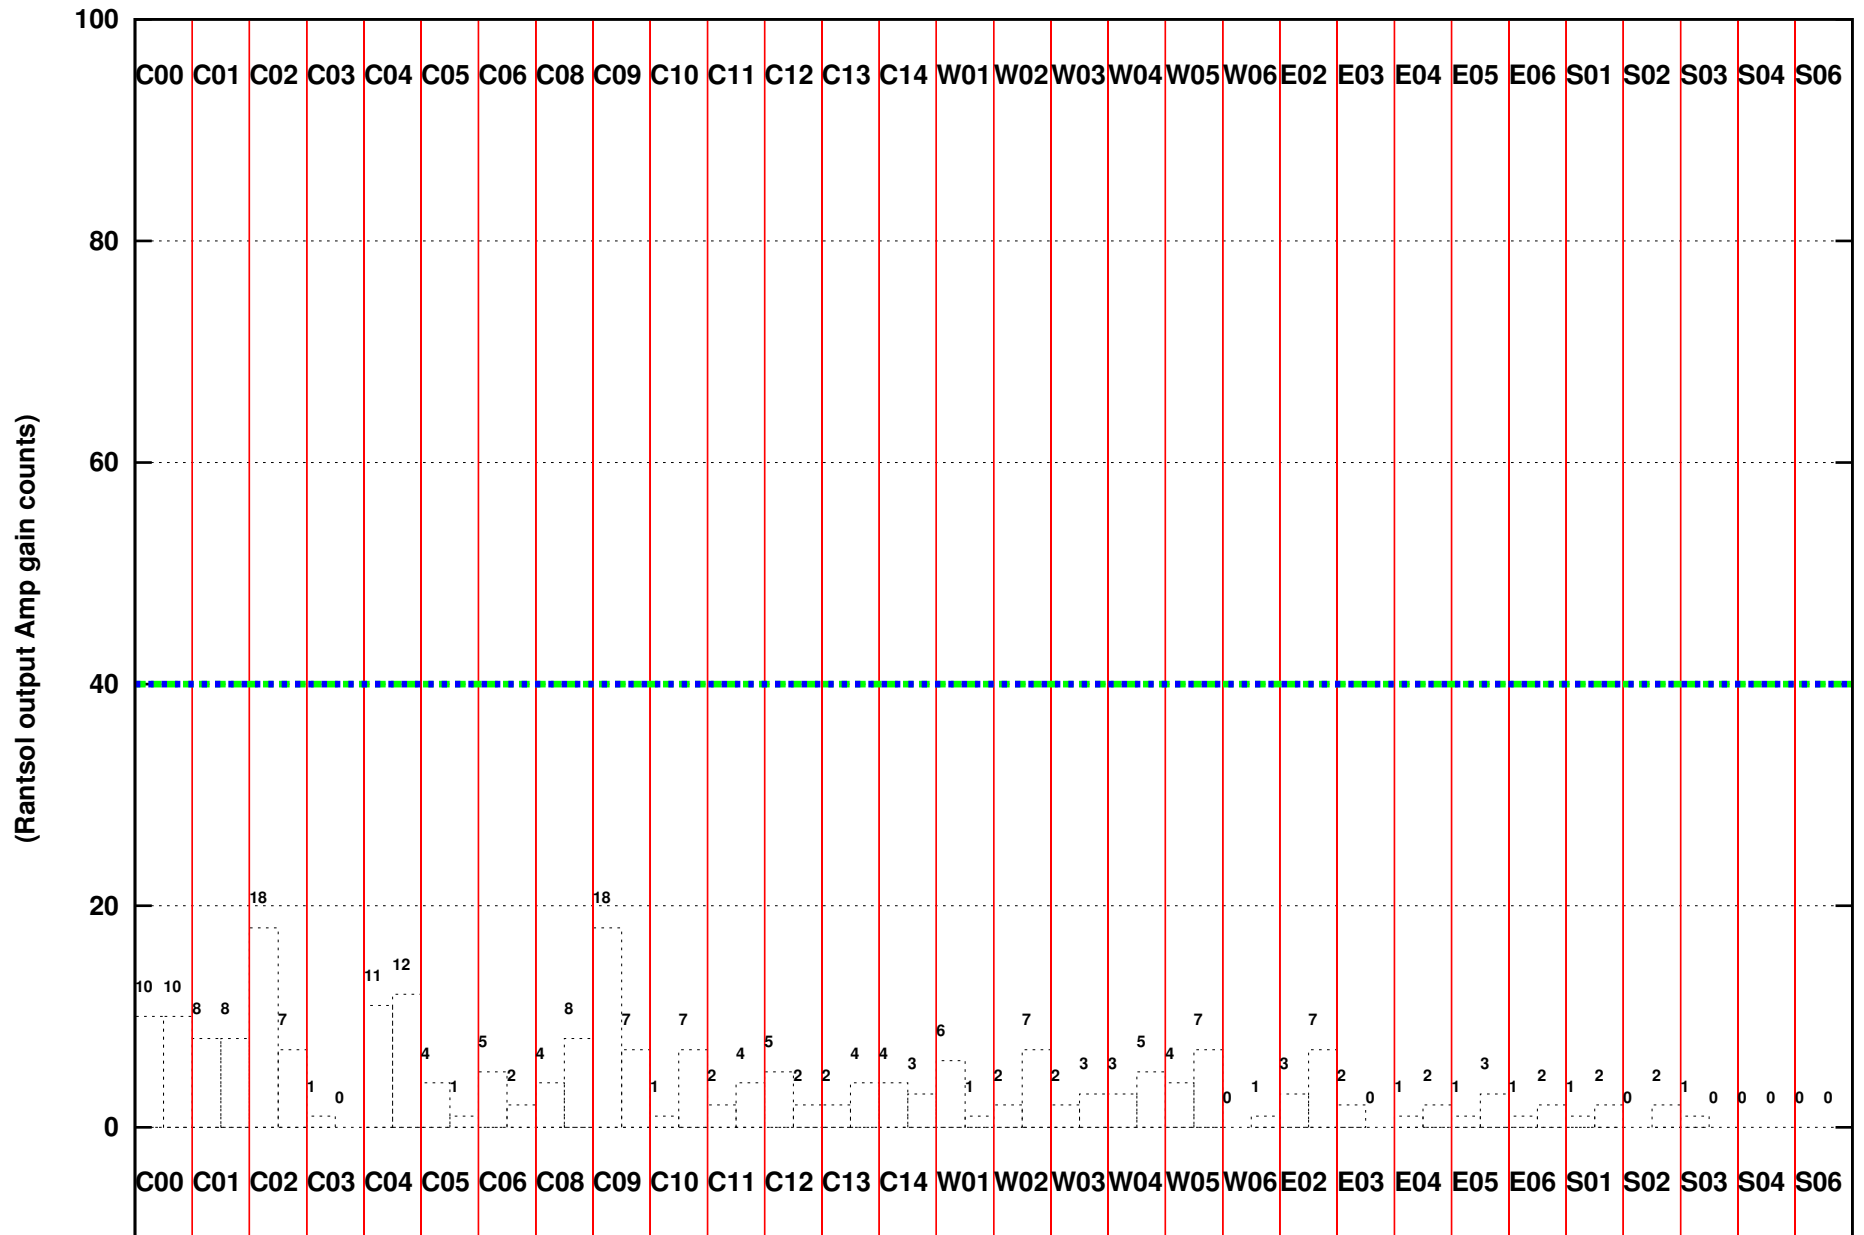

FRINGE STATUS (Rf:306.000,306.000 MHz., LO1:255.000,255.000 MHz., LO4/5:149.000,156.000 MHz.)

(File:/gsbifrddata1/27dec/39_026_27dec2020_gsb.lta, scan:0, chan:128, Src:3C48, Date:27Dec2020 14:58:59)