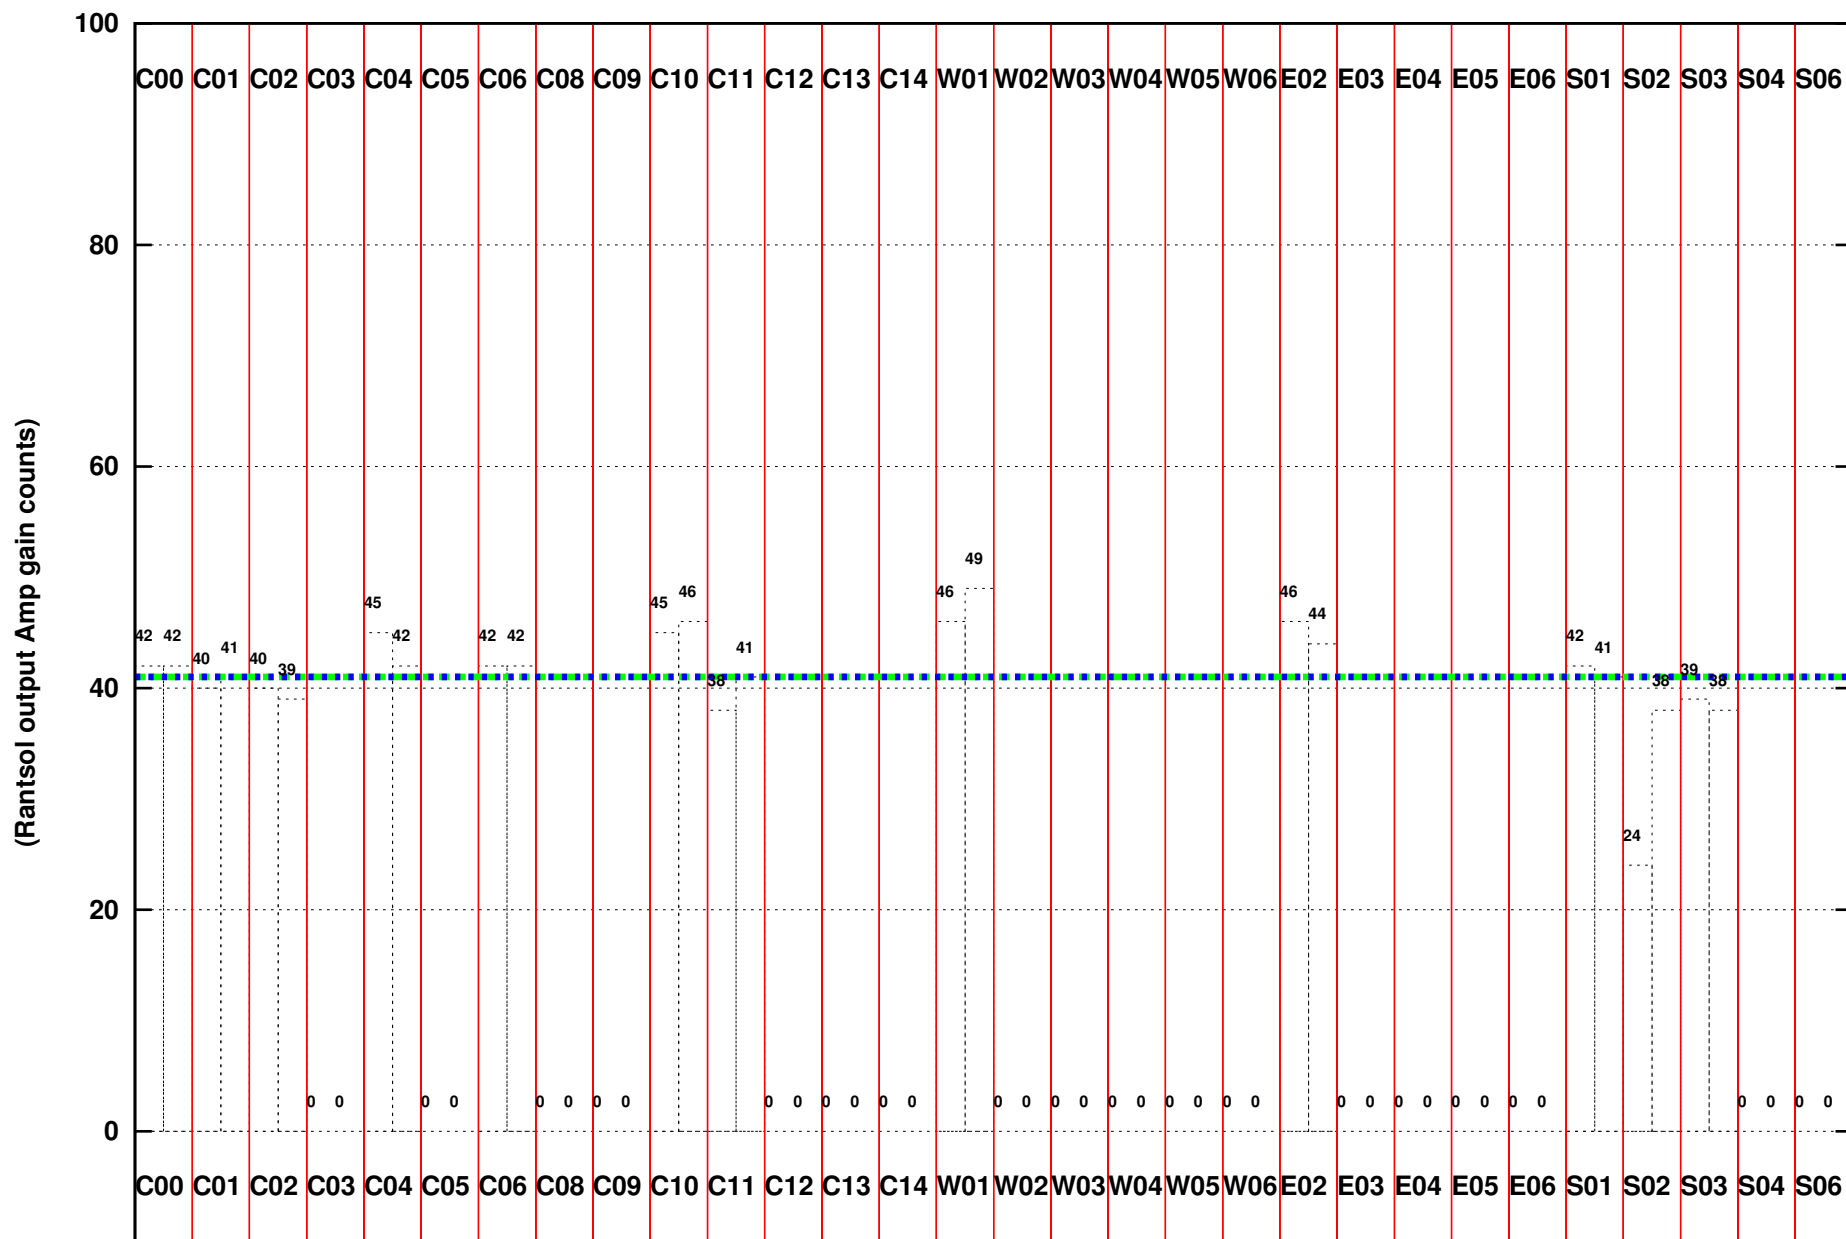

FRINGE STATUS (Rf:550.000,550.000 MHz., LO1:550.000,550.000 MHz., LO4/5:0.000,0.000 MHz.)

(File:/gwbifrddata/27dec/39_066a_27dec2020_gwb.lta, scan:0, chan:4096, Src:3C147, Date:27Dec2020 19:12:24)