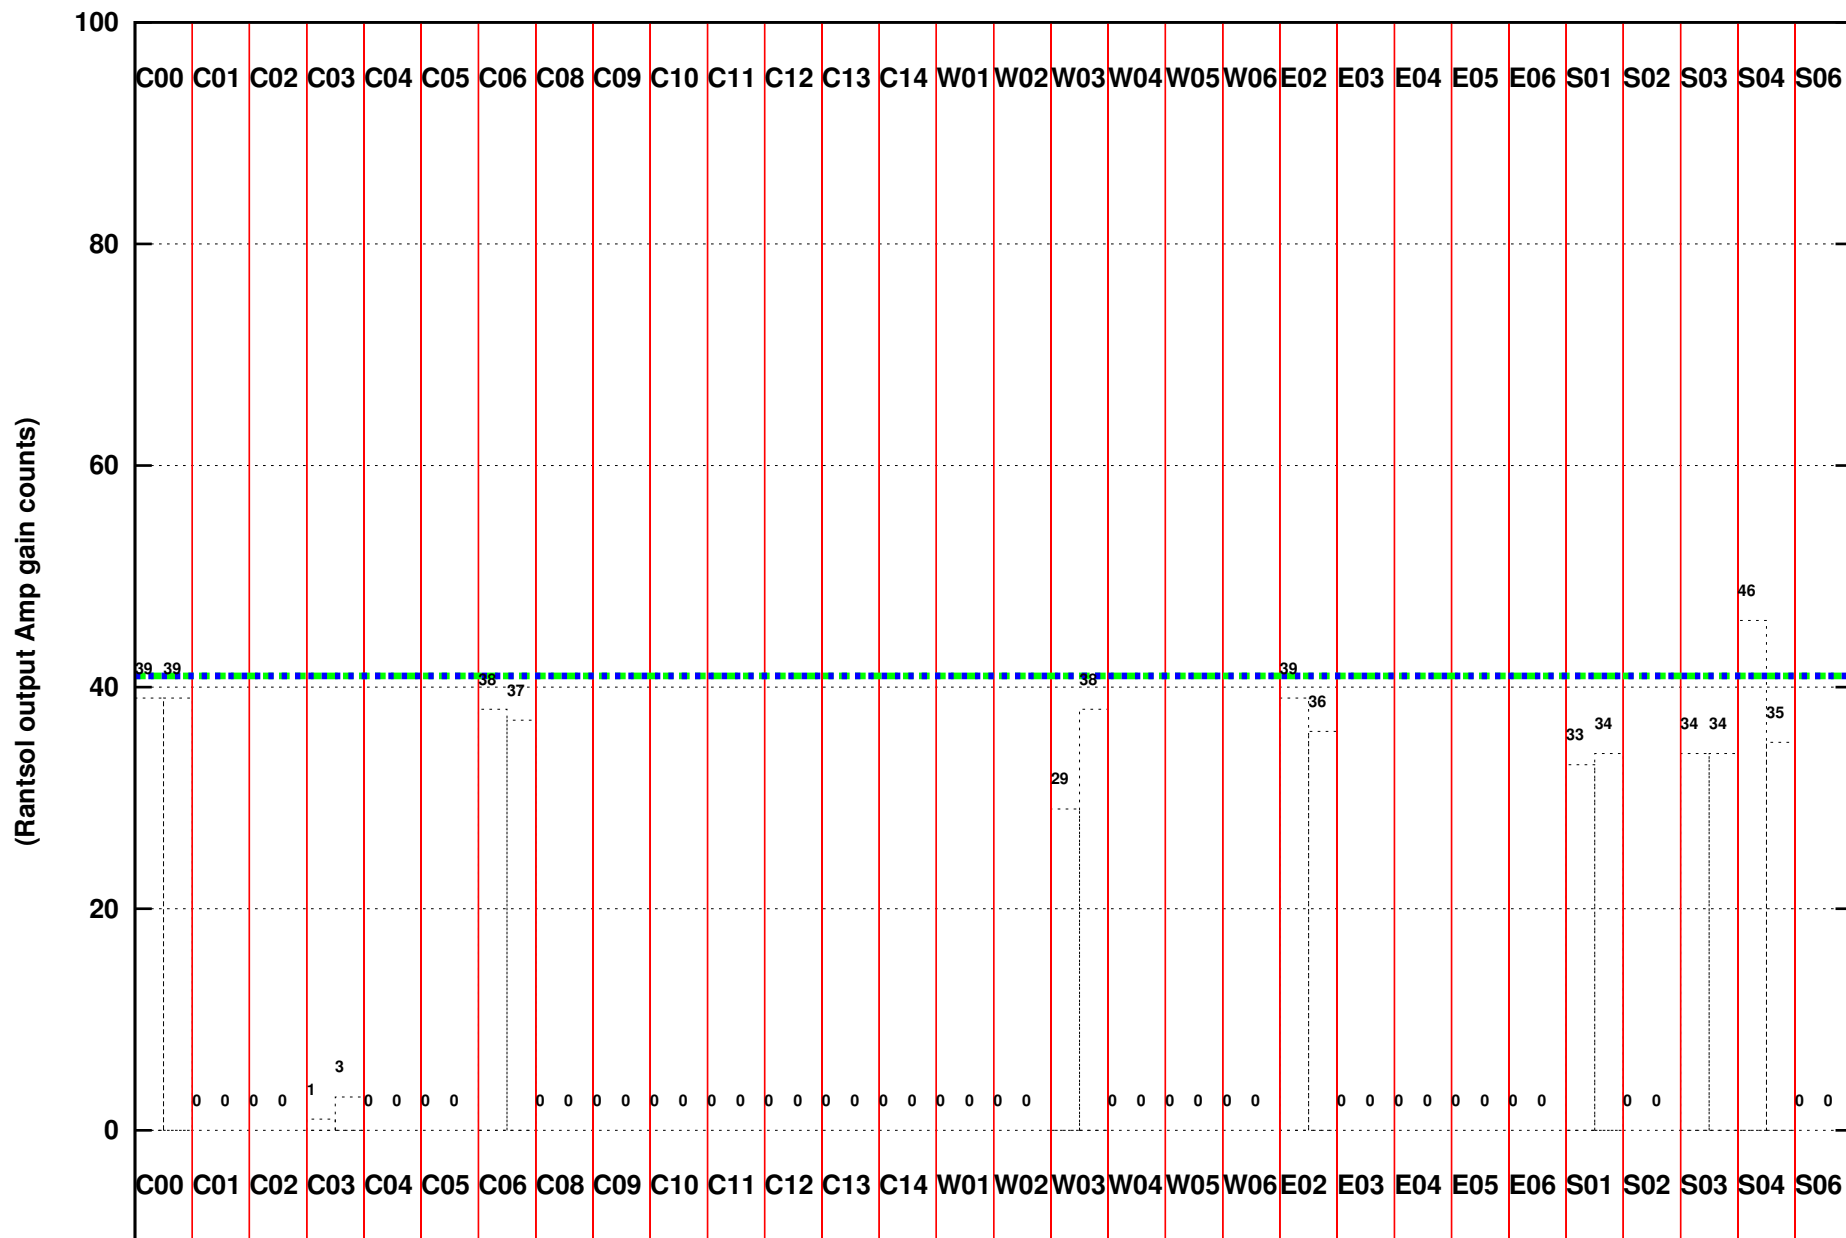

FRINGE STATUS (Rf:550.000,550.000 MHz., LO1:550.000,550.000 MHz., LO4/5:0.000,0.000 MHz.)

(File:/gwbifrddata1/28dec/39_066a_28dec2020_band4_gwb.lta, scan:0, chan:4096, Src:3C48, Date:28Dec2020 18:18:26)