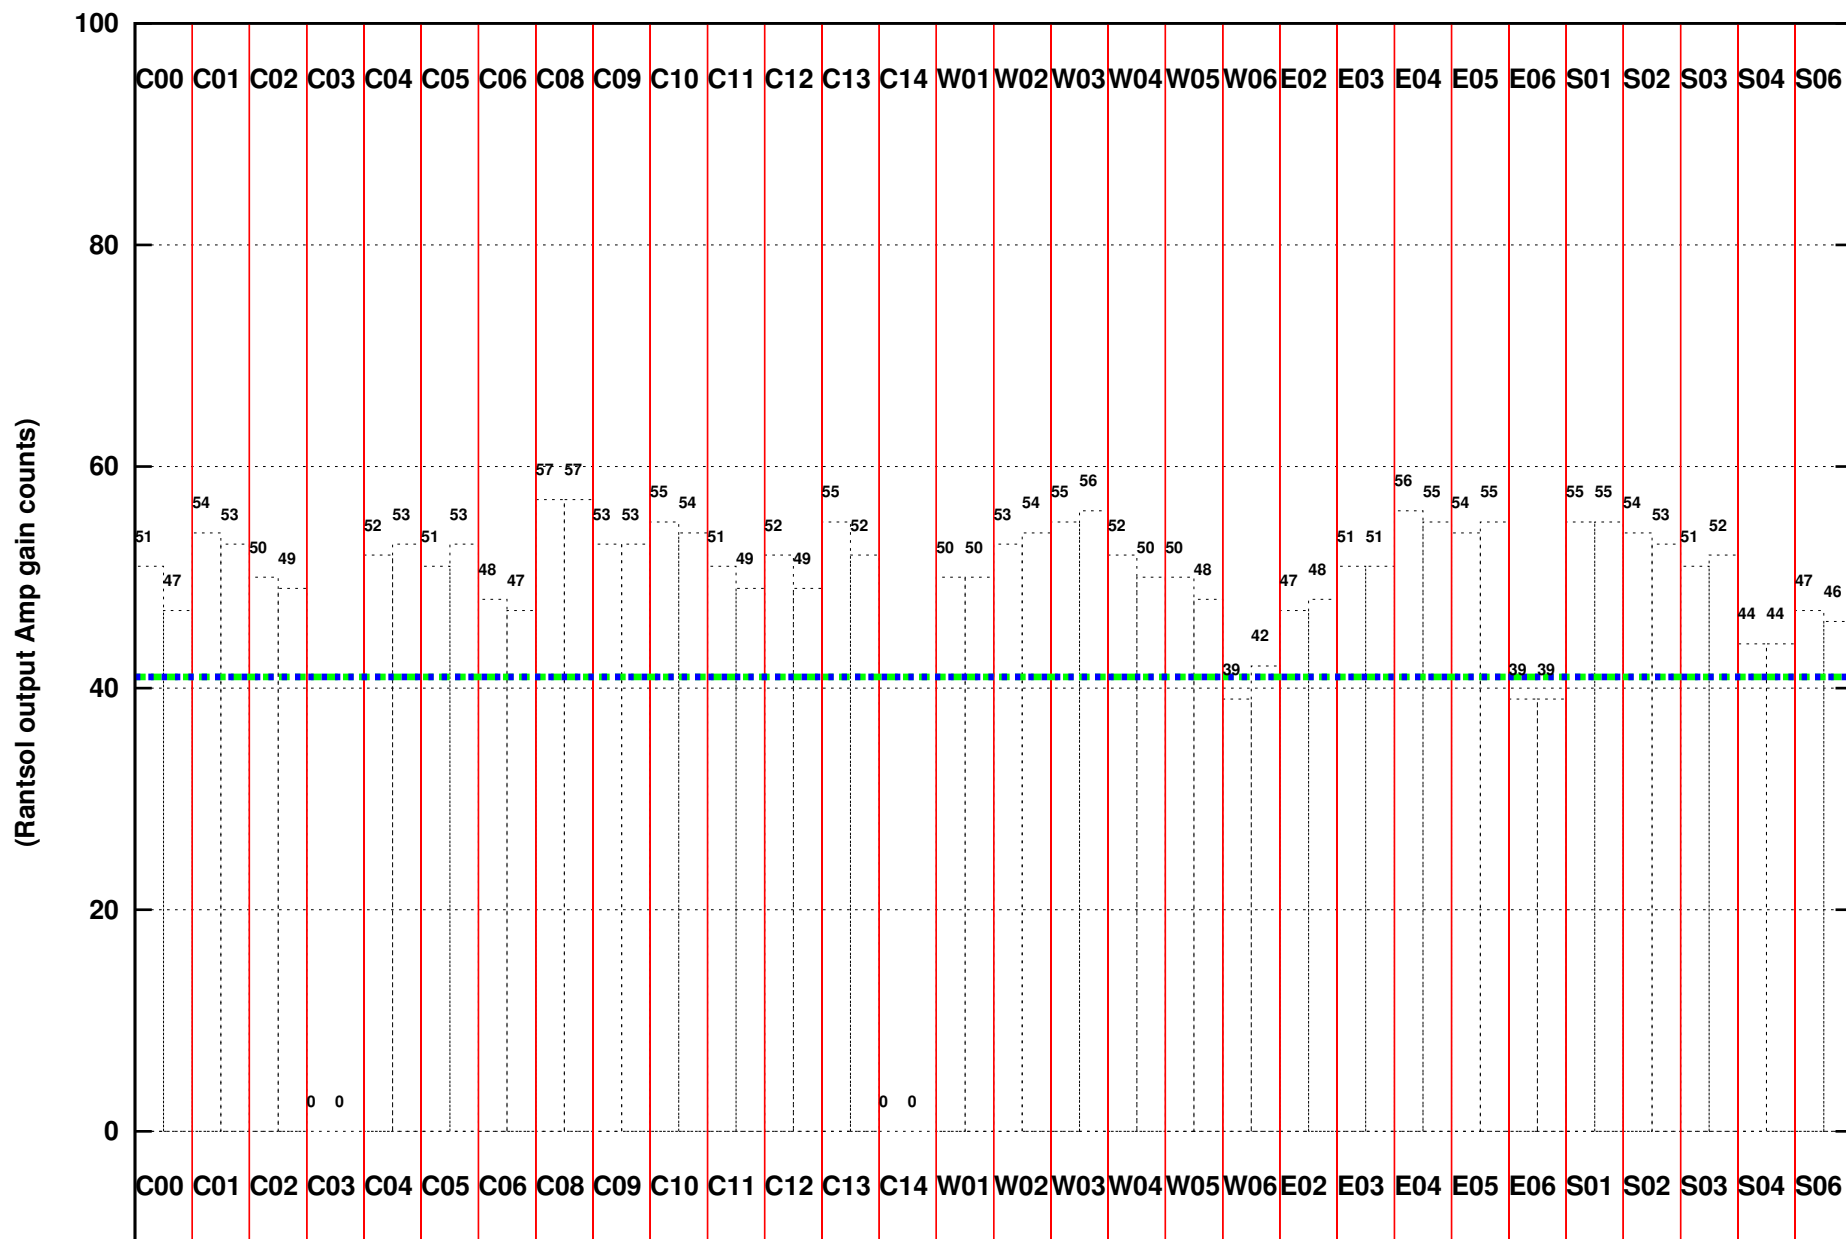

FRINGE STATUS (Rf:500.000,500.000 MHz., LO1:500.000,500.000 MHz., LO4/5:0.000,0.000 MHz.)

( File:/gwbifrddata/29dec/39\_077\_29dec2020\_10s\_gwb.lta, scan:0, chan:8192, Src:3C147, Date:29Dec2020 00:22:36)