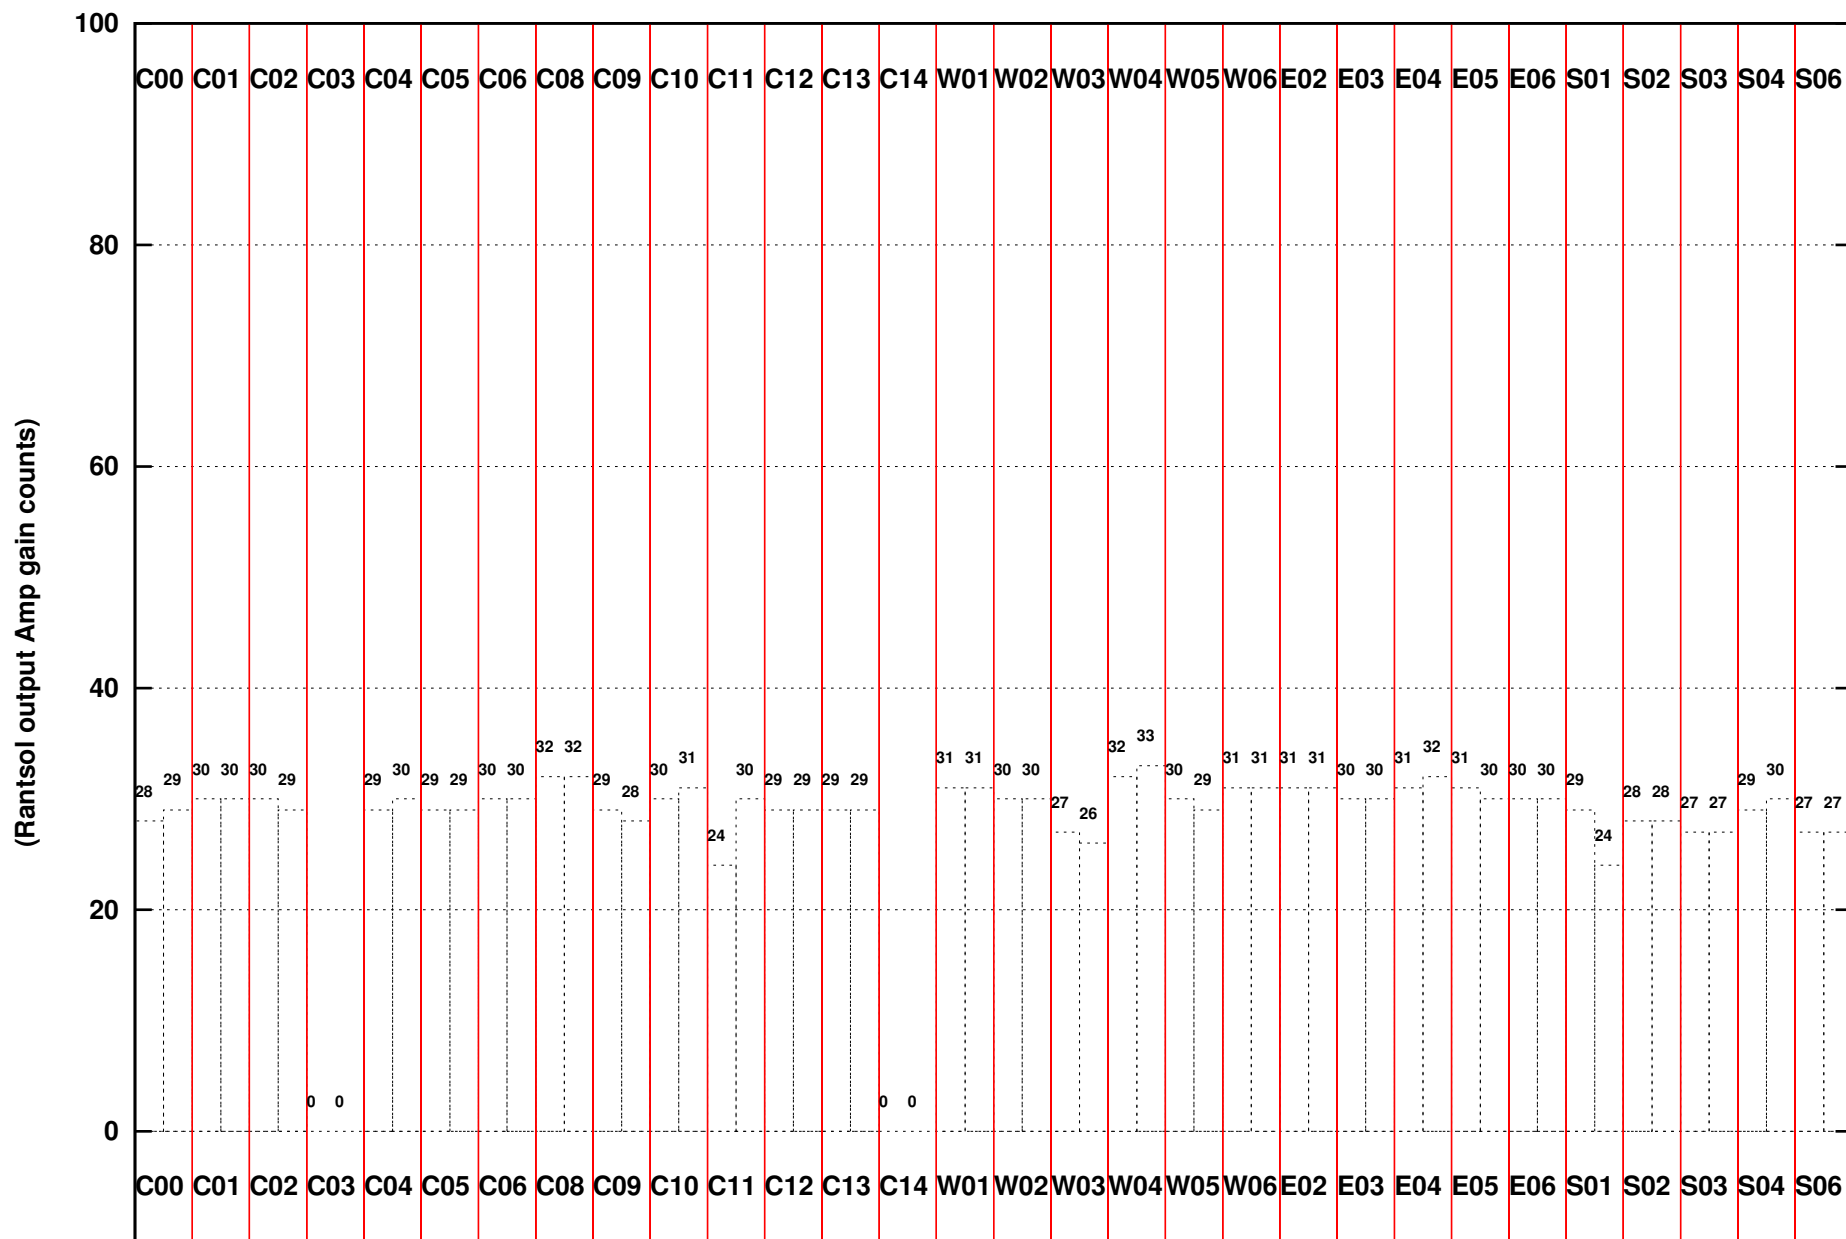

FRINGE STATUS (Rf:550.000,550.000 MHz., LO1:550.000,550.000 MHz., LO4/5:0.000,0.000 MHz.)

( File:/gwbifrddata2/29dec/39\_089\_band4\_29dec2020\_gwb.lta, scan:0, chan:1024, Src:1822-096, Date:29Dec2020 08:18:09)