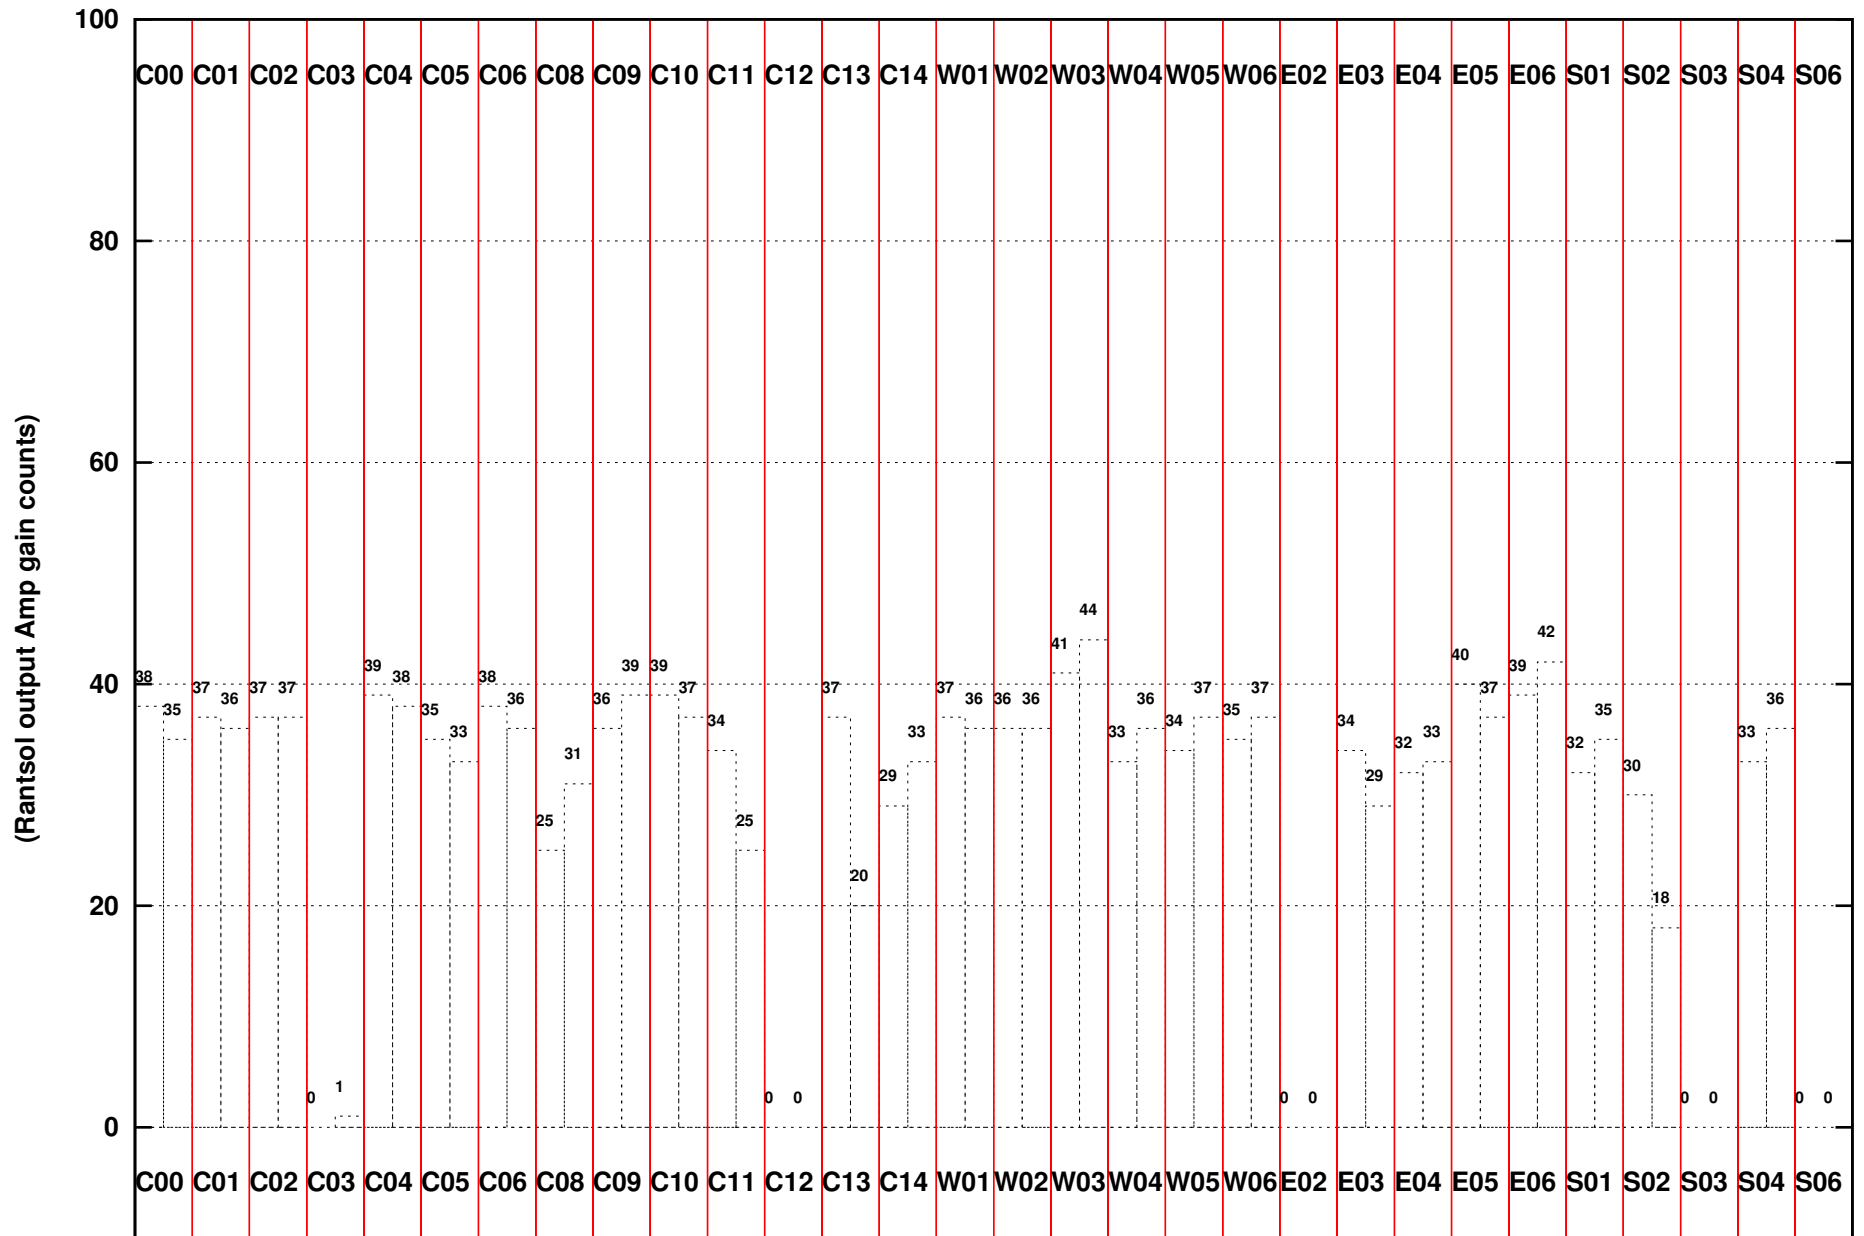

FRINGE STATUS (Rf:1460.000,1460.000 MHz., LO1:1460.000,1460.000 MHz., LO4/5:0.000,0.000 MHz.)

(File:/gwbifrddata2/29dec/39_060_band5_29dec2020_gwb.lta, scan:0, chan:2048, Src:2225-049, Date:29Dec2020 14:58:36)