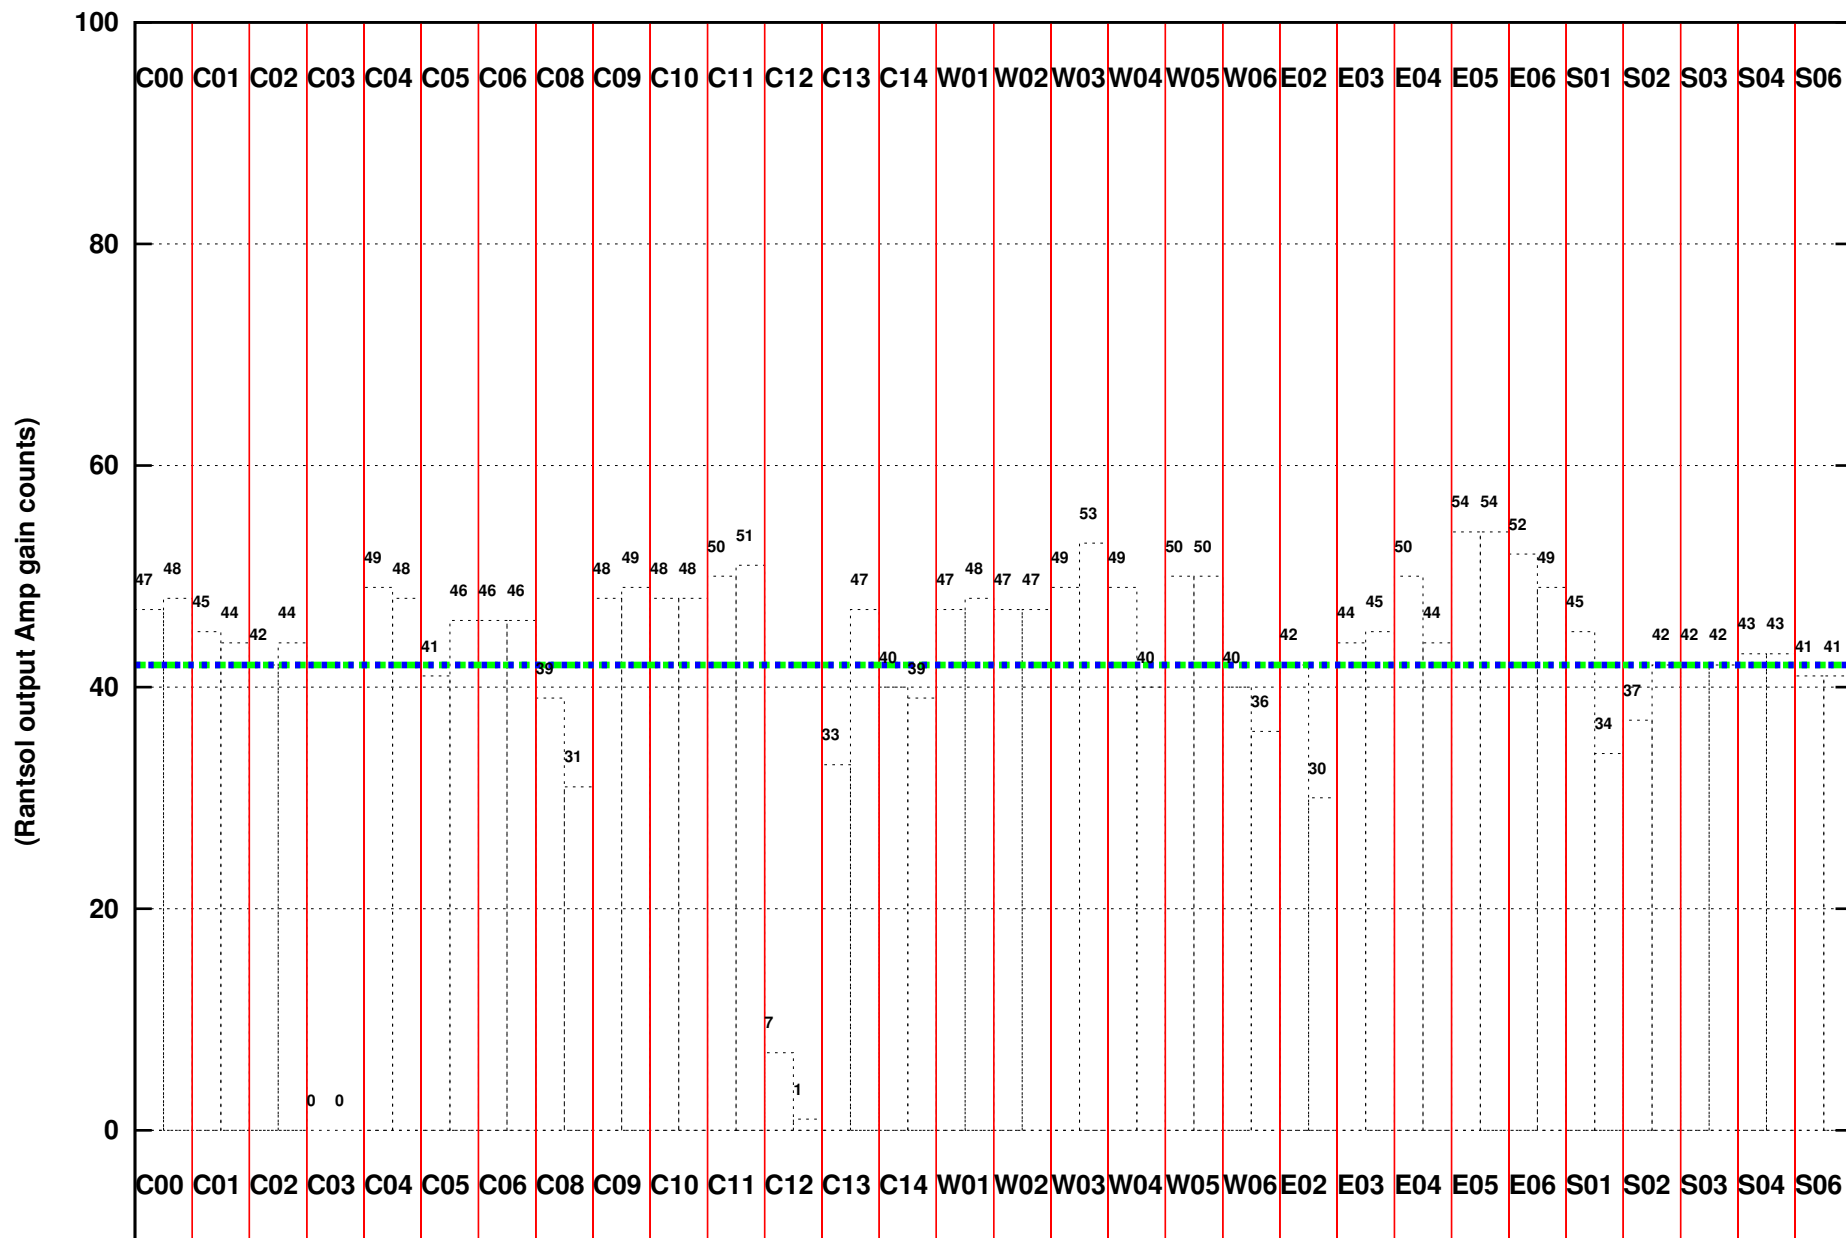

FRINGE STATUS (Rf:1401.183,1401.183 MHz., LO1:1330.000,1330.000 MHz., LO4/5:128.817,176.183 MHz.)

(File:/gsbifrddata1/29dec/39_037_29dec2020_gsb.lta, scan:0, chan:256, Src:3C48, Date:29Dec2020 17:47:51)