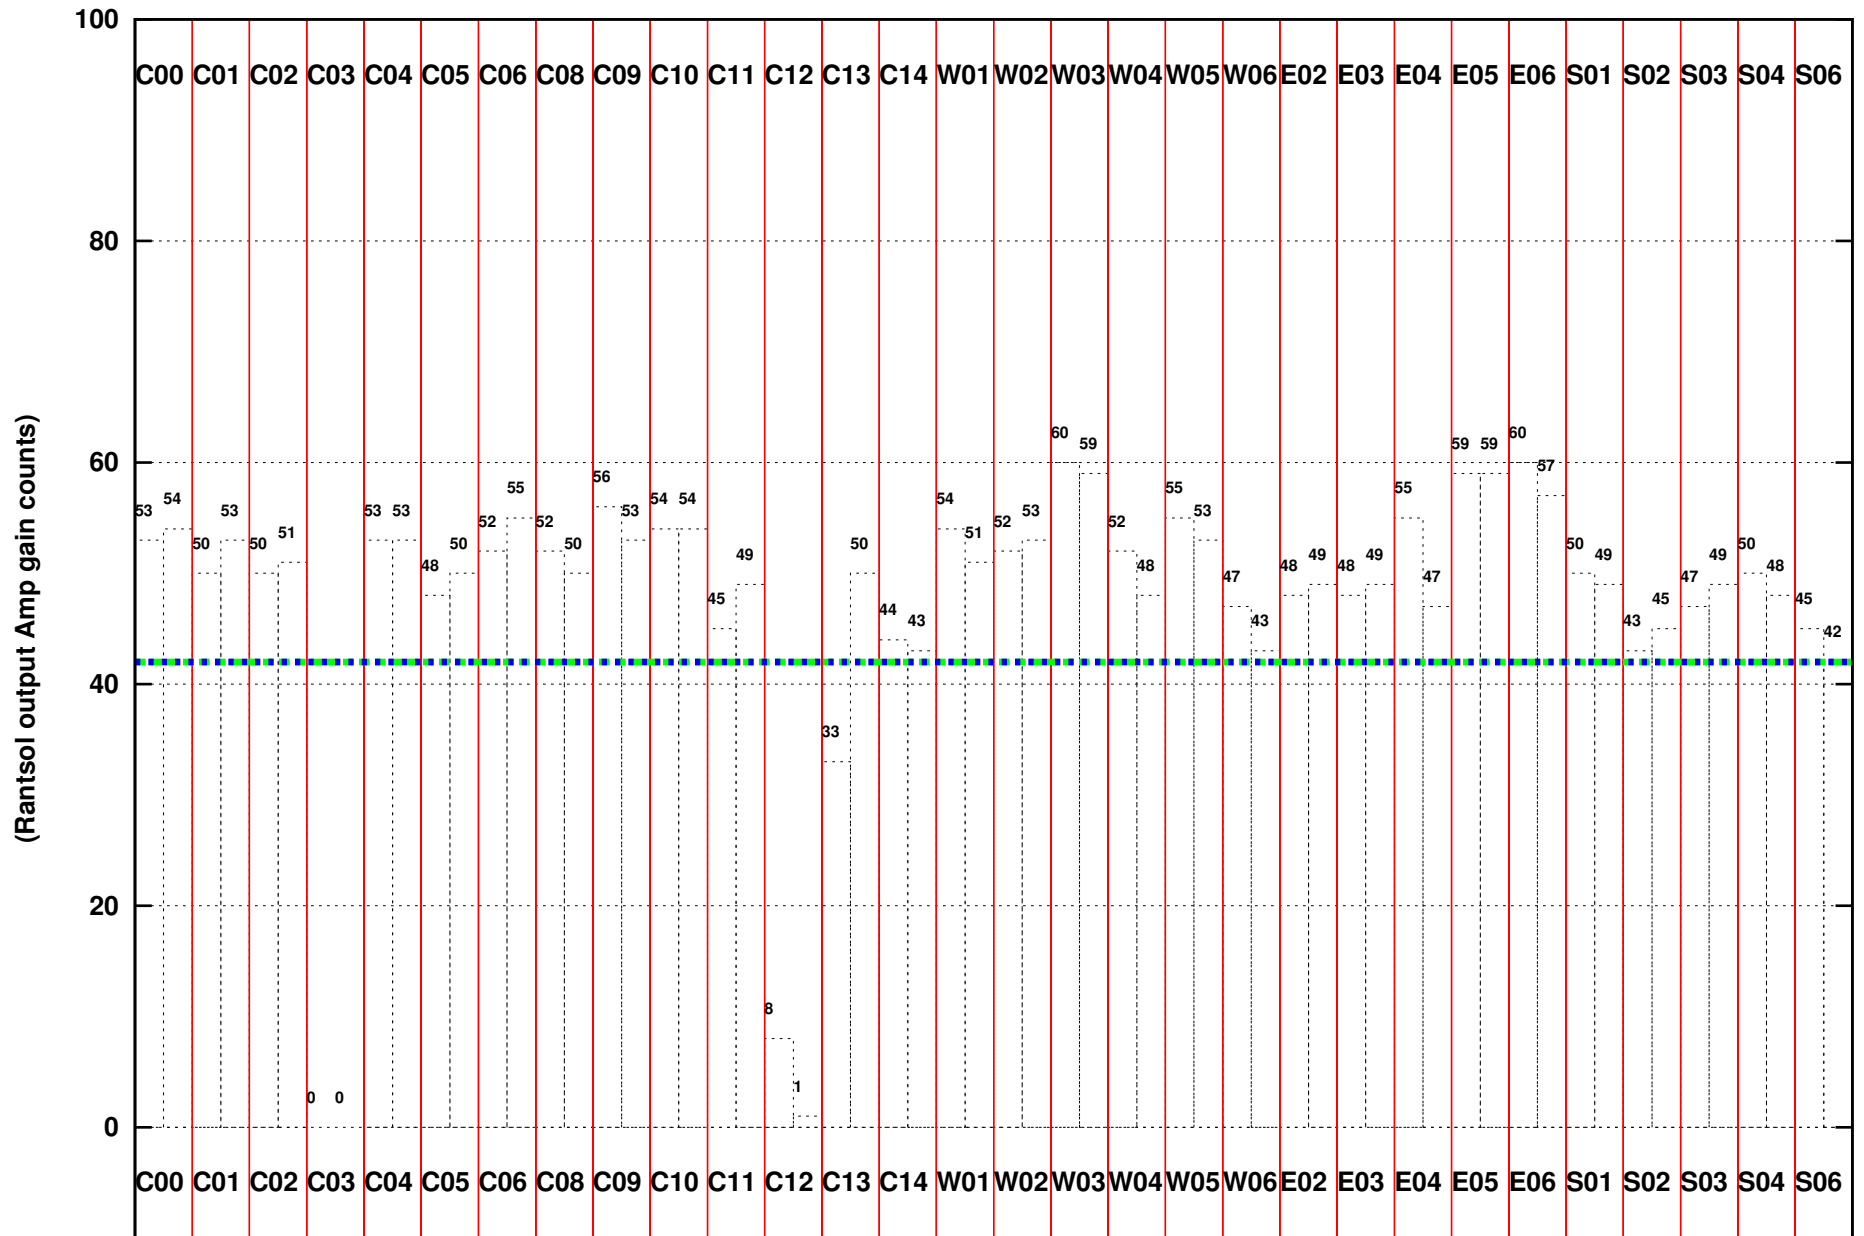

FRINGE STATUS (Rf:1460.000,1460.000 MHz., LO1:1460.000,1460.000 MHz., LO4/5:0.000,0.000 MHz.)

( File:/gwbifrddata2/29dec/39\_037\_29dec2020\_gwb.lta, scan:0, chan:2048, Src:3C48, Date:29Dec2020 17:48:01)