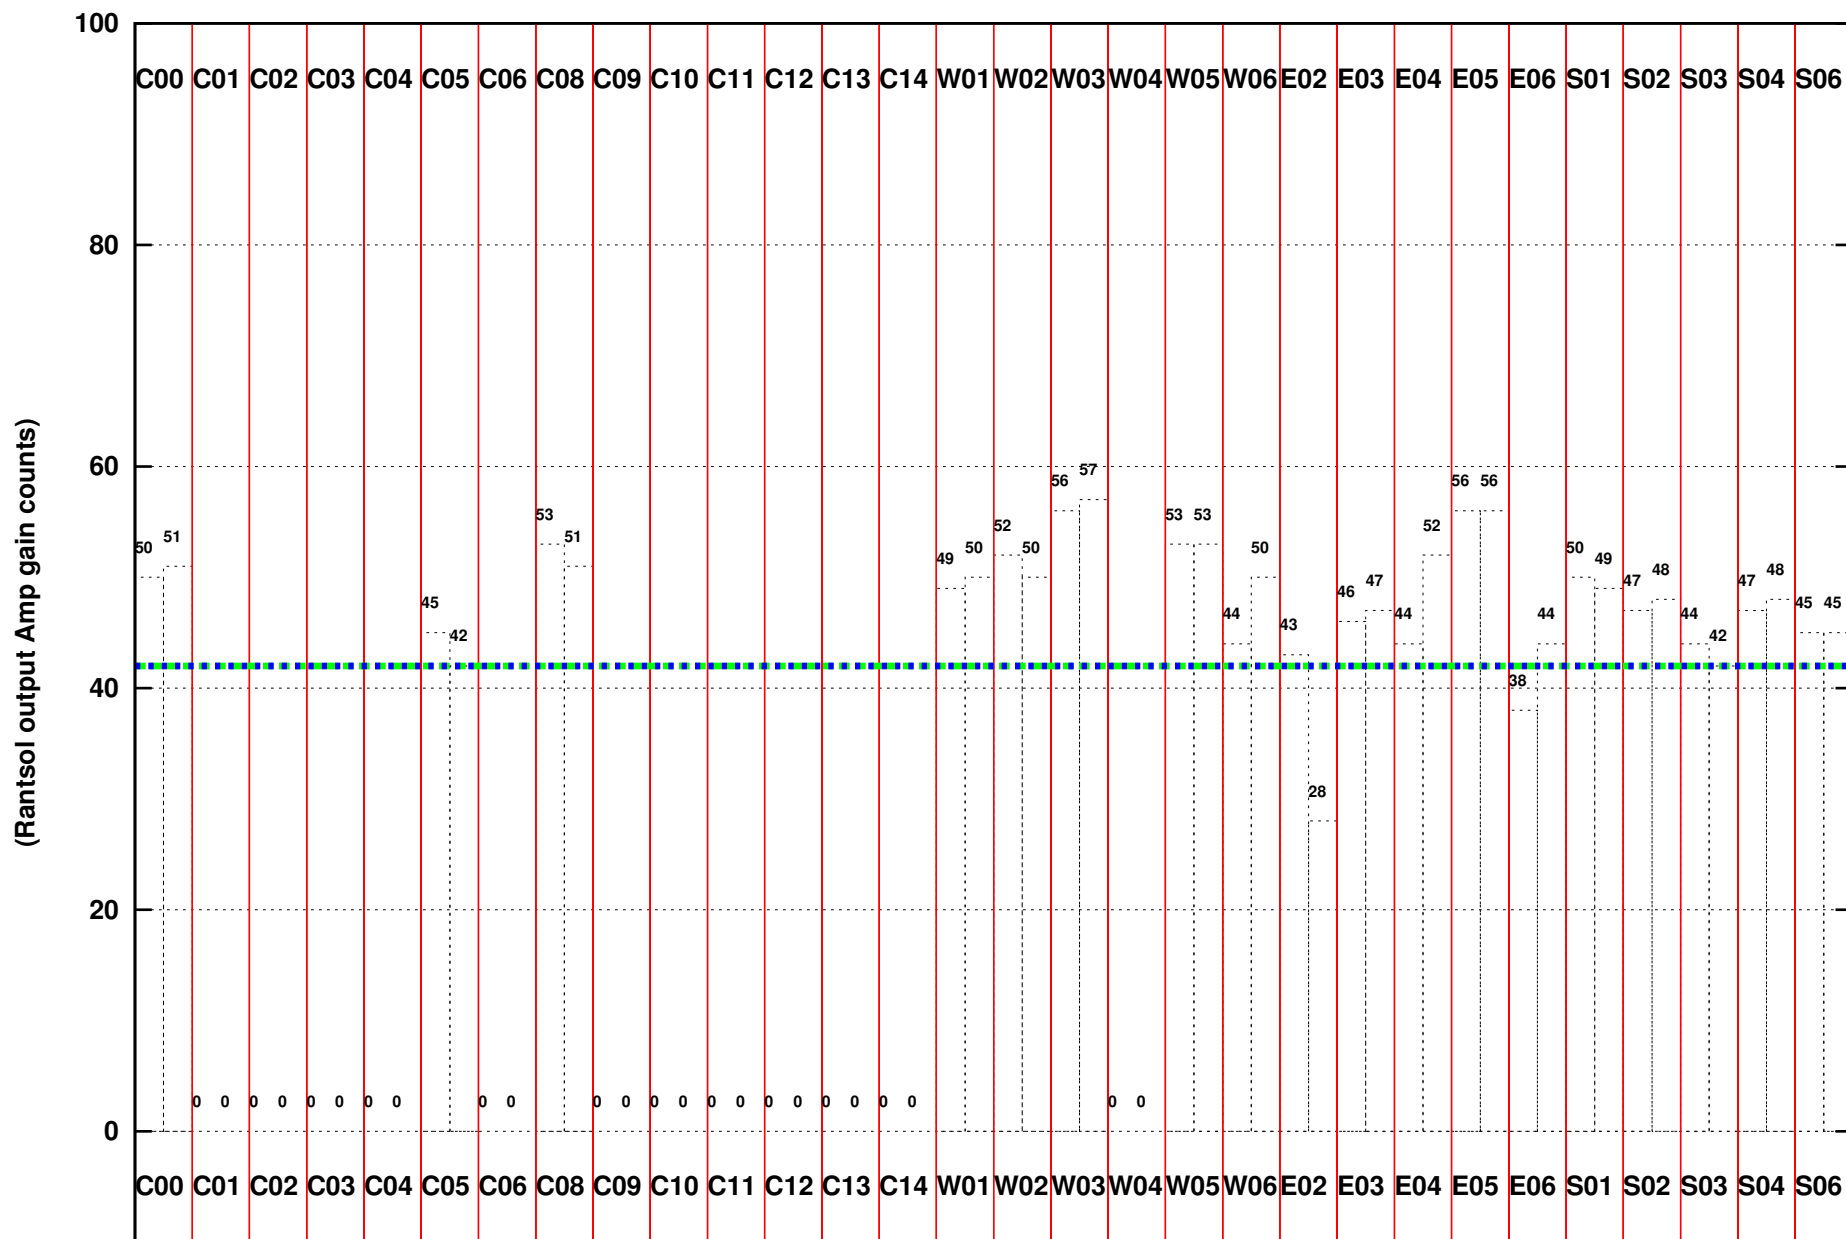

FRINGE STATUS (Rf:1409.000,1409.000 MHz., LO1:1460.000,1460.000 MHz., LO4/5:149.000,156.000 MHz.)

( File:/gsbifrddata1/31dec/39\_058\_31dec2020\_band5\_gsb.lta, scan:0, chan:128, Src:3C48, Date:31Dec2020 18:55:53)