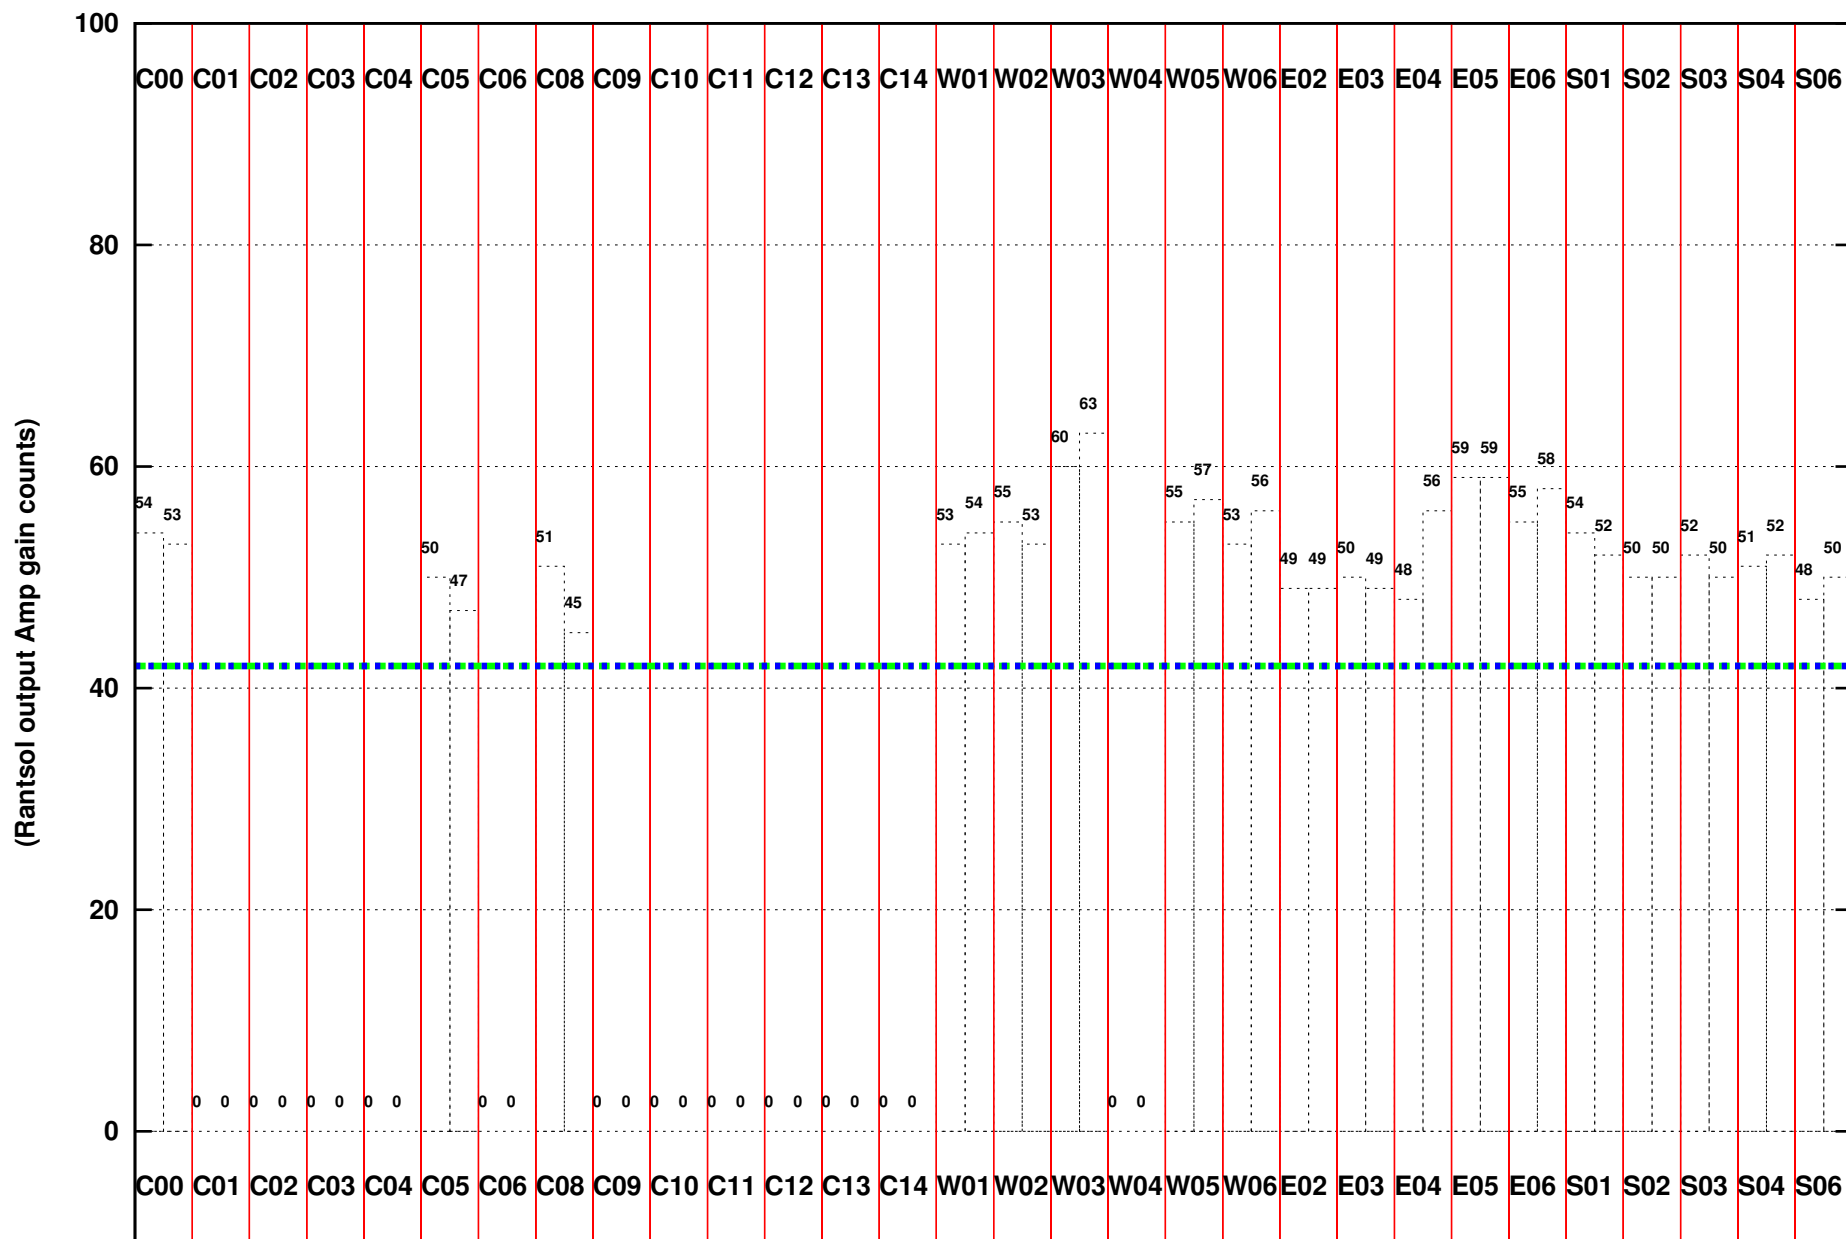

FRINGE STATUS (Rf:1460.000,1460.000 MHz., LO1:1460.000,1460.000 MHz., LO4/5:0.000,0.000 MHz.)

(File:/gwbifdata1/31dec/39_058_31dec2020_band5_gwb.lta, scan:0, chan:1024, Src:3C48, Date:31Dec2020 18:55:56)