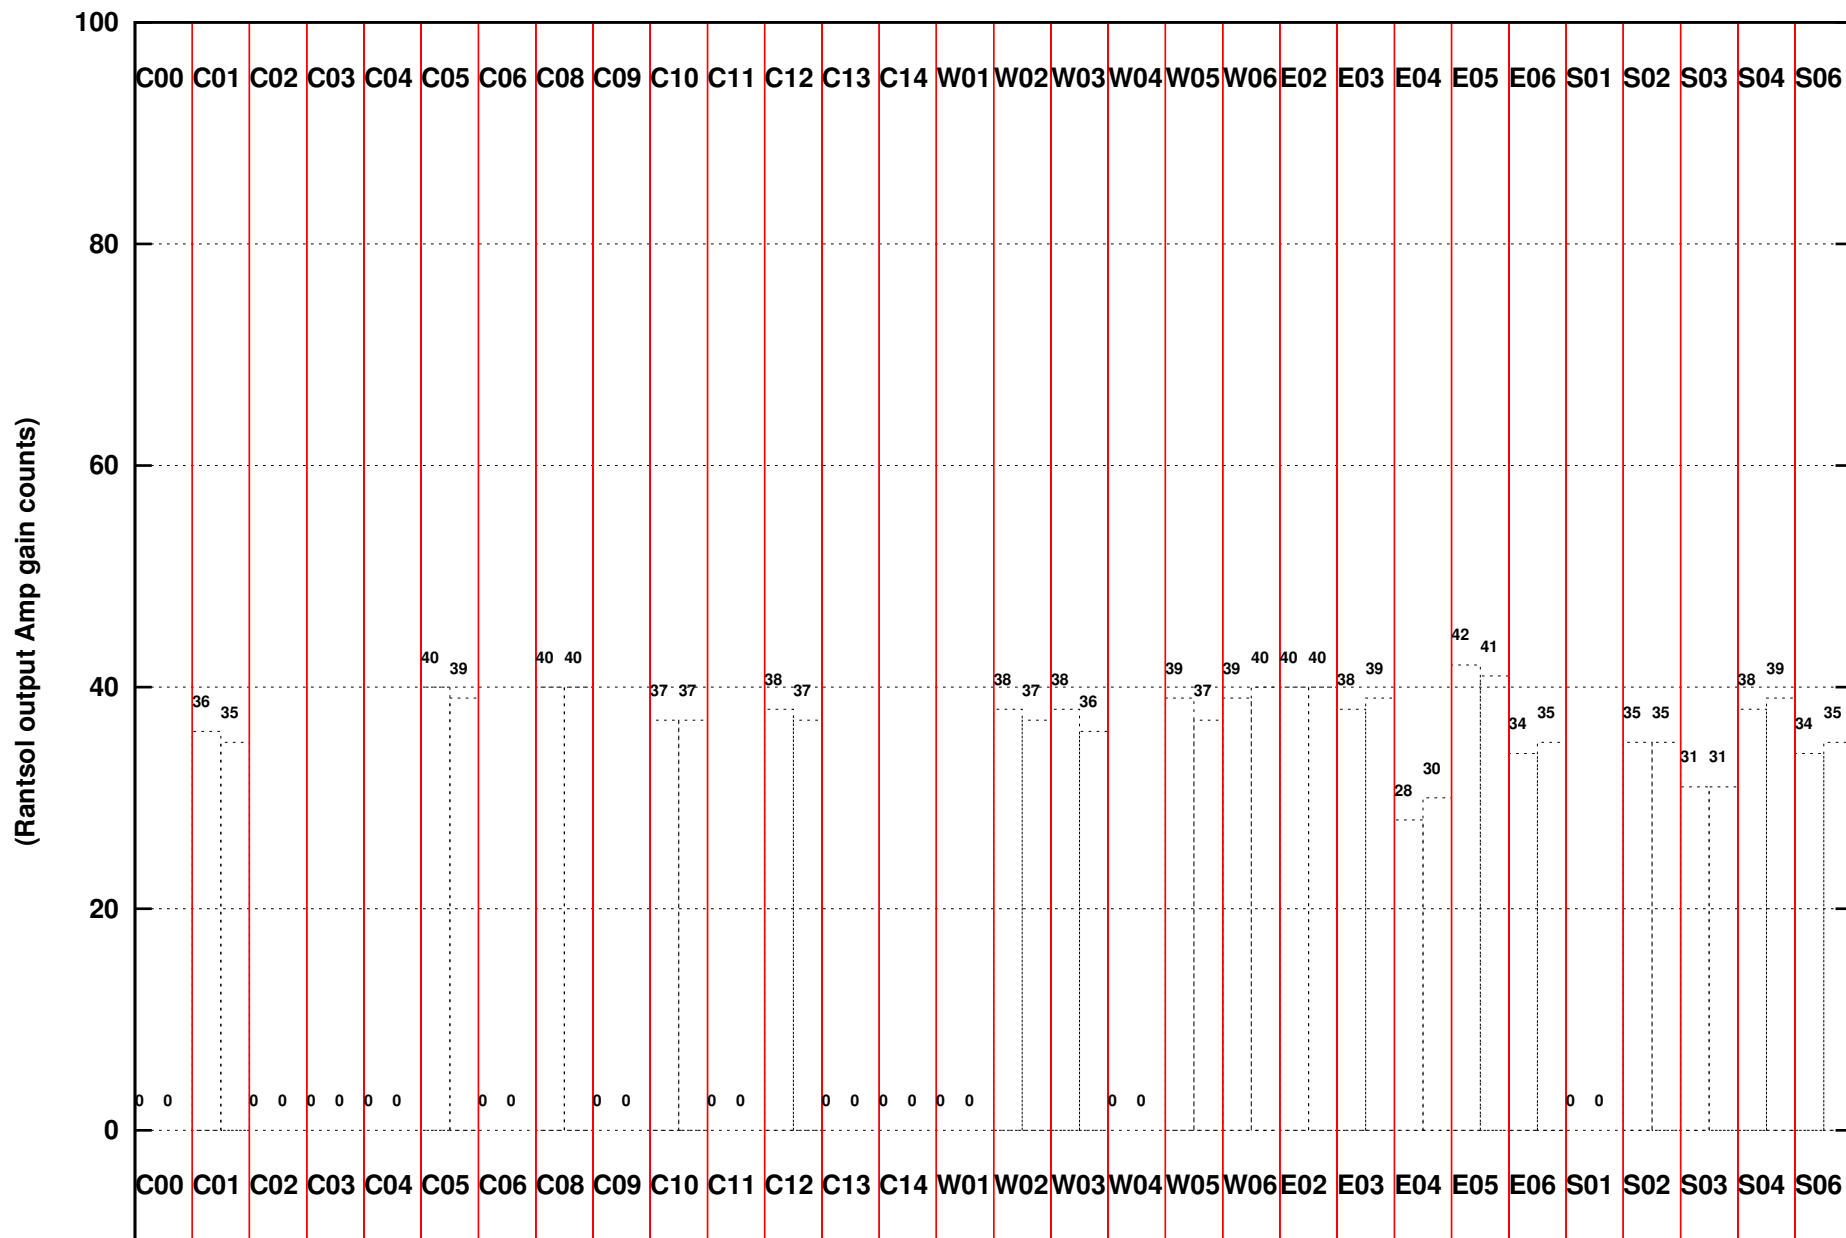

FRINGE STATUS (Rf:550.000,550.000 MHz., LO1:550.000,550.000 MHz., LO4/5:0.000,0.000 MHz.)

( File:/gwbifdata2/01jan/39\_056\_01jan2021\_band4\_gwb.lta, scan:0, chan:1024, Src:0837-198, Date:01Jan2021 00:15:37)