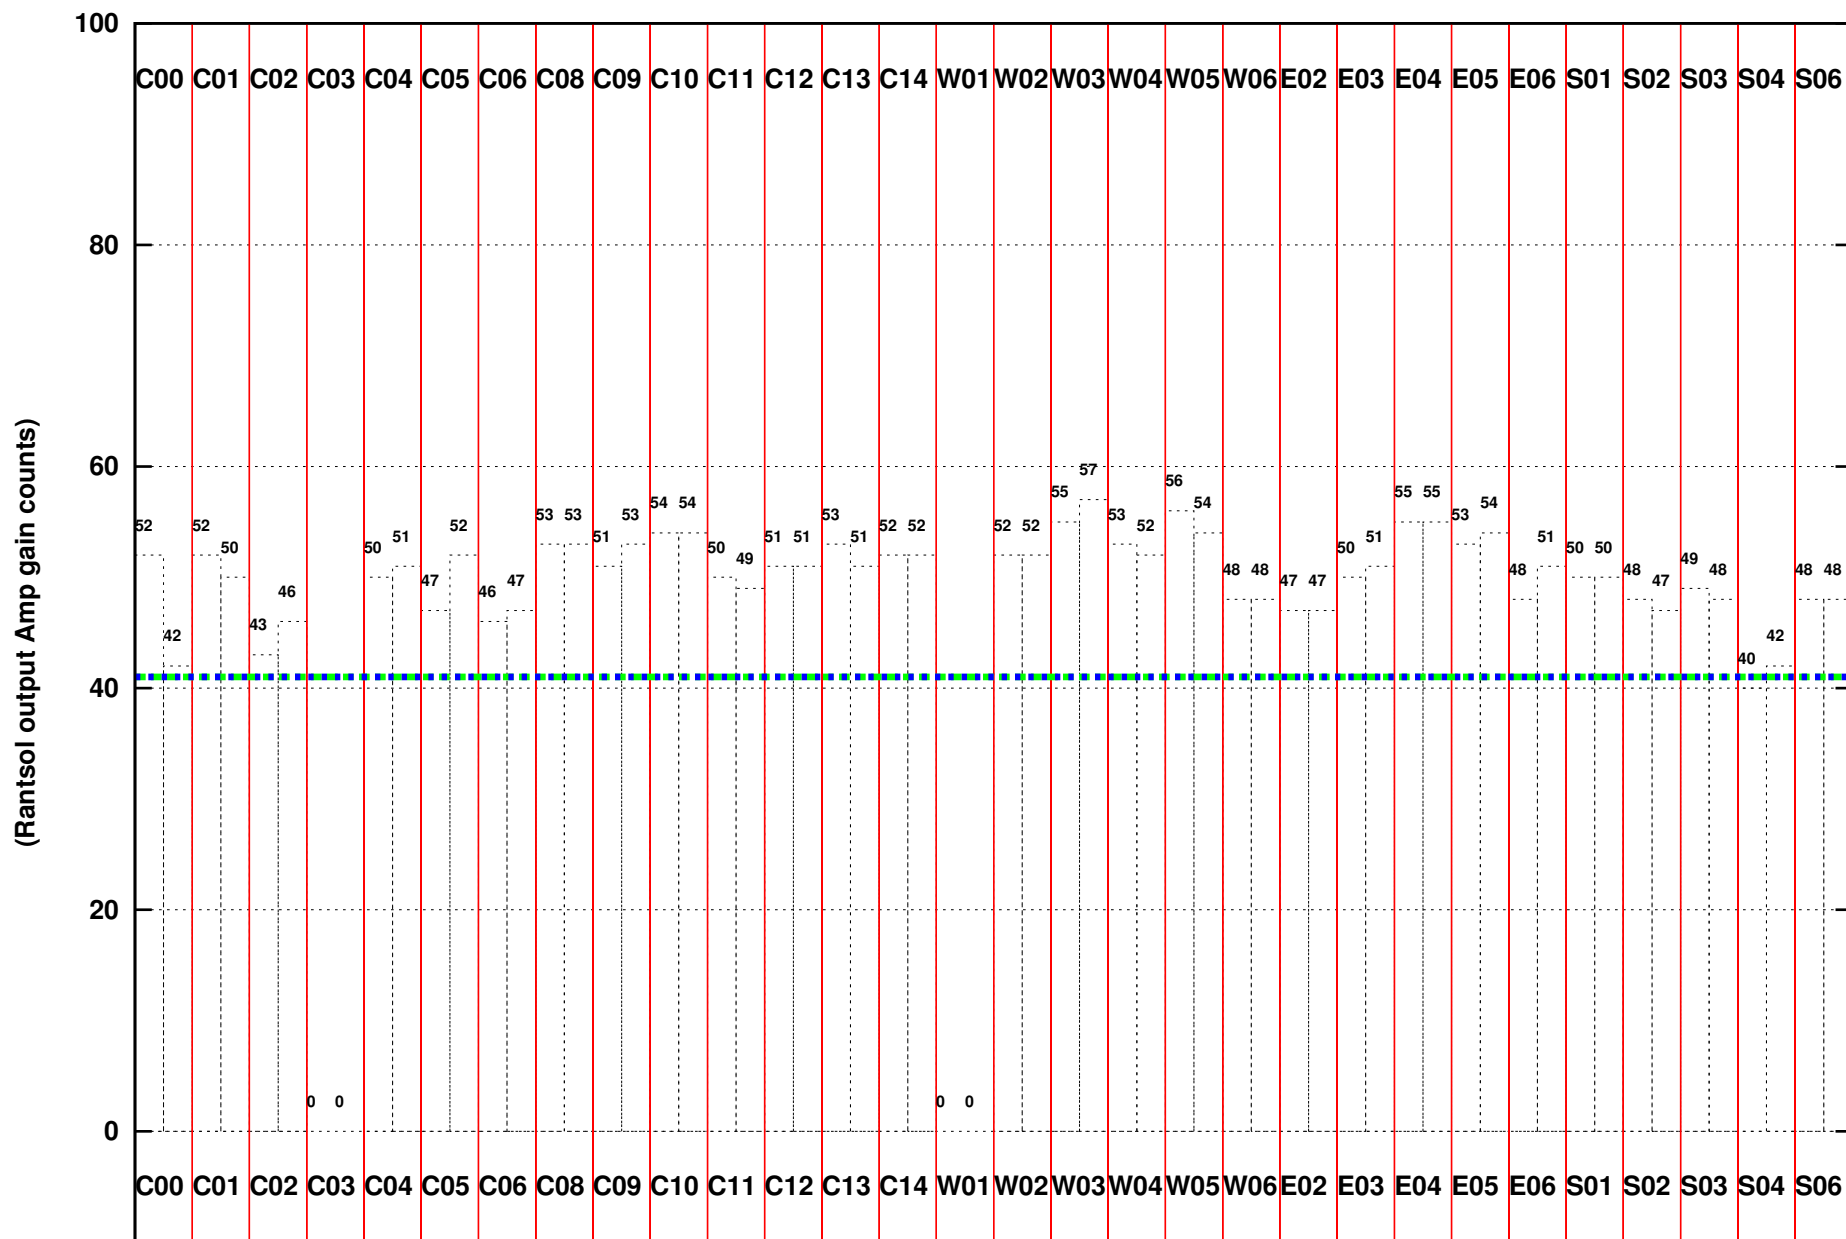

FRINGE STATUS (Rf:500.000,500.000 MHz., LO1:500.000,500.000 MHz., LO4/5:0.000,0.000 MHz.)

( File:/gwbifrddata1/03jan/39\_097\_03jan2021\_gwb.lta, scan:0, chan:512, Src:3C147, Date:03Jan2021 22:46:40)