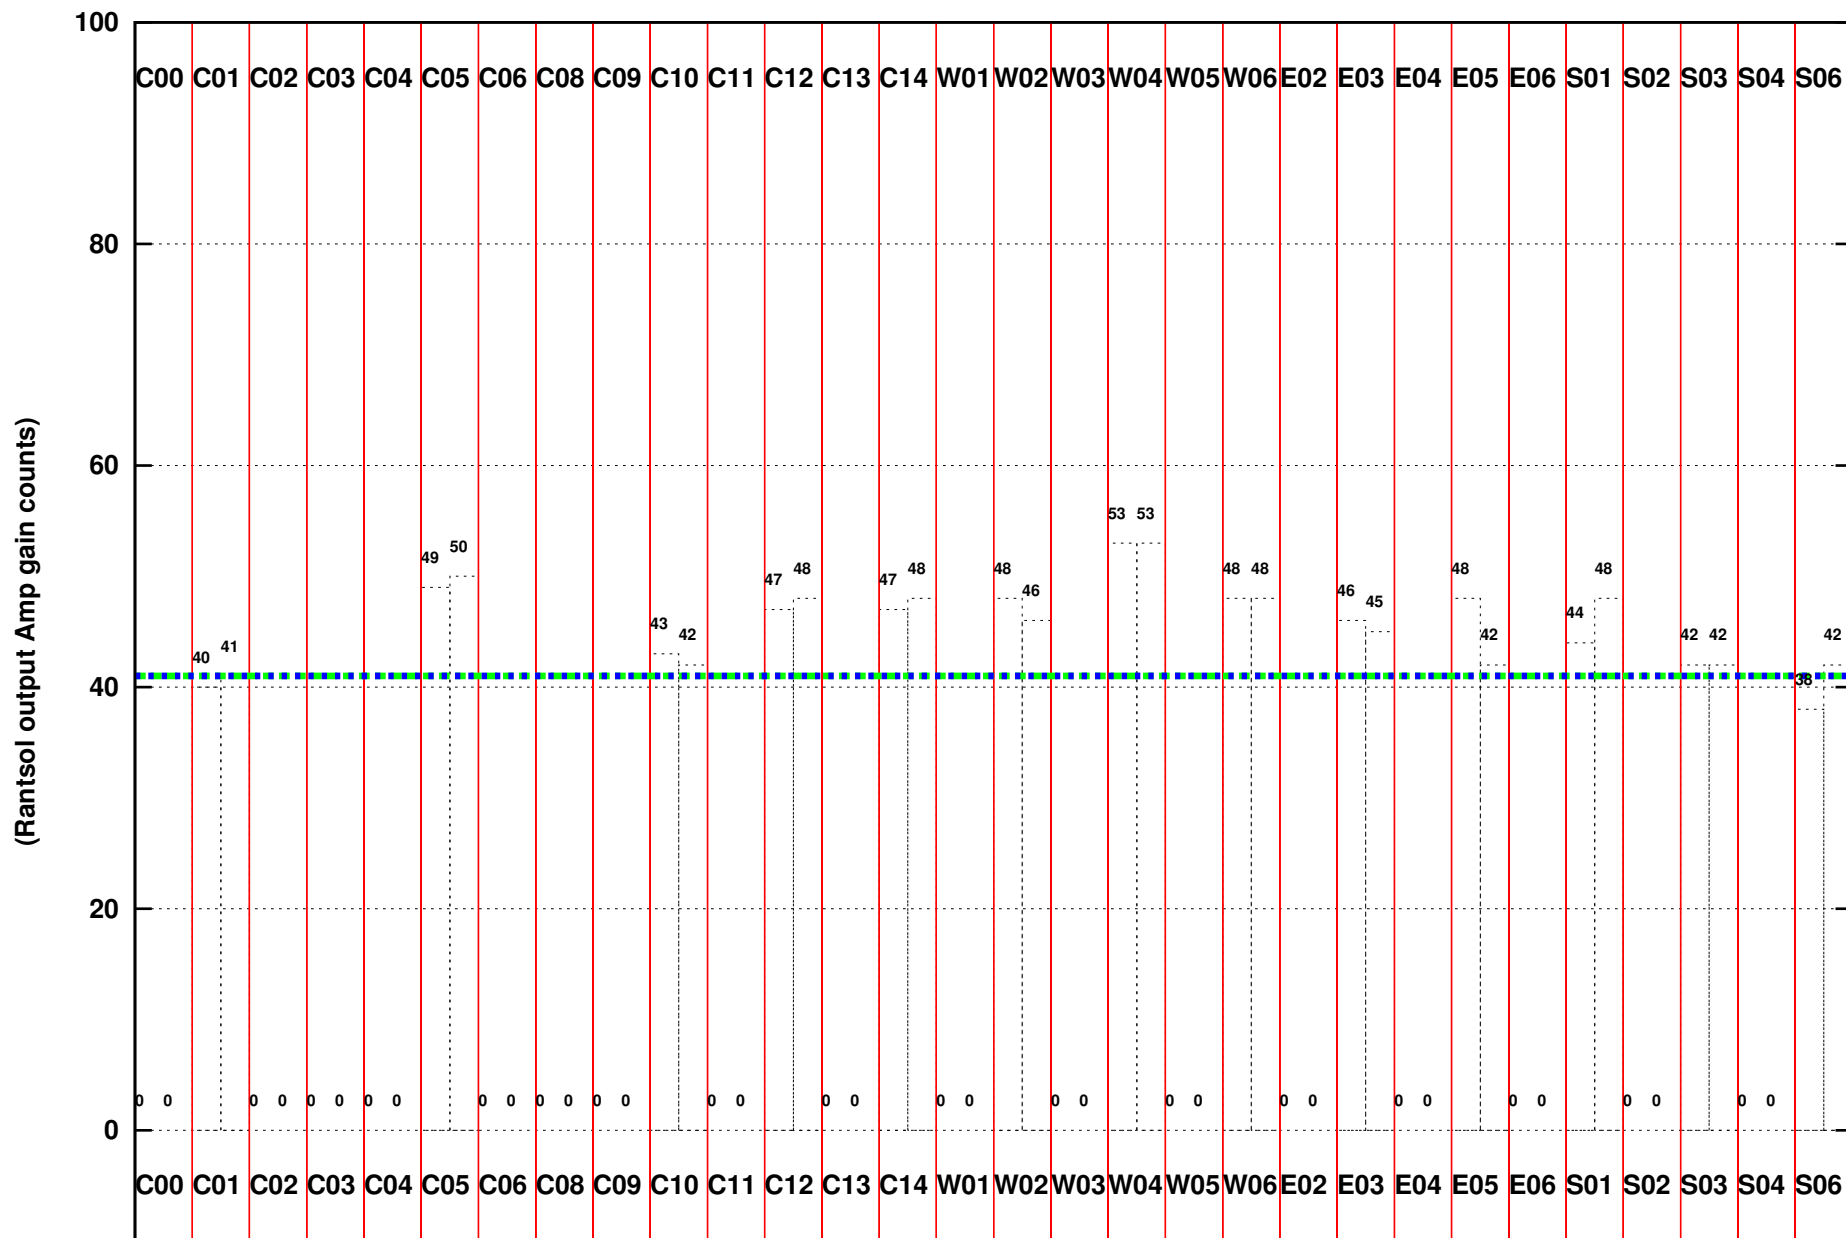

FRINGE STATUS (Rf:550.000,550.000 MHz., LO1:550.000,550.000 MHz., LO4/5:0.000,0.000 MHz.)

( File:/gwbifrd2/05jan/39\_086\_band4\_05jan2021\_gwb.lta, scan:0, chan:1024, Src:3C286, Date:05Jan2021 08:21:37)