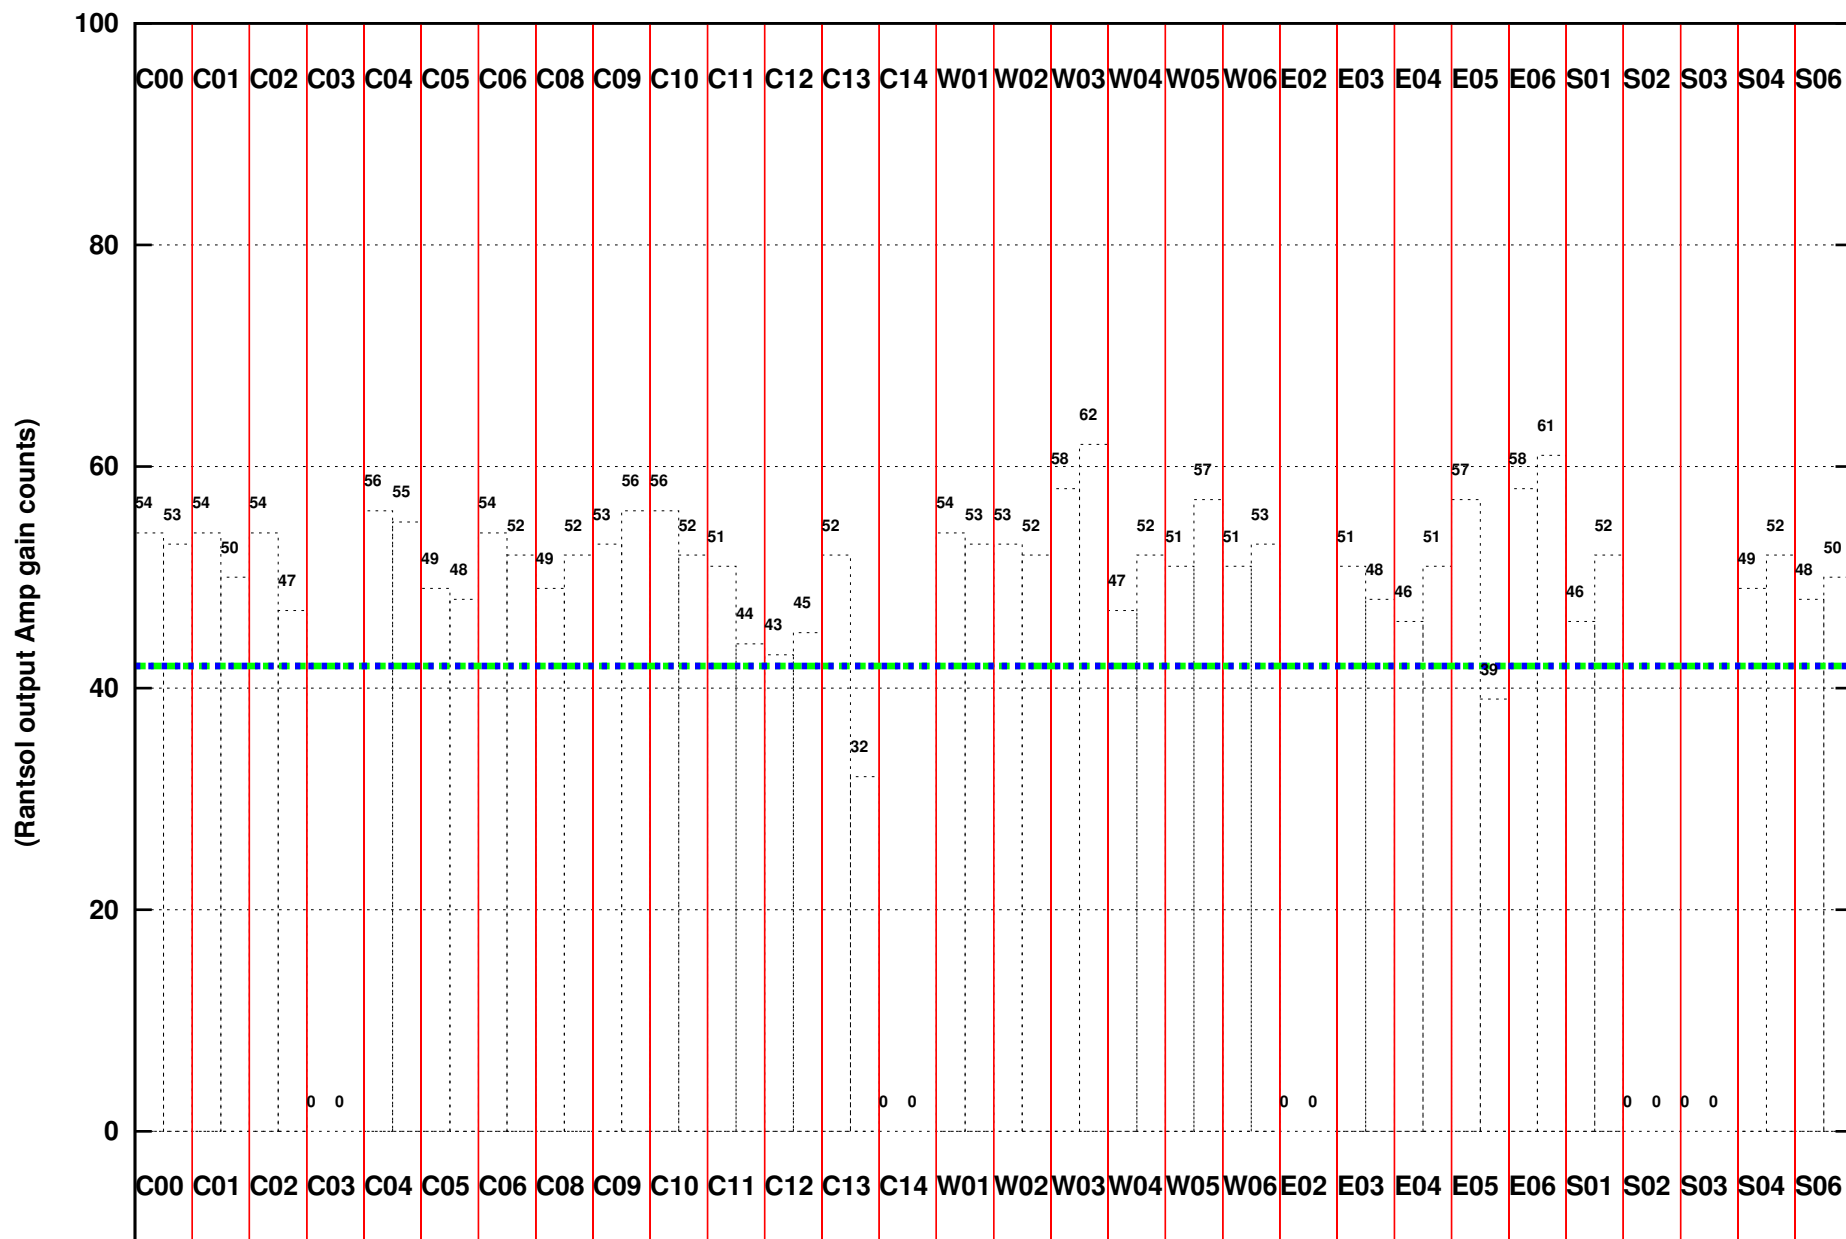

FRINGE STATUS (Rf:1450.000,1450.000 MHz., LO1:1450.000,1450.000 MHz., LO4/5:0.000,0.000 MHz.)

(File:/gwbifrddata2/05jan/39_078_05jan2021_gwb.lta, scan:0, chan:1024, Src:3C48, Date:05Jan2021 15:23:23)