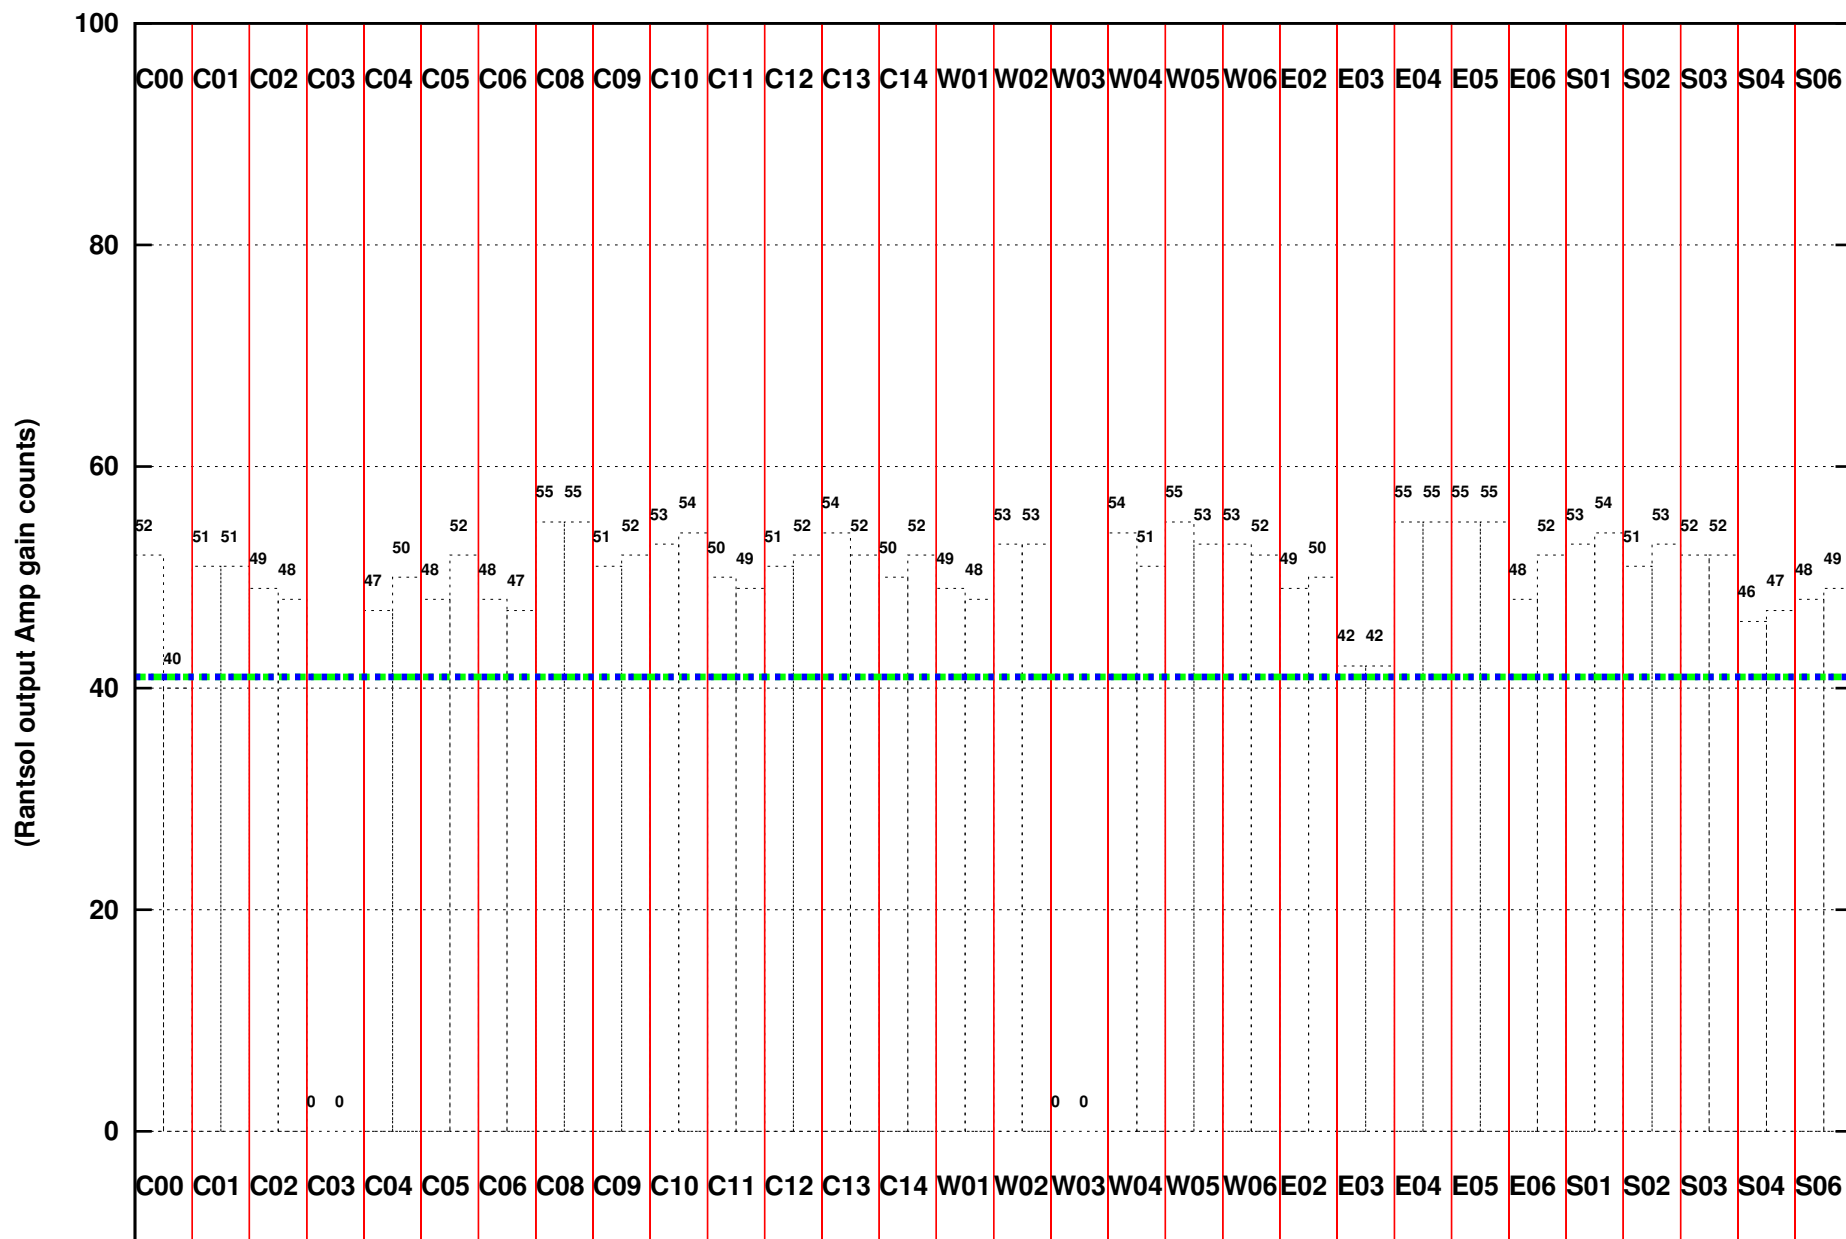

FRINGE STATUS (Rf:500.000,500.000 MHz., LO1:500.000,500.000 MHz., LO4/5:0.000,0.000 MHz.)

(File:/gwbifrddata2/08jan/39_097_08jan2021_gwb.lta, scan:0, chan:512, Src:3C147, Date:08Jan2021 23:10:13)