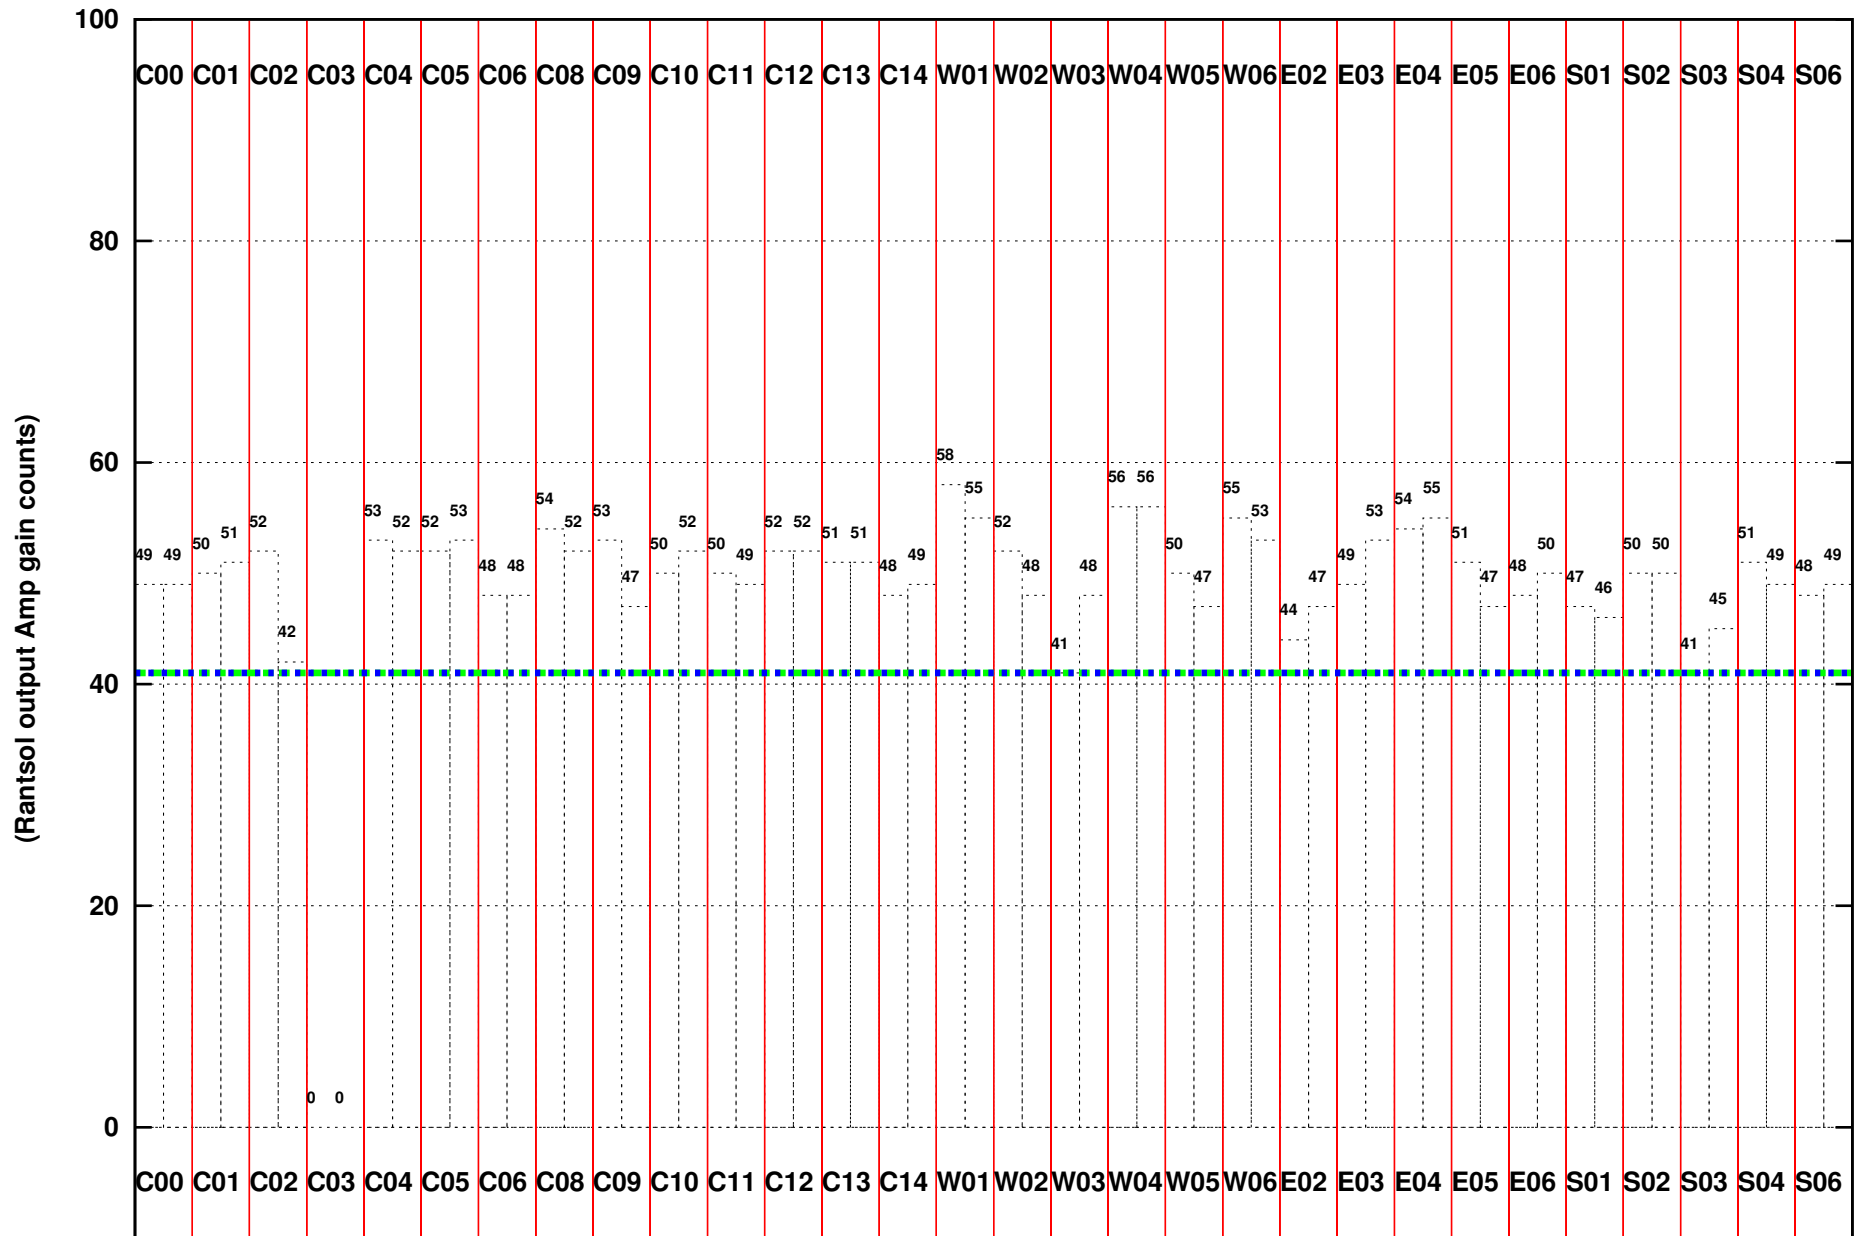

FRINGE STATUS (Rf:591.000,591.000 MHz., LO1:540.000,540.000 MHz., LO4/5:149.000,156.000 MHz.)

( File:/gsbifrddata/11jan/39\_007\_11jan2021\_gsb.lta, scan:0, chan:128, Src:3C147, Date:11Jan2021 00:02:22)