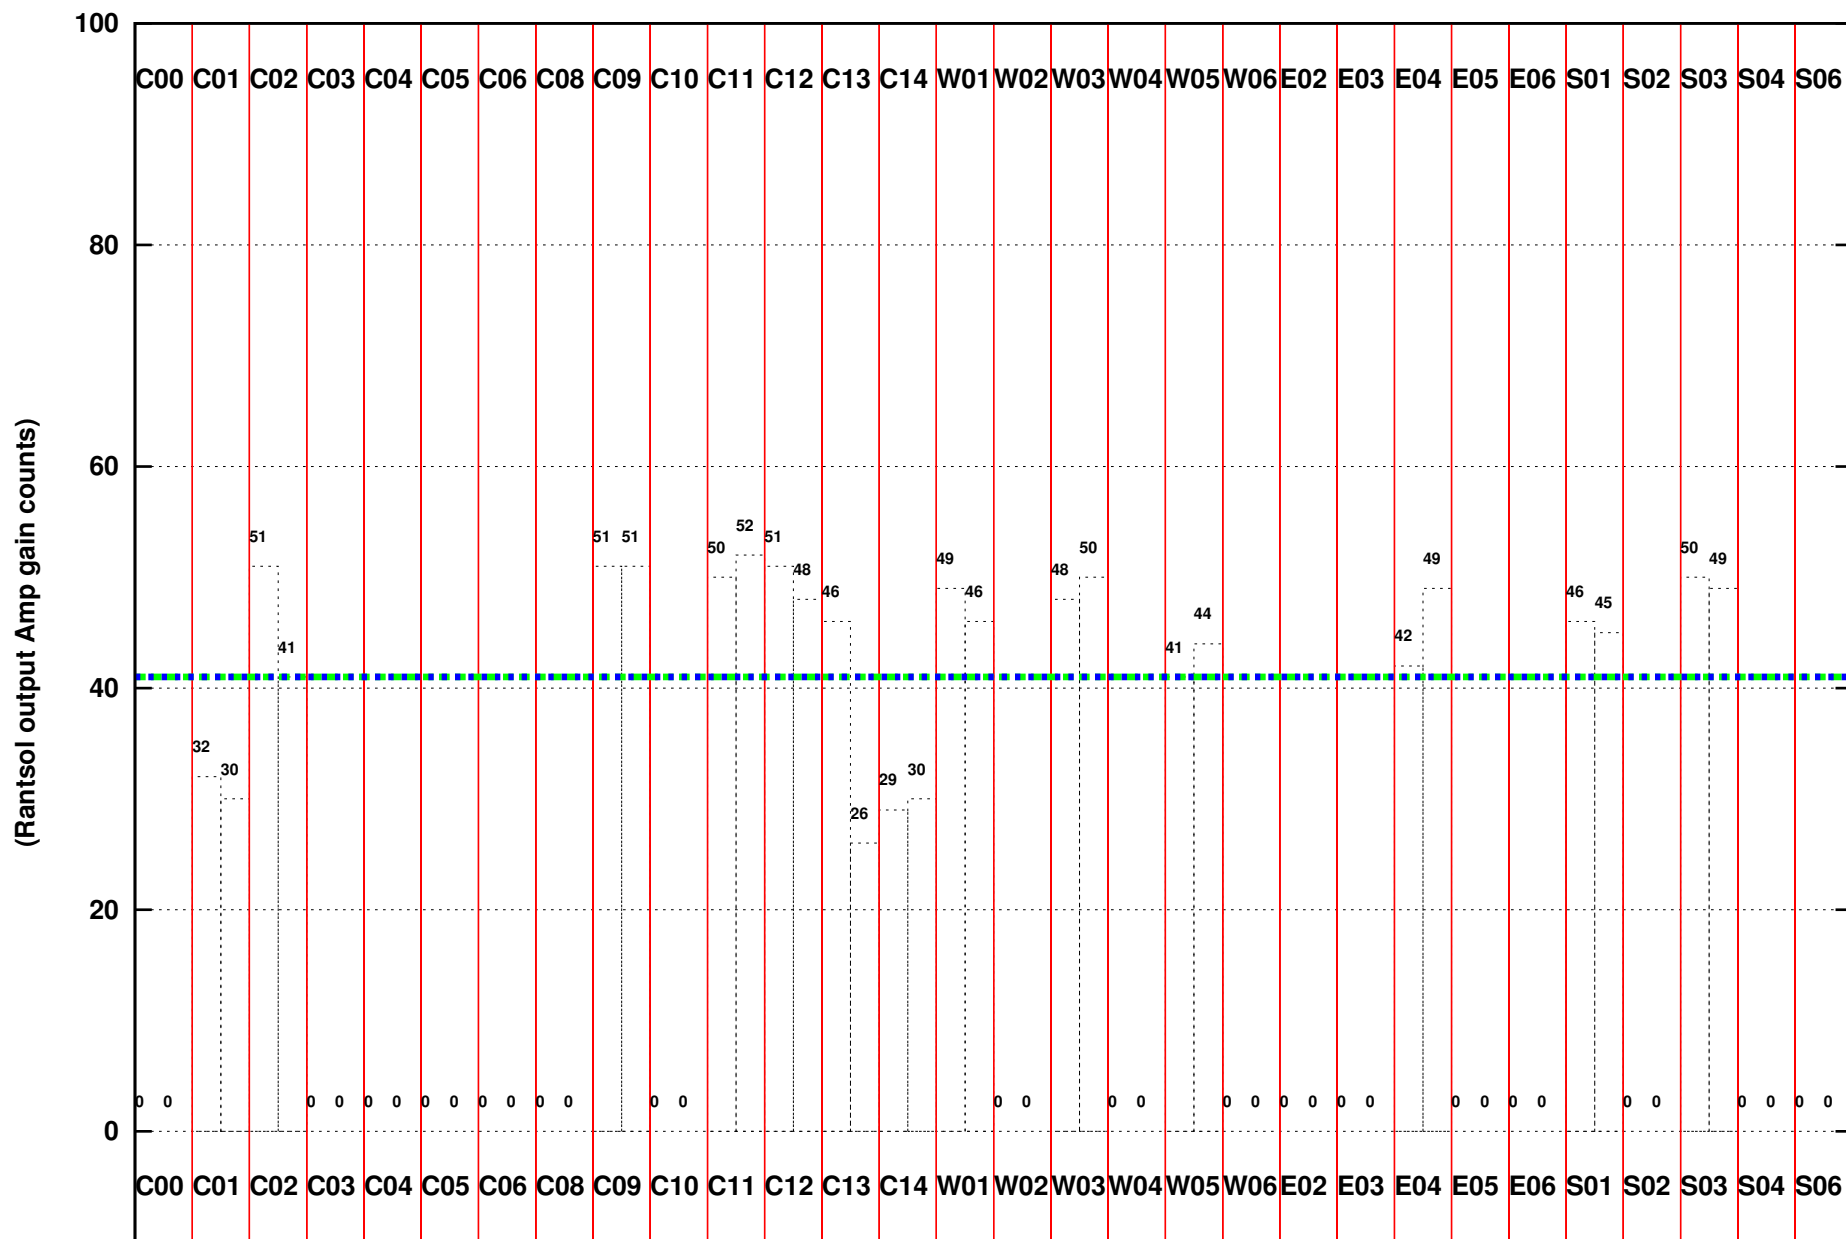

FRINGE STATUS (Rf:1000.000,1000.000 MHz., LO1:1000.000,1000.000 MHz., LO4/5:0.000,0.000 MHz.)

( File:/gwbifrddata/11jan/39\_072b\_11jan2021\_b5\_gwb.lta, scan:0, chan:1024, Src:3C48, Date:11Jan2021 15:00:36)