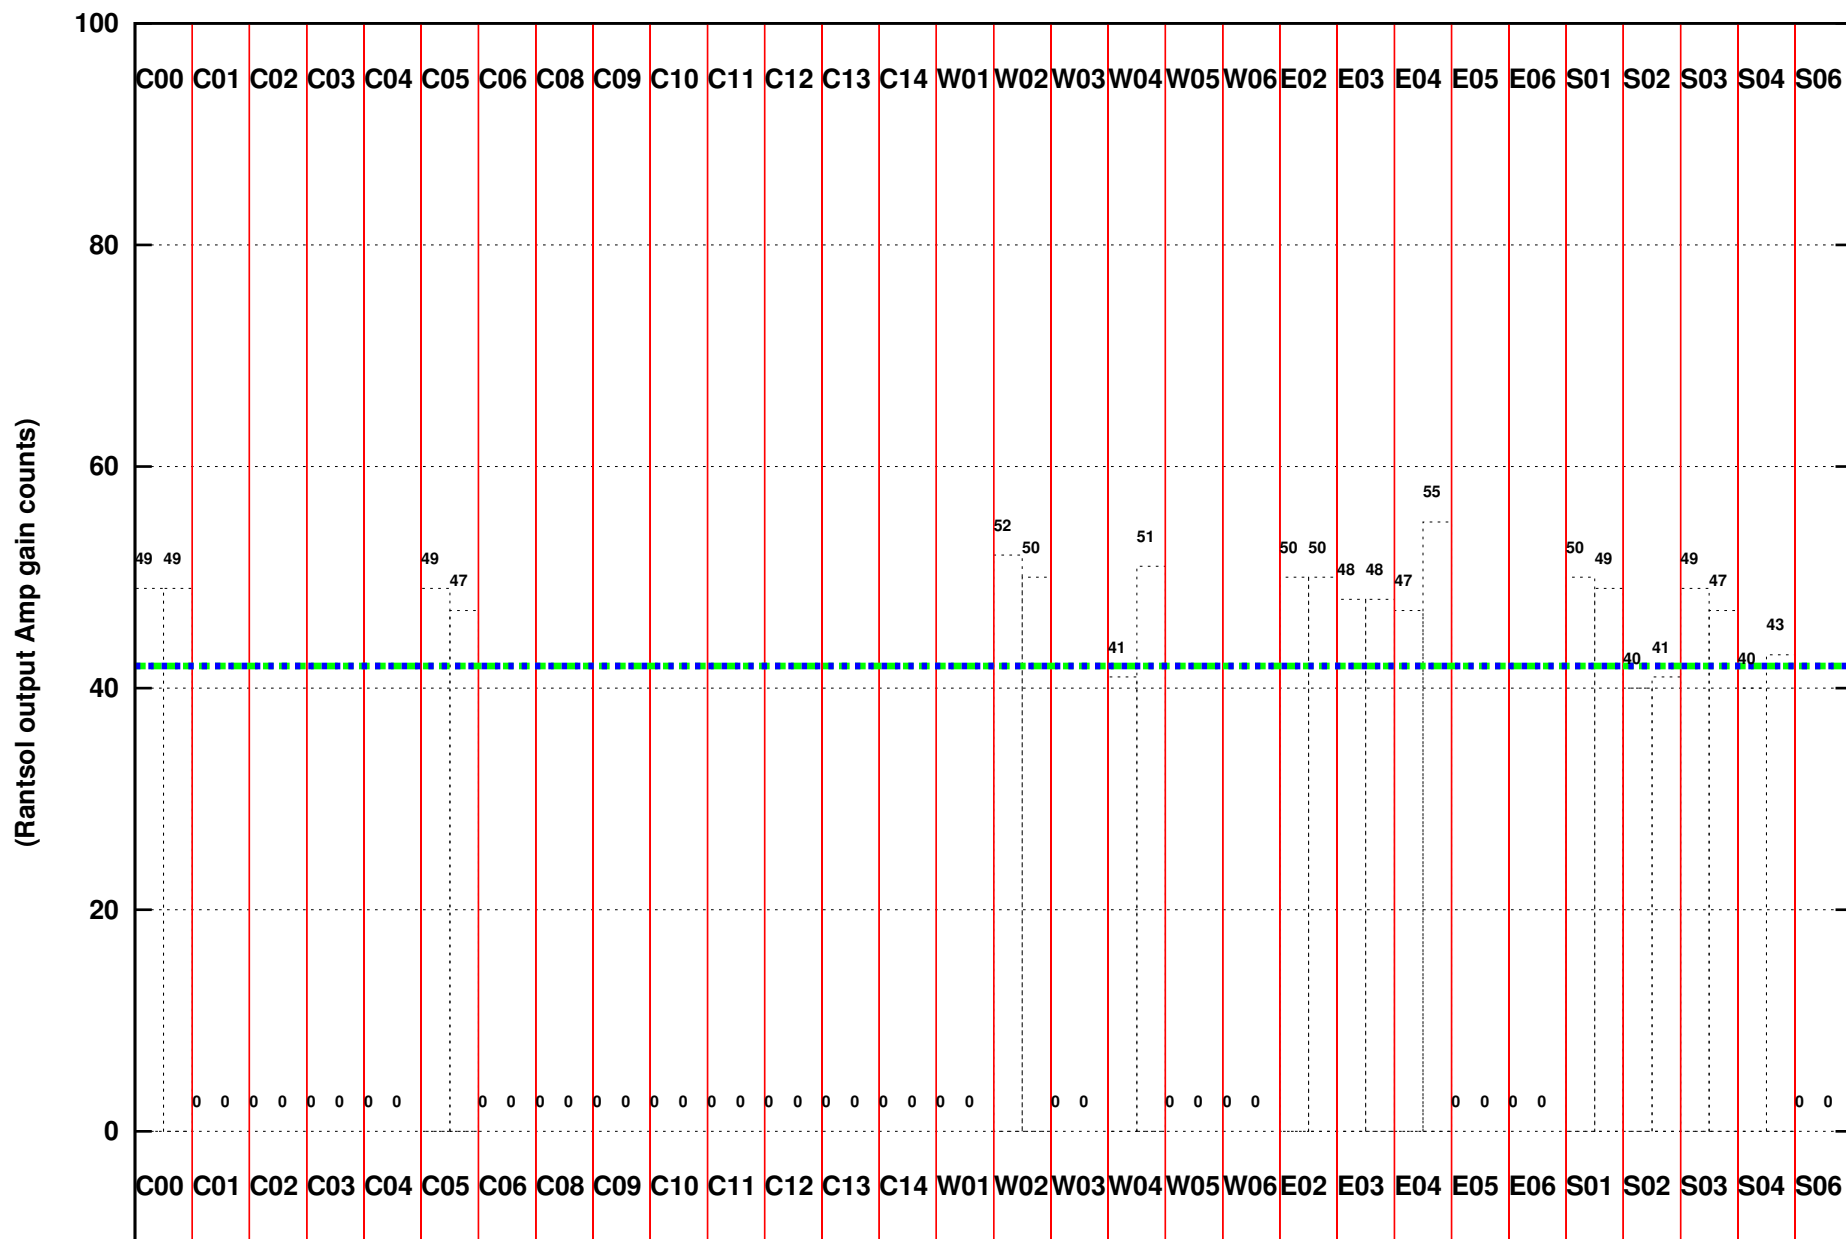

FRINGE STATUS (Rf:1460.000,1460.000 MHz., LO1:1460.000,1460.000 MHz., LO4/5:0.000,0.000 MHz.)

(File:/gwbifrddata2/12jan/39_058_12jan2021_b5_gwb.lta, scan:0, chan:1024, Src:3C48, Date:12Jan2021 18:36:38)