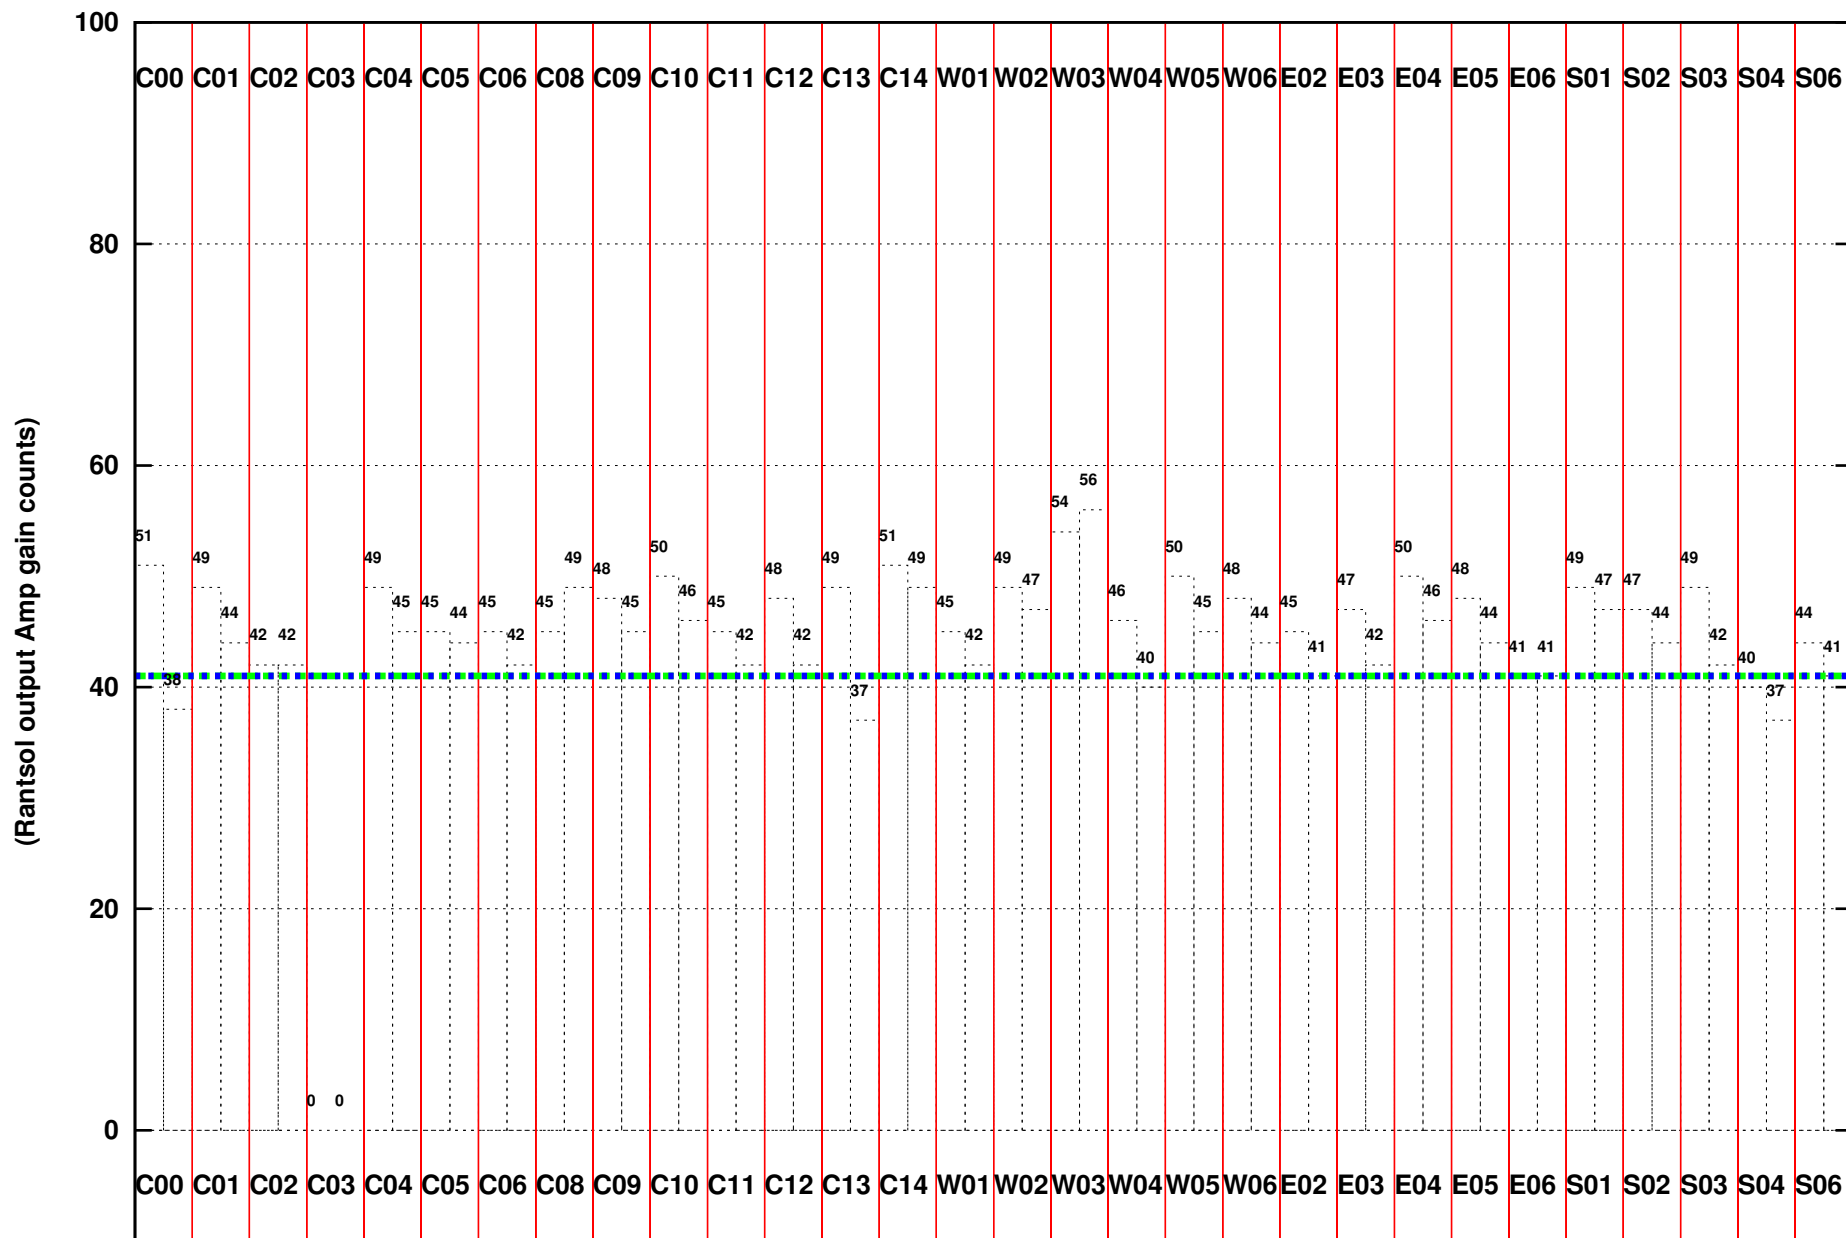

FRINGE STATUS (Rf:500.000,500.000 MHz., LO1:500.000,500.000 MHz., LO4/5:0.000,0.000 MHz.)

( File:/gwbifrddata/13jan/39\_045\_13jan2021\_gwb.lta, scan:0, chan:1024, Src:3C286, Date:13Jan2021 04:00:17)