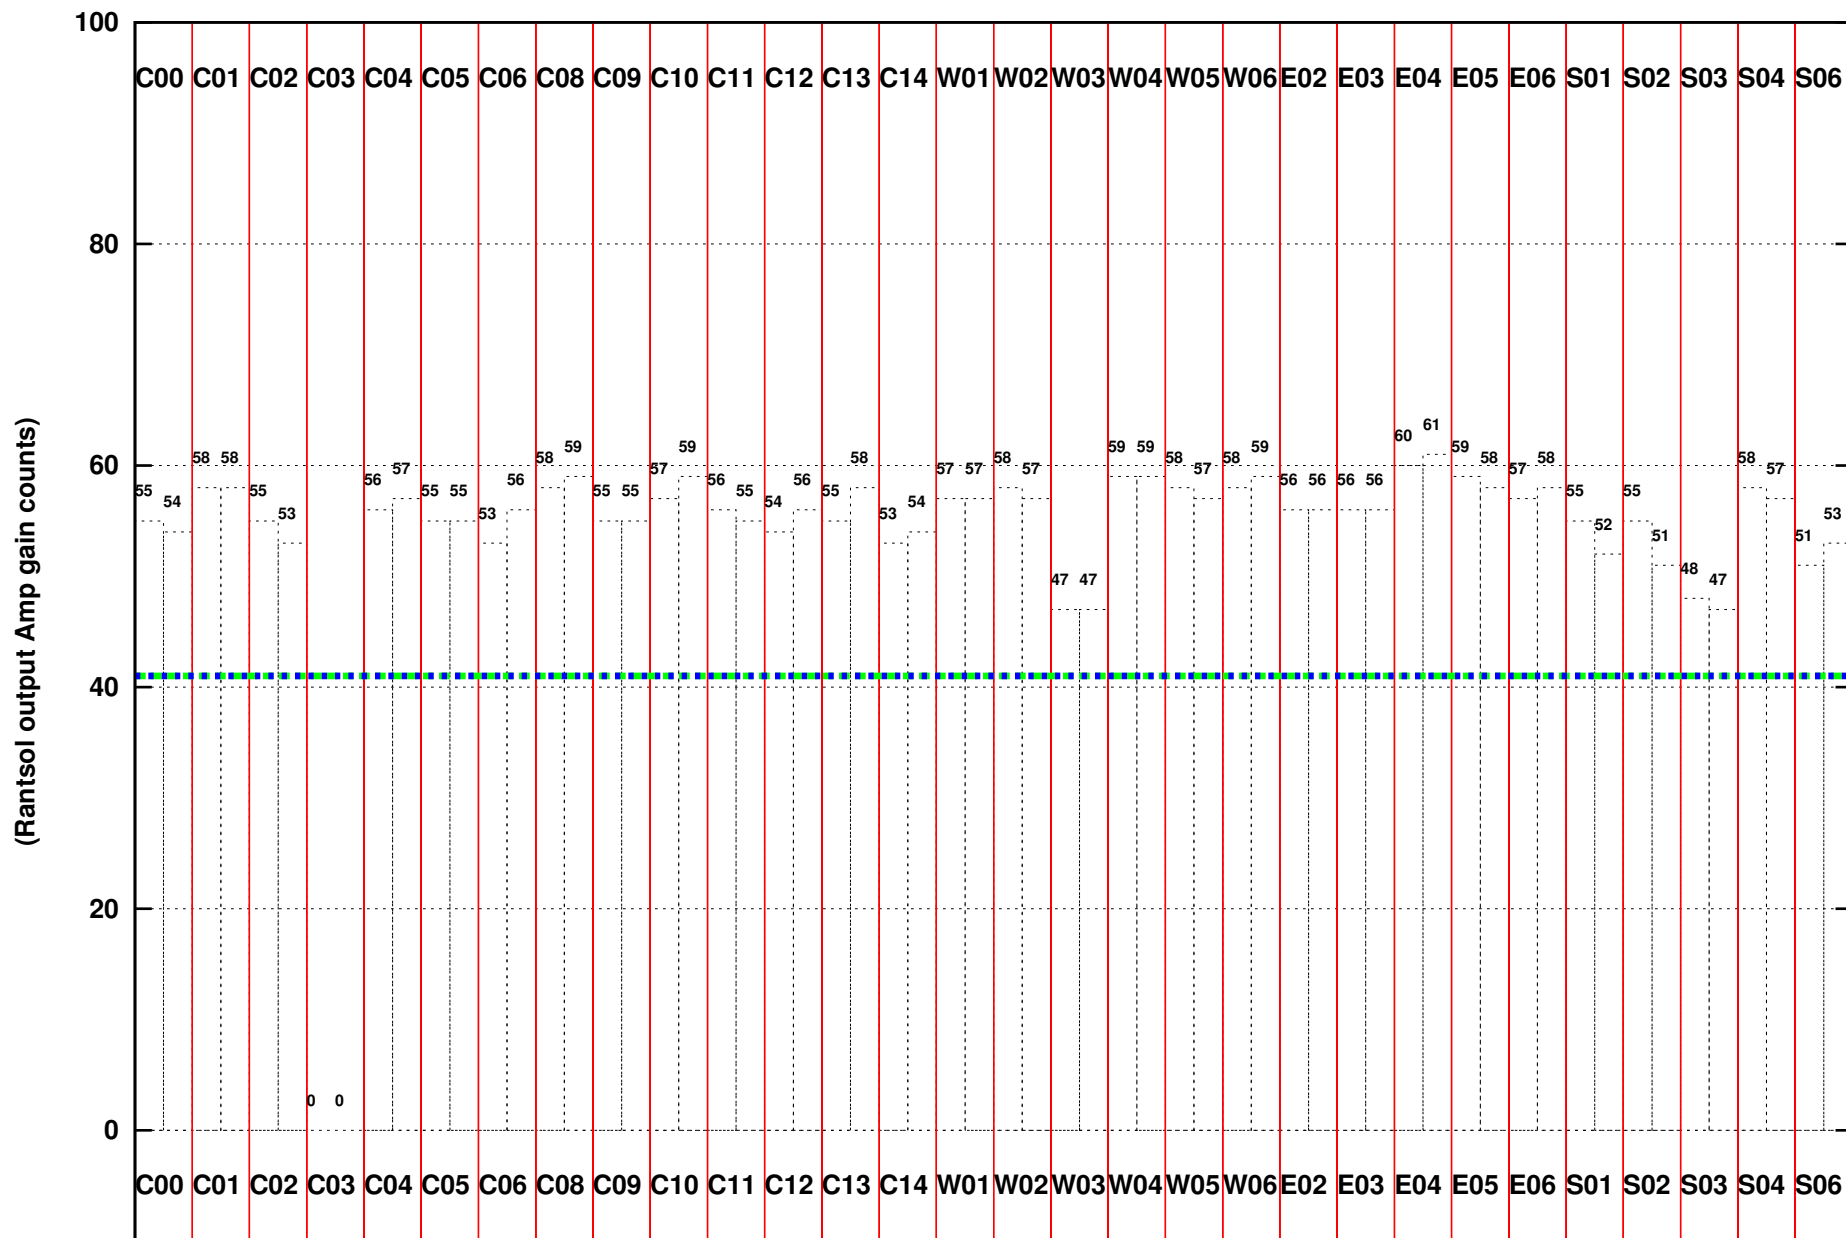

FRINGE STATUS (Rf:550.000,550.000 MHz., LO1:550.000,550.000 MHz., LO4/5:0.000,0.000 MHz.)

(File:/gwbifrddata2/14jan/39_072_14jan2021_gwb.lta, scan:0, chan:1024, Src:3C48, Date:14Jan2021 18:37:35)