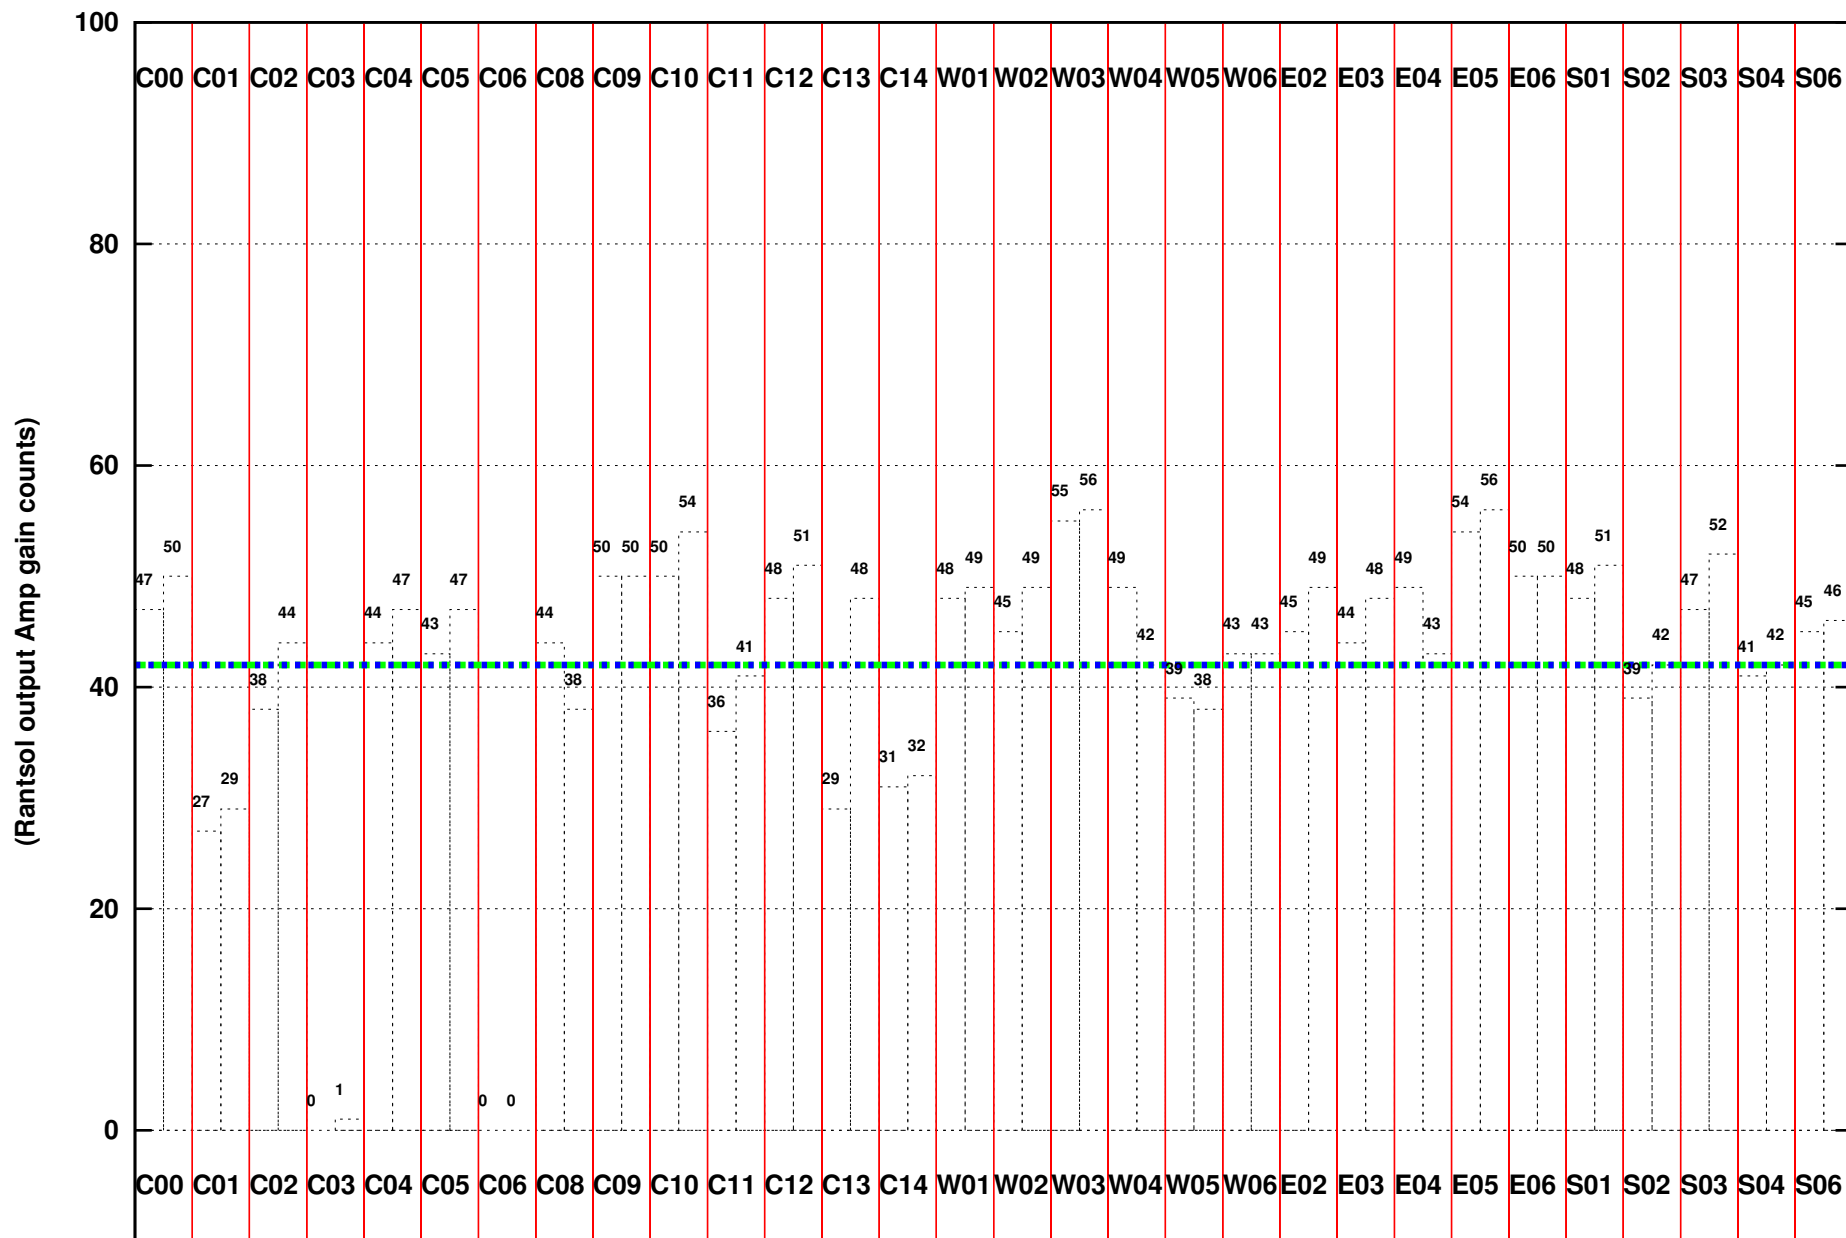

FRINGE STATUS (Rf:1460.000,1460.000 MHz., LO1:1460.000,1460.000 MHz., LO4/5:0.000,0.000 MHz.)

(File:/gwbifrddata/17jan/39_037_17jan2021_gwb.lta, scan:0, chan:2048, Src:3C286, Date:17Jan2021 10:08:29)