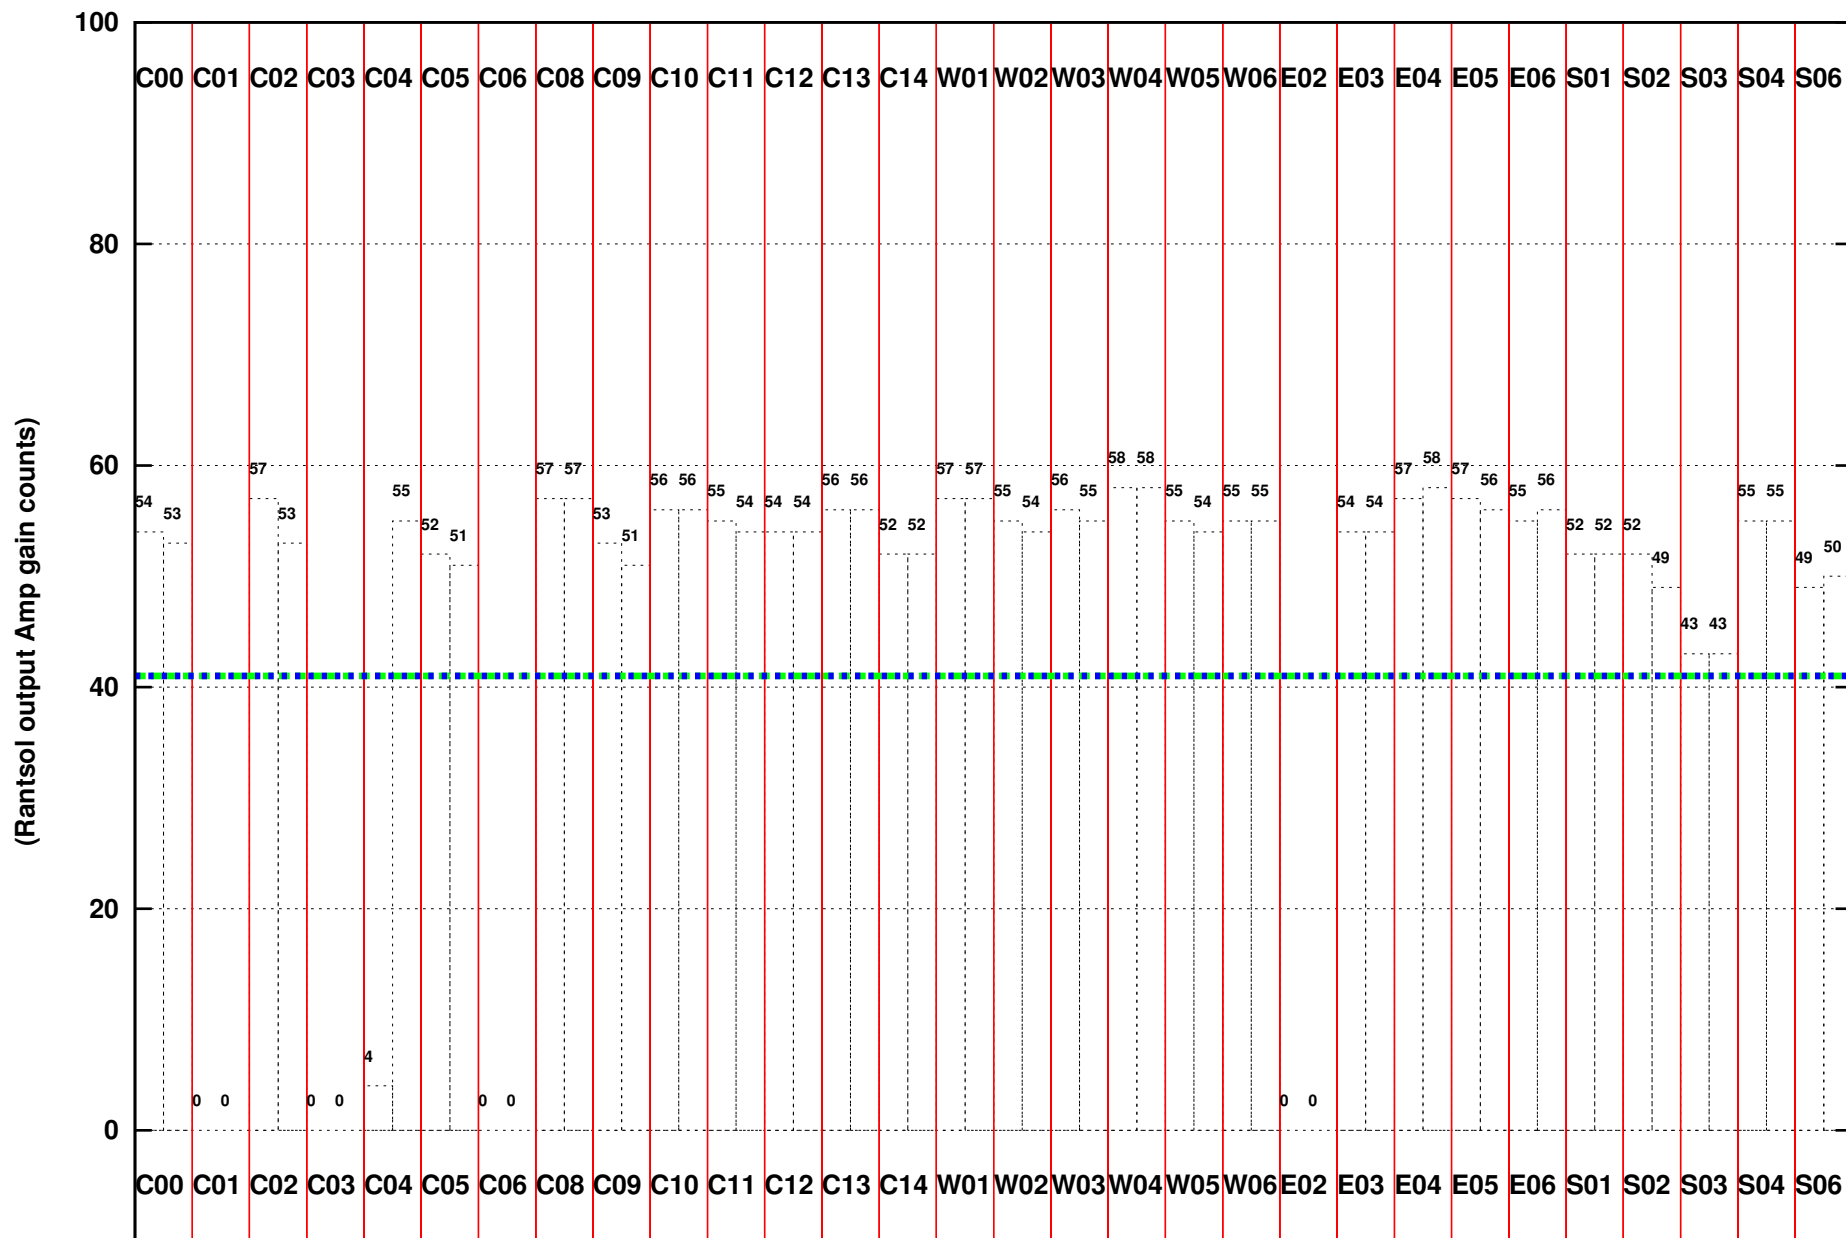

FRINGE STATUS (Rf:550.000,550.000 MHz., LO1:550.000,550.000 MHz., LO4/5:0.000,0.000 MHz.)

(File:/gwbifrddata1/19jan/39_006_19jan2021_gwb.lta, scan:0, chan:1024, Src:3C147, Date:19Jan2021 17:05:55)