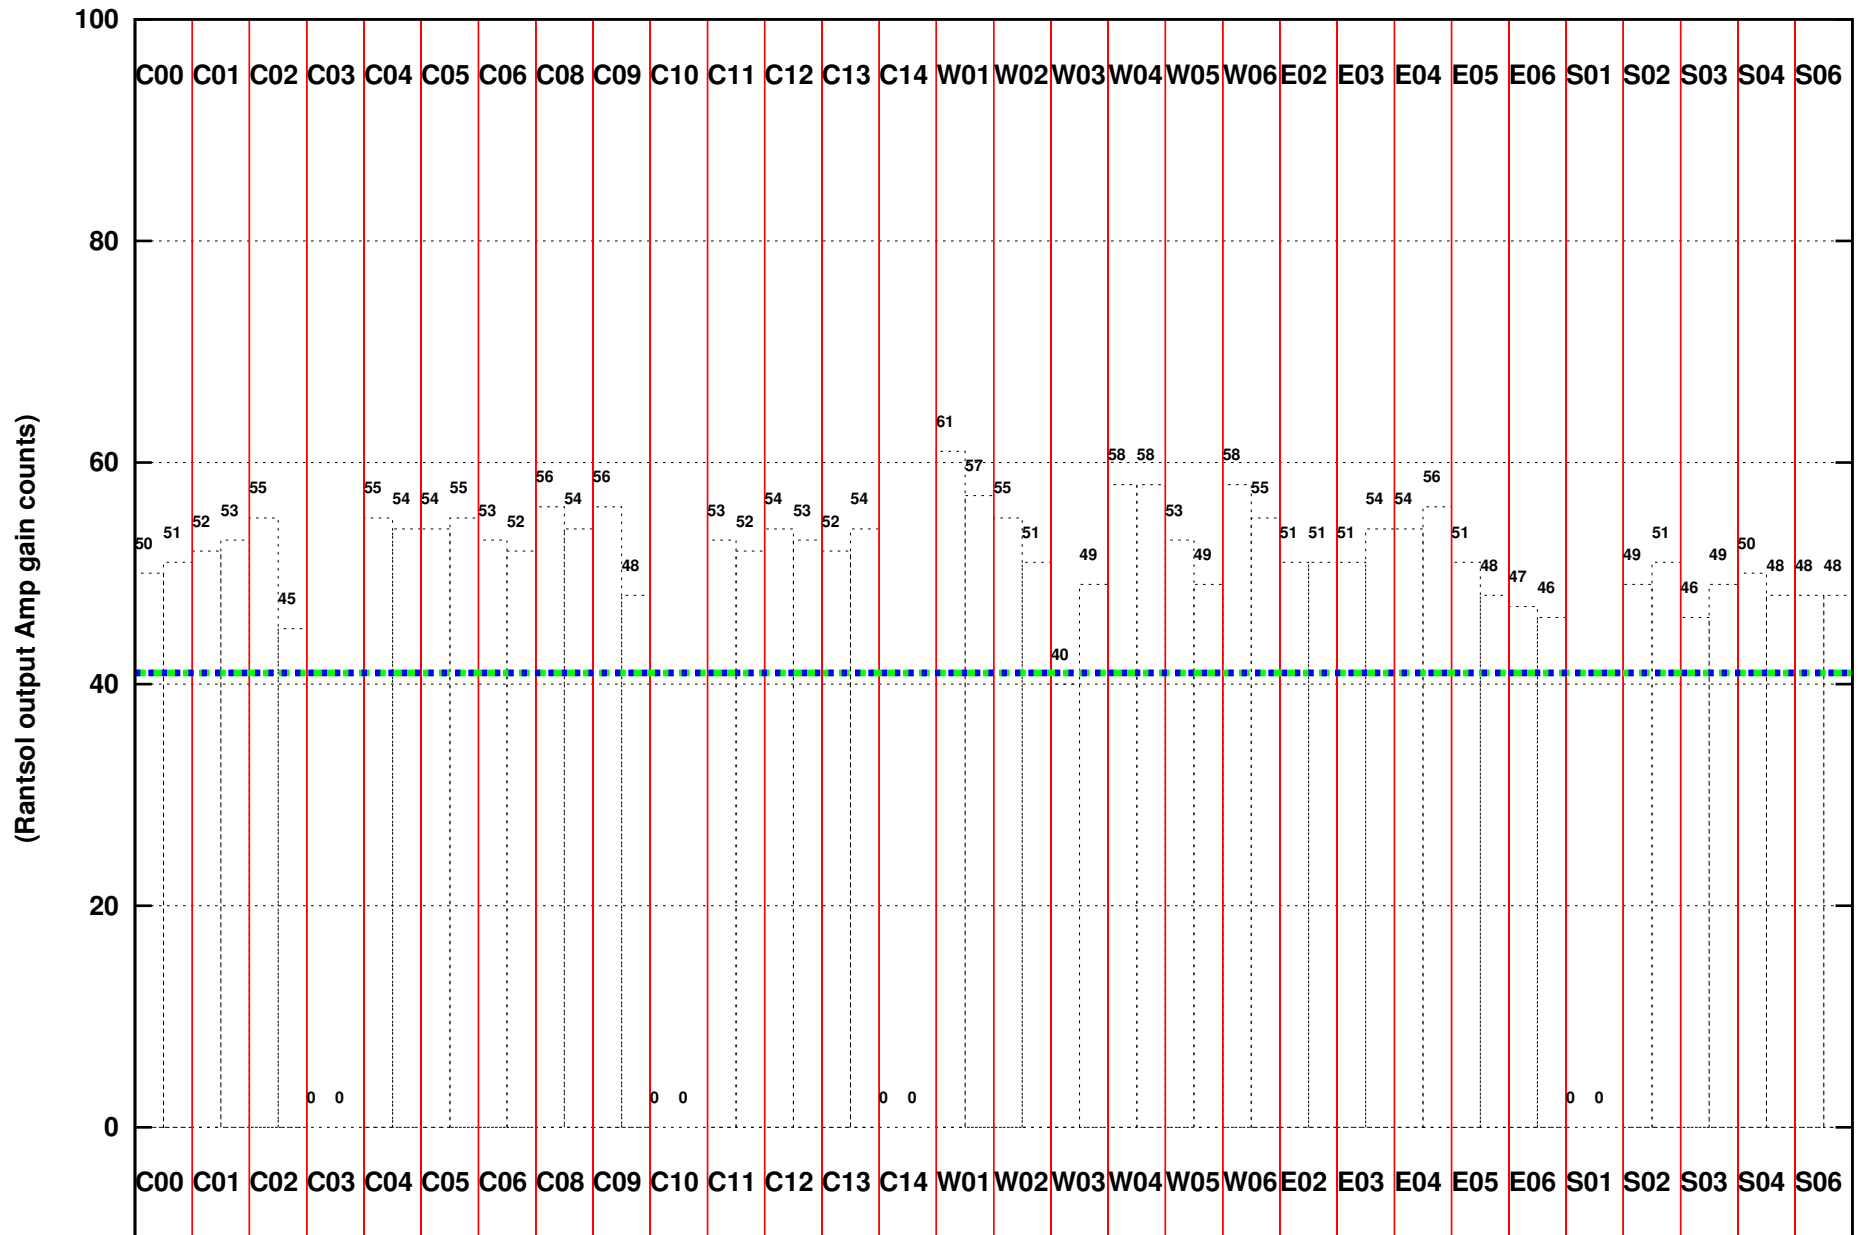

FRINGE STATUS (Rf:591.000,591.000 MHz., LO1:540.000,540.000 MHz., LO4/5:149.000,156.000 MHz.)

(File:/gsbifrddata1/22jan/39_053_22jan2021_gsb.lta, scan:0, chan:128, Src:3C286, Date:22Jan2021 08:09:00)