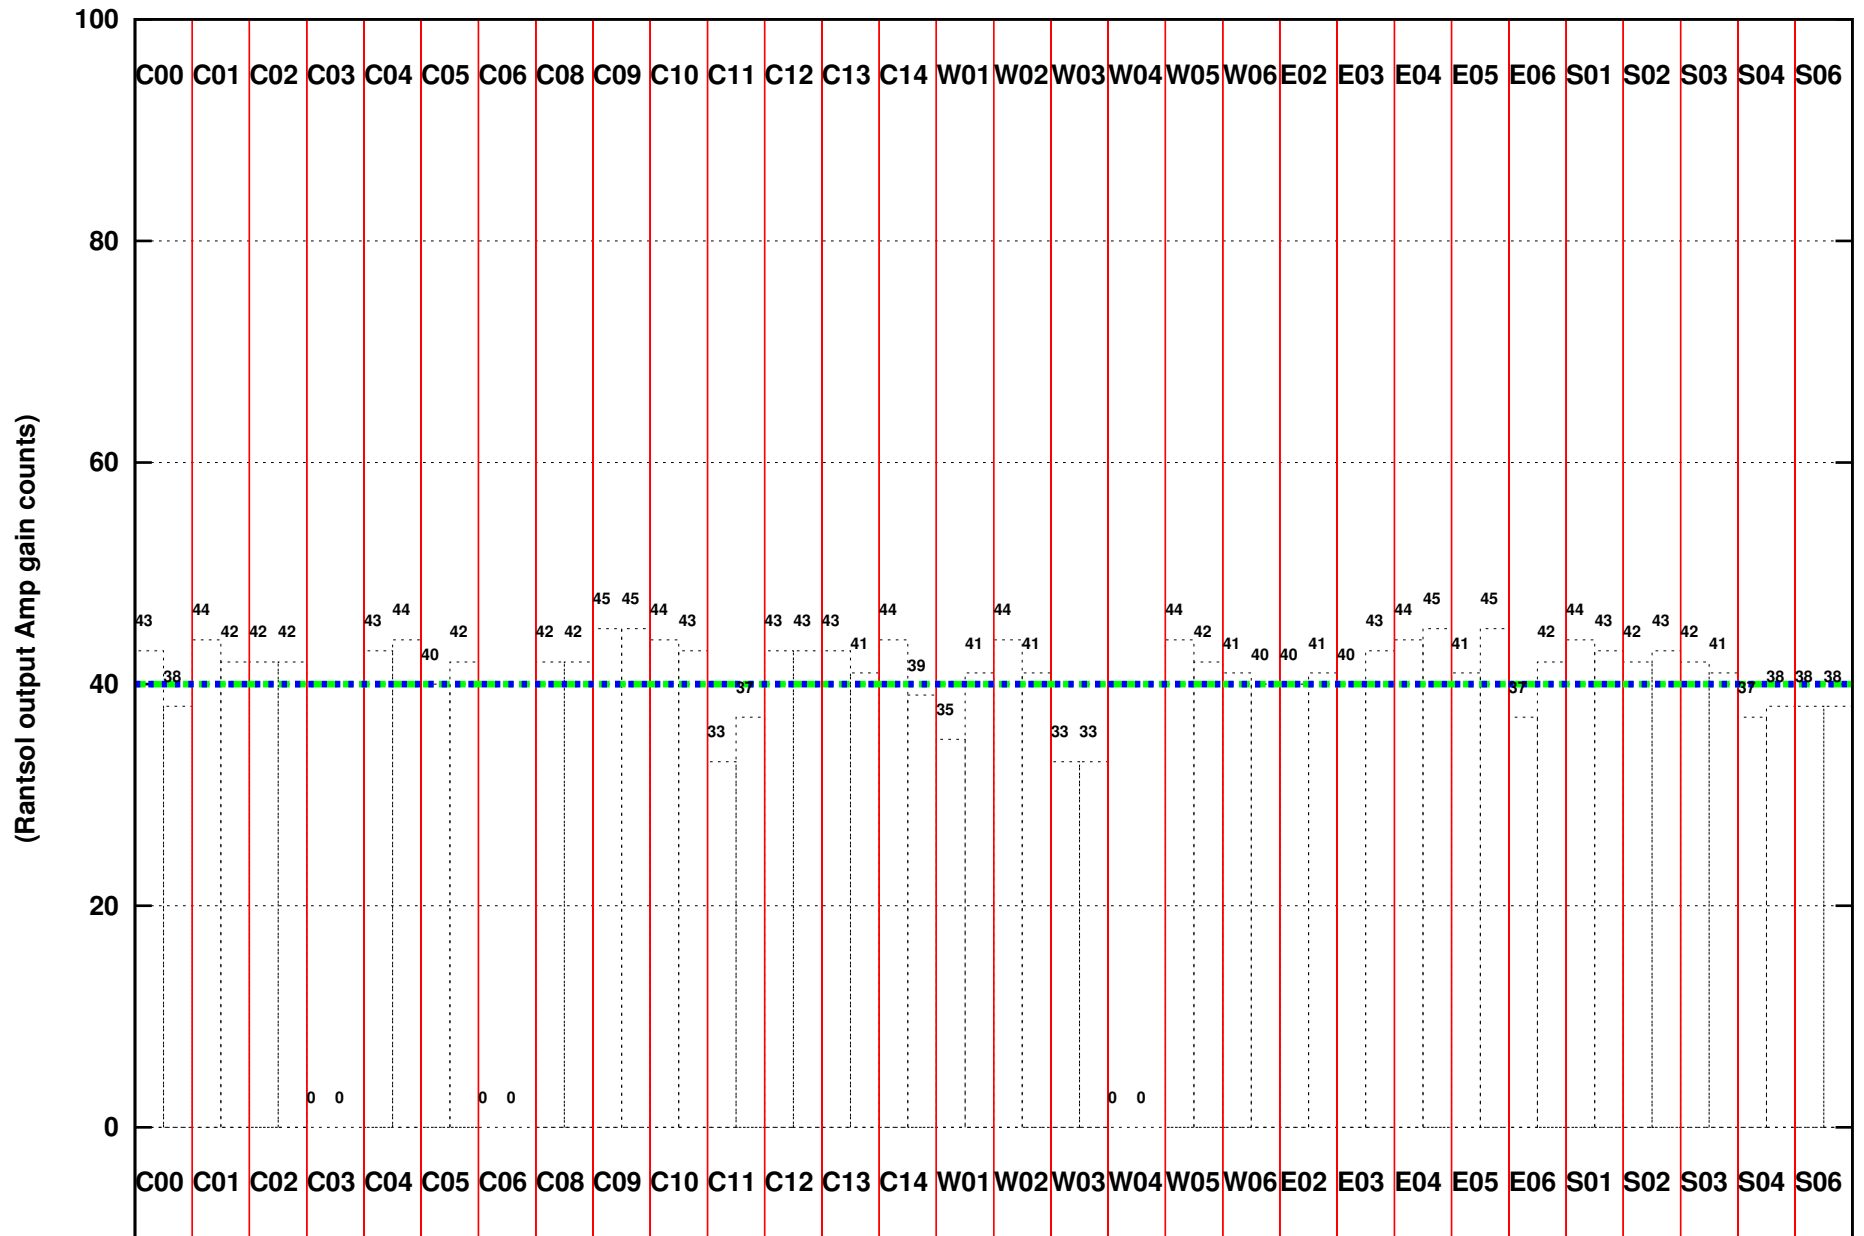

FRINGE STATUS (Rf:306.000,306.000 MHz., LO1:255.000,255.000 MHz., LO4/5:149.000,156.000 MHz.)

(File:/gsbifrddata/23jan/39_062_23jan21_gsb.lta, scan:0, chan:256, Src:3C147, Date:23Jan2021 00:46:30)