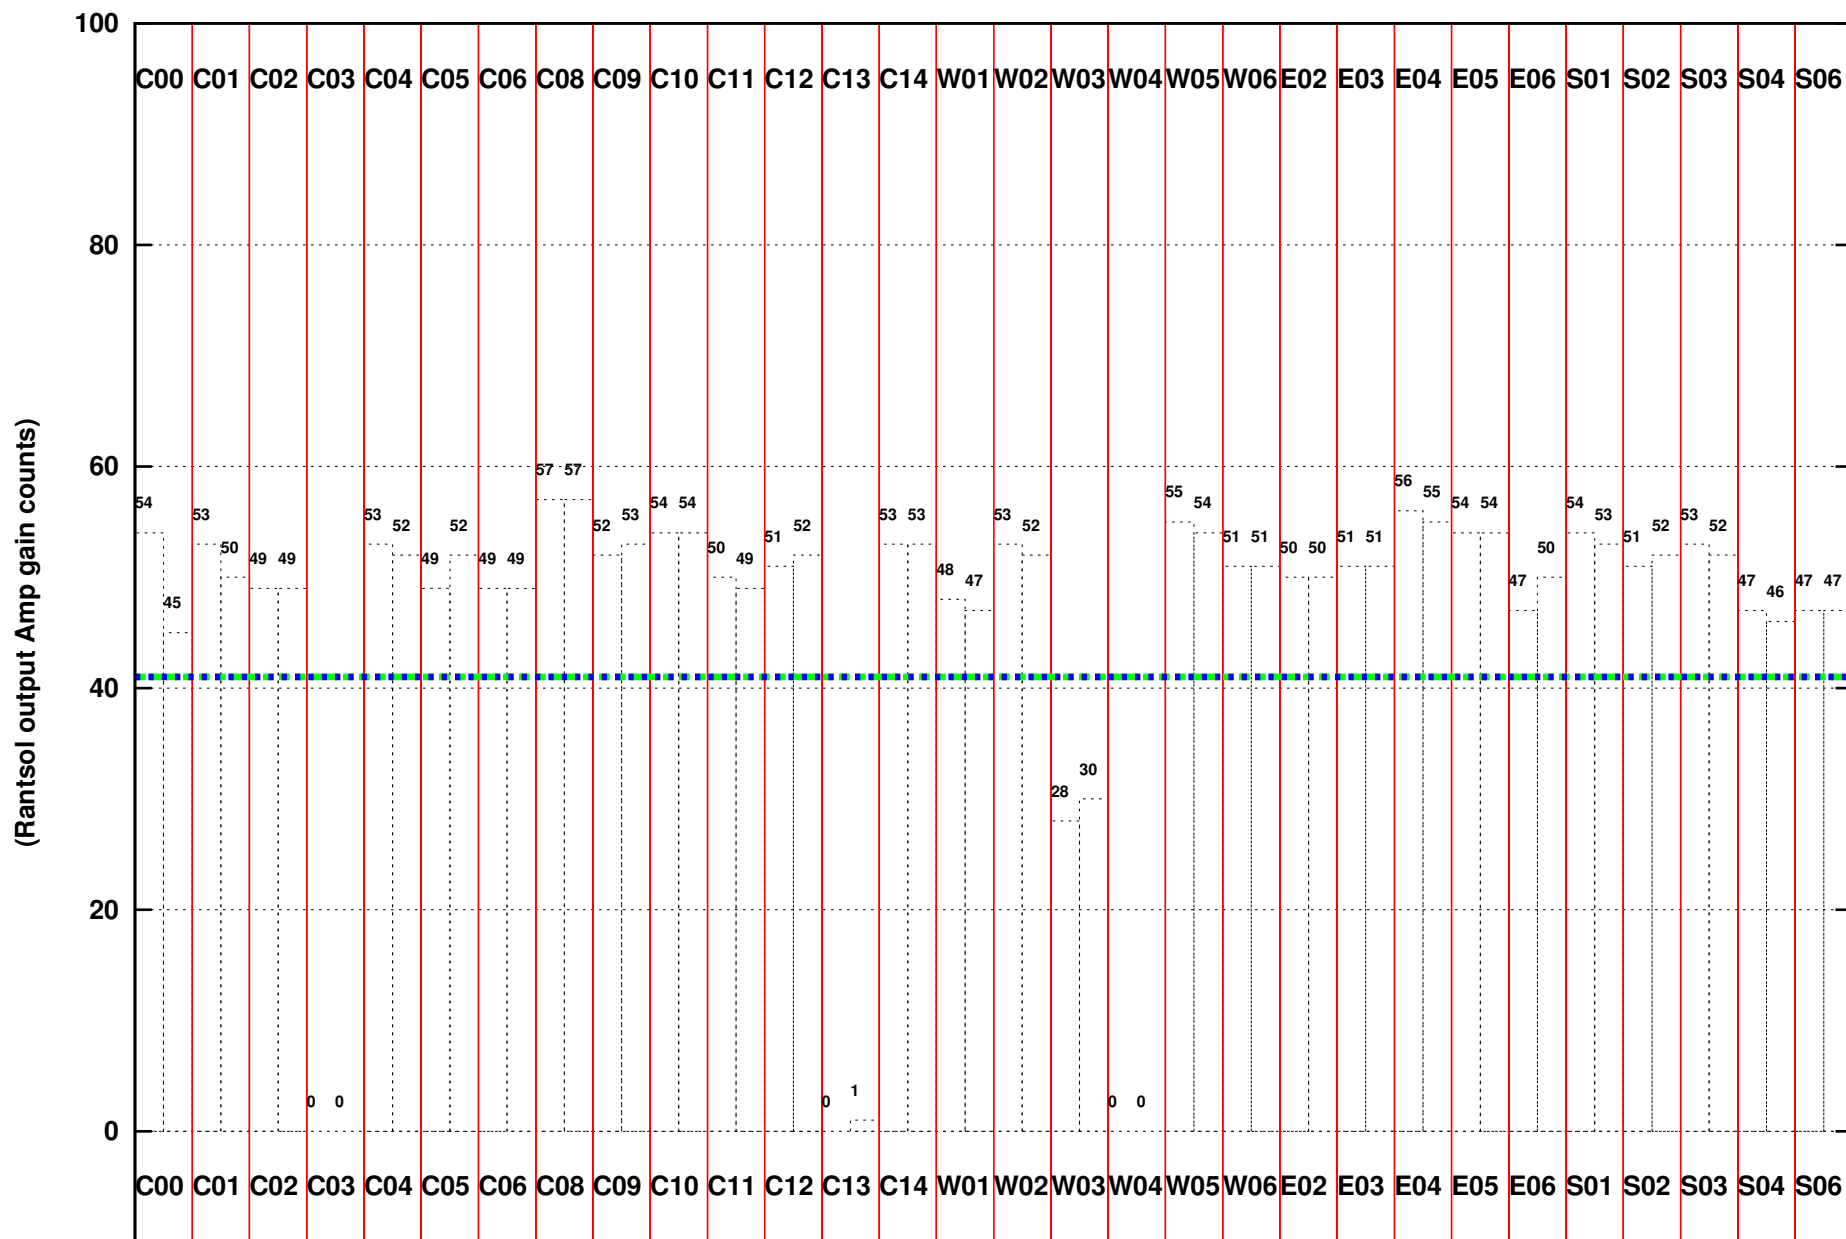

FRINGE STATUS (Rf:500.000,500.000 MHz., LO1:500.000,500.000 MHz., LO4/5:0.000,0.000 MHz.)

(File:/gwbifrdta2/23jan/39_062_23jan21_gwb.lta, scan:0, chan:2048, Src:3C147, Date:23Jan2021 00:46:41)