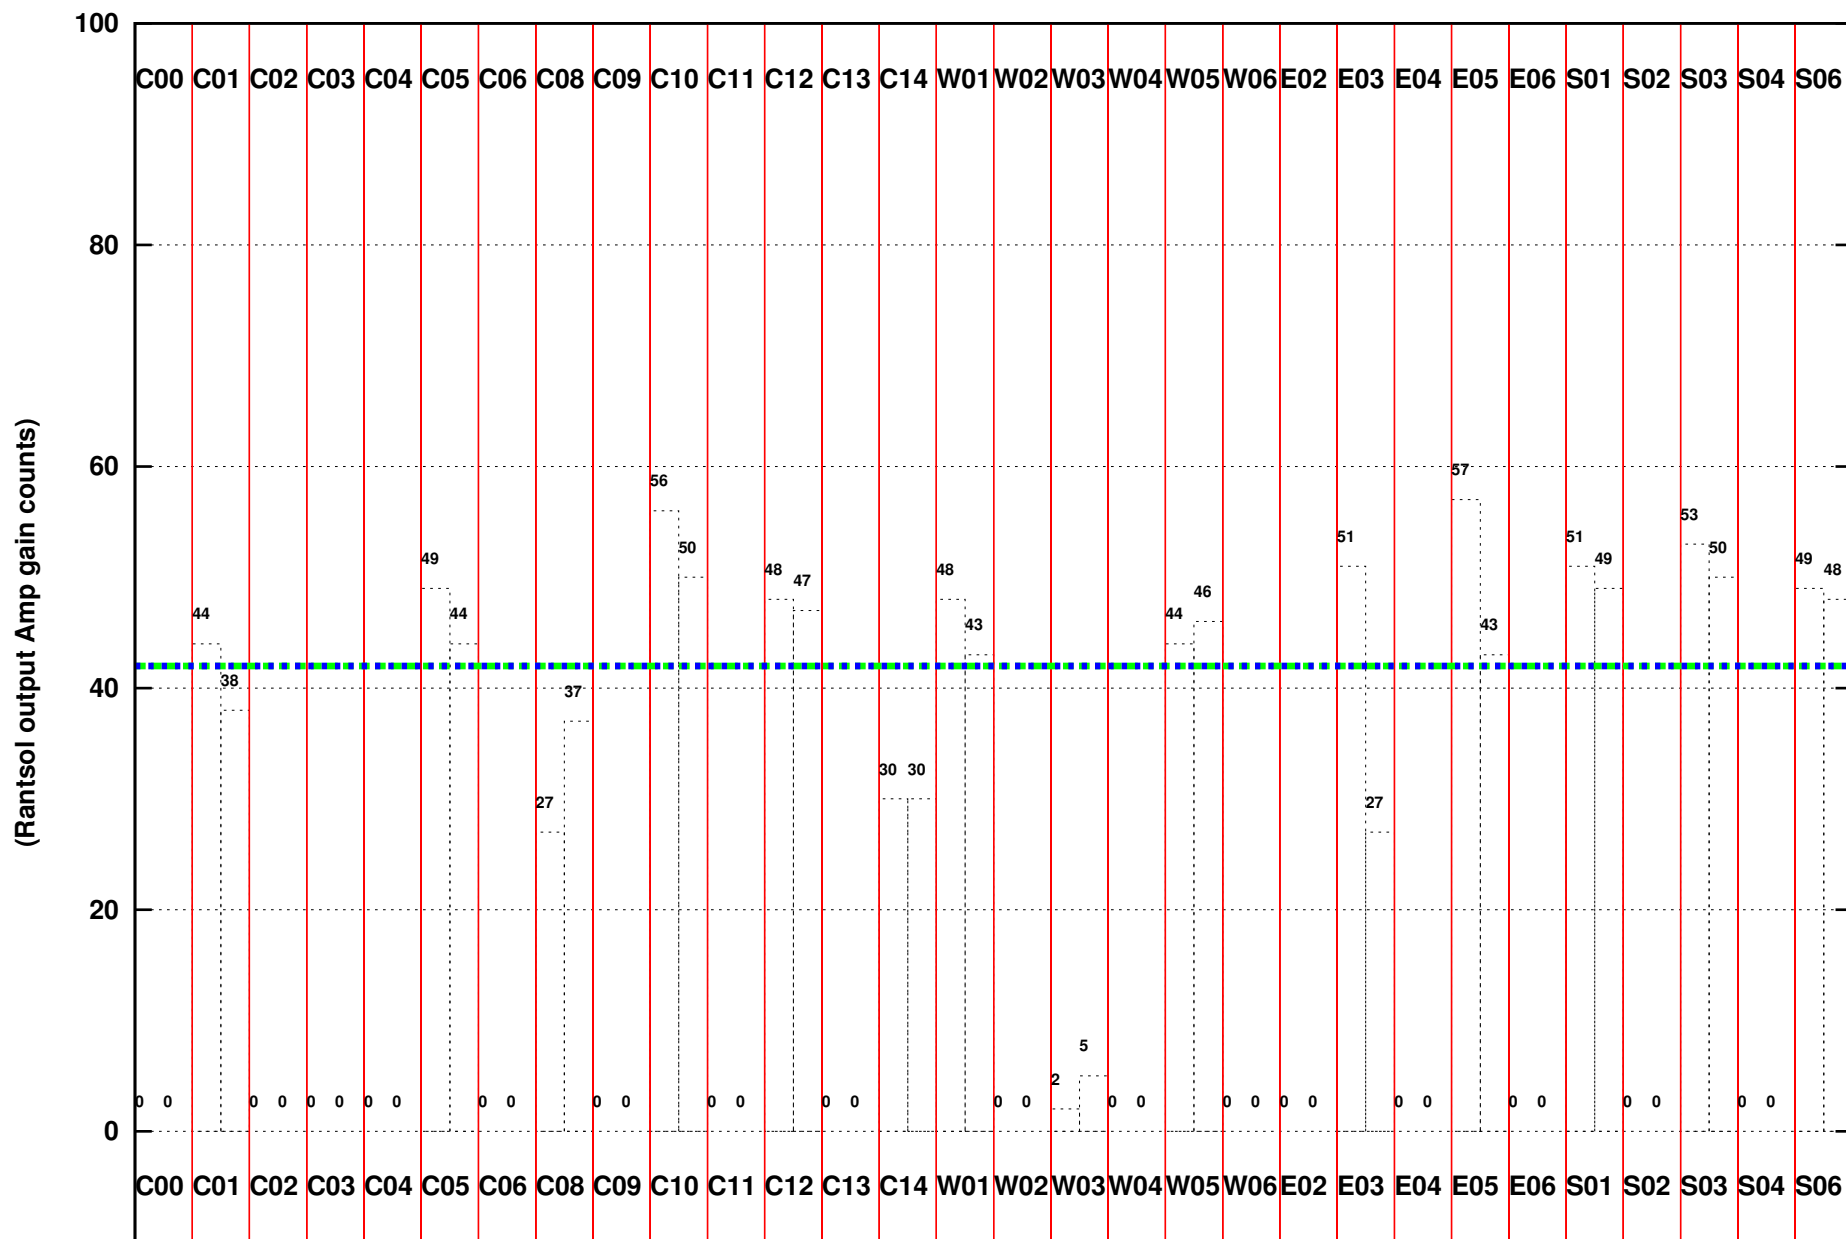

FRINGE STATUS (Rf:1460.000,1460.000 MHz., LO1:1460.000,1460.000 MHz., LO4/5:0.000,0.000 MHz.)

(File:/gwbifrd1/23jan/39_084a_23jan2021_band5_gwb.lta, scan:0, chan:1024, Src:3C286, Date:23Jan2021 09:48:27)