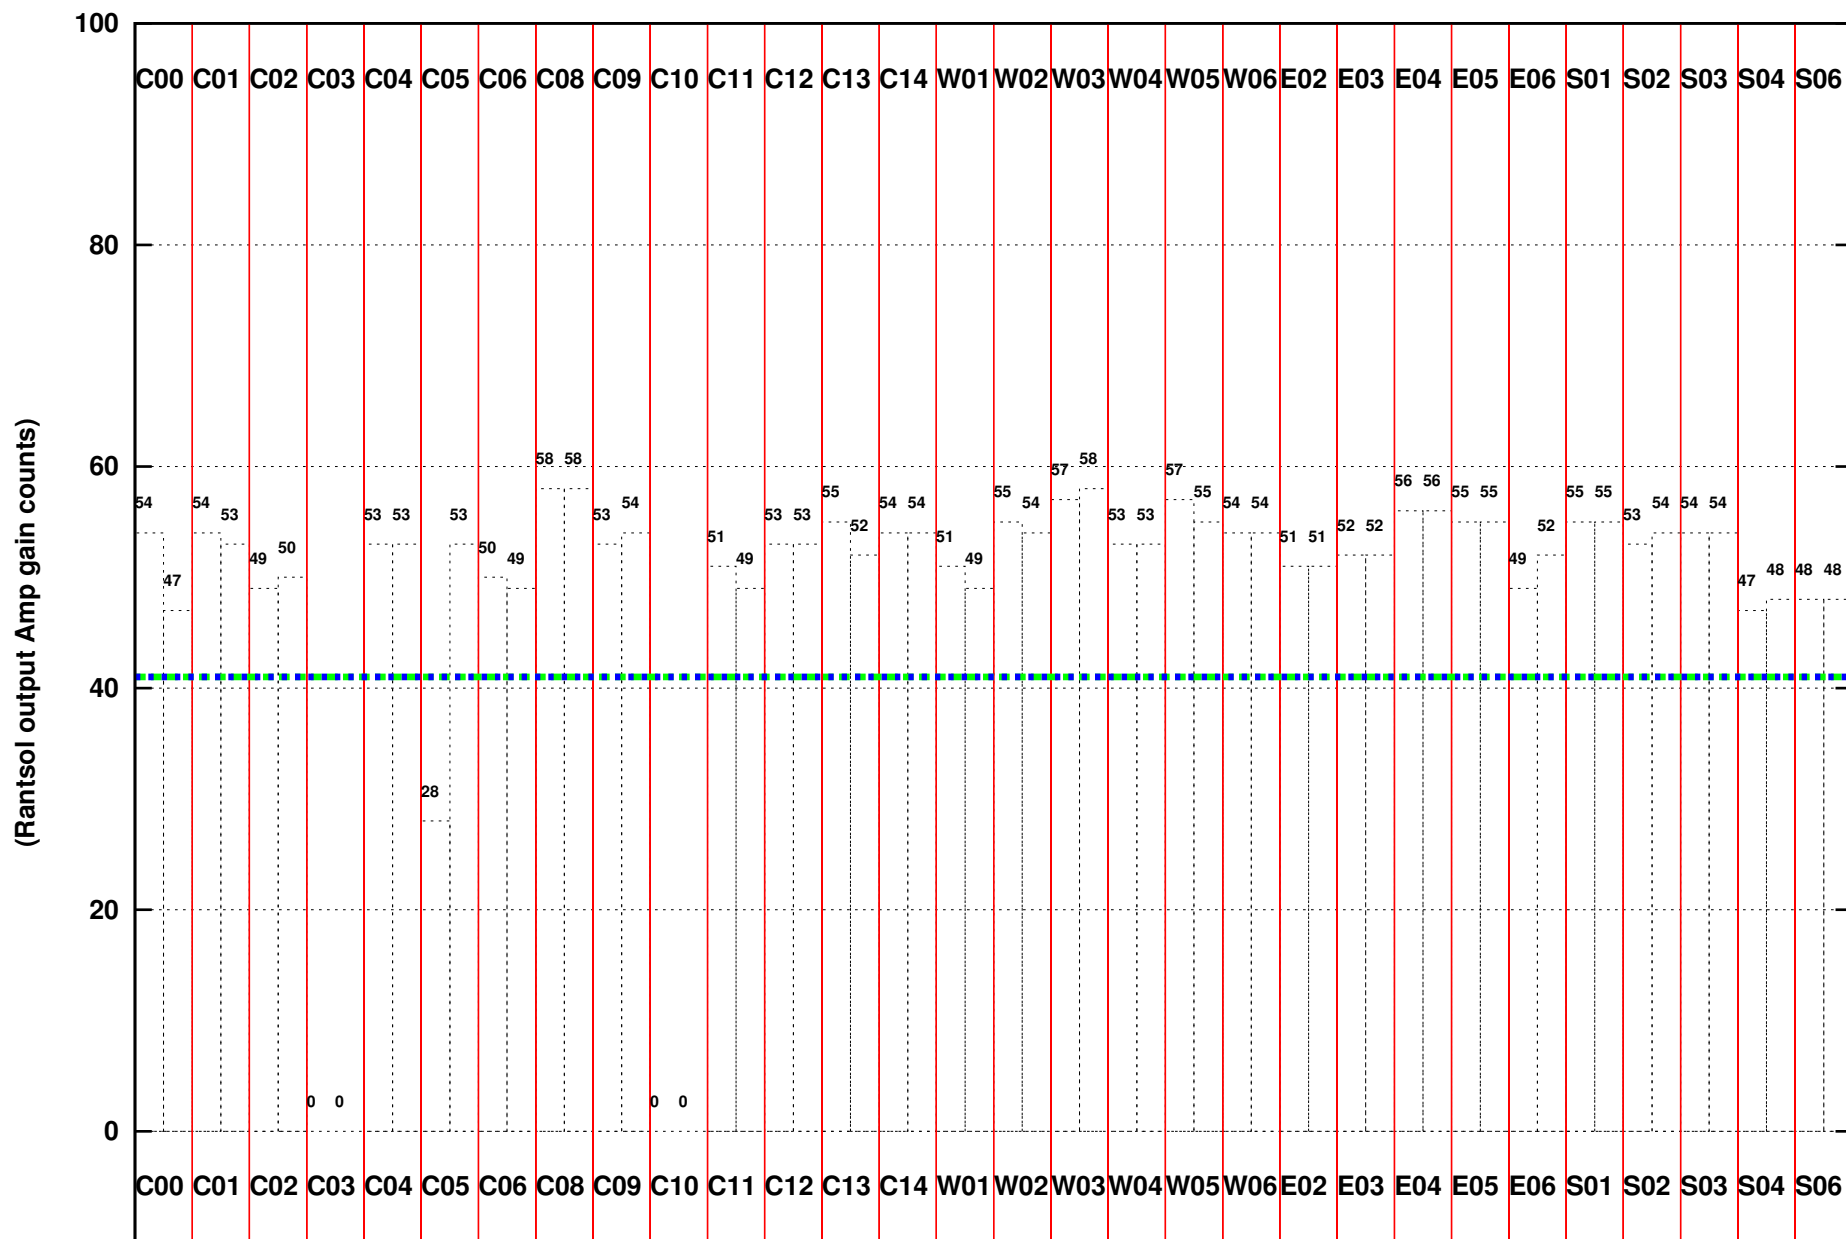

FRINGE STATUS (Rf:500.000,500.000 MHz., LO1:500.000,500.000 MHz., LO4/5:0.000,0.000 MHz.)

(File:/gwbifrddata1/24jan/38_056_24jan2021_gwb.lta, scan:0, chan:1024, Src:3C147, Date:24Jan2021 00:01:51)