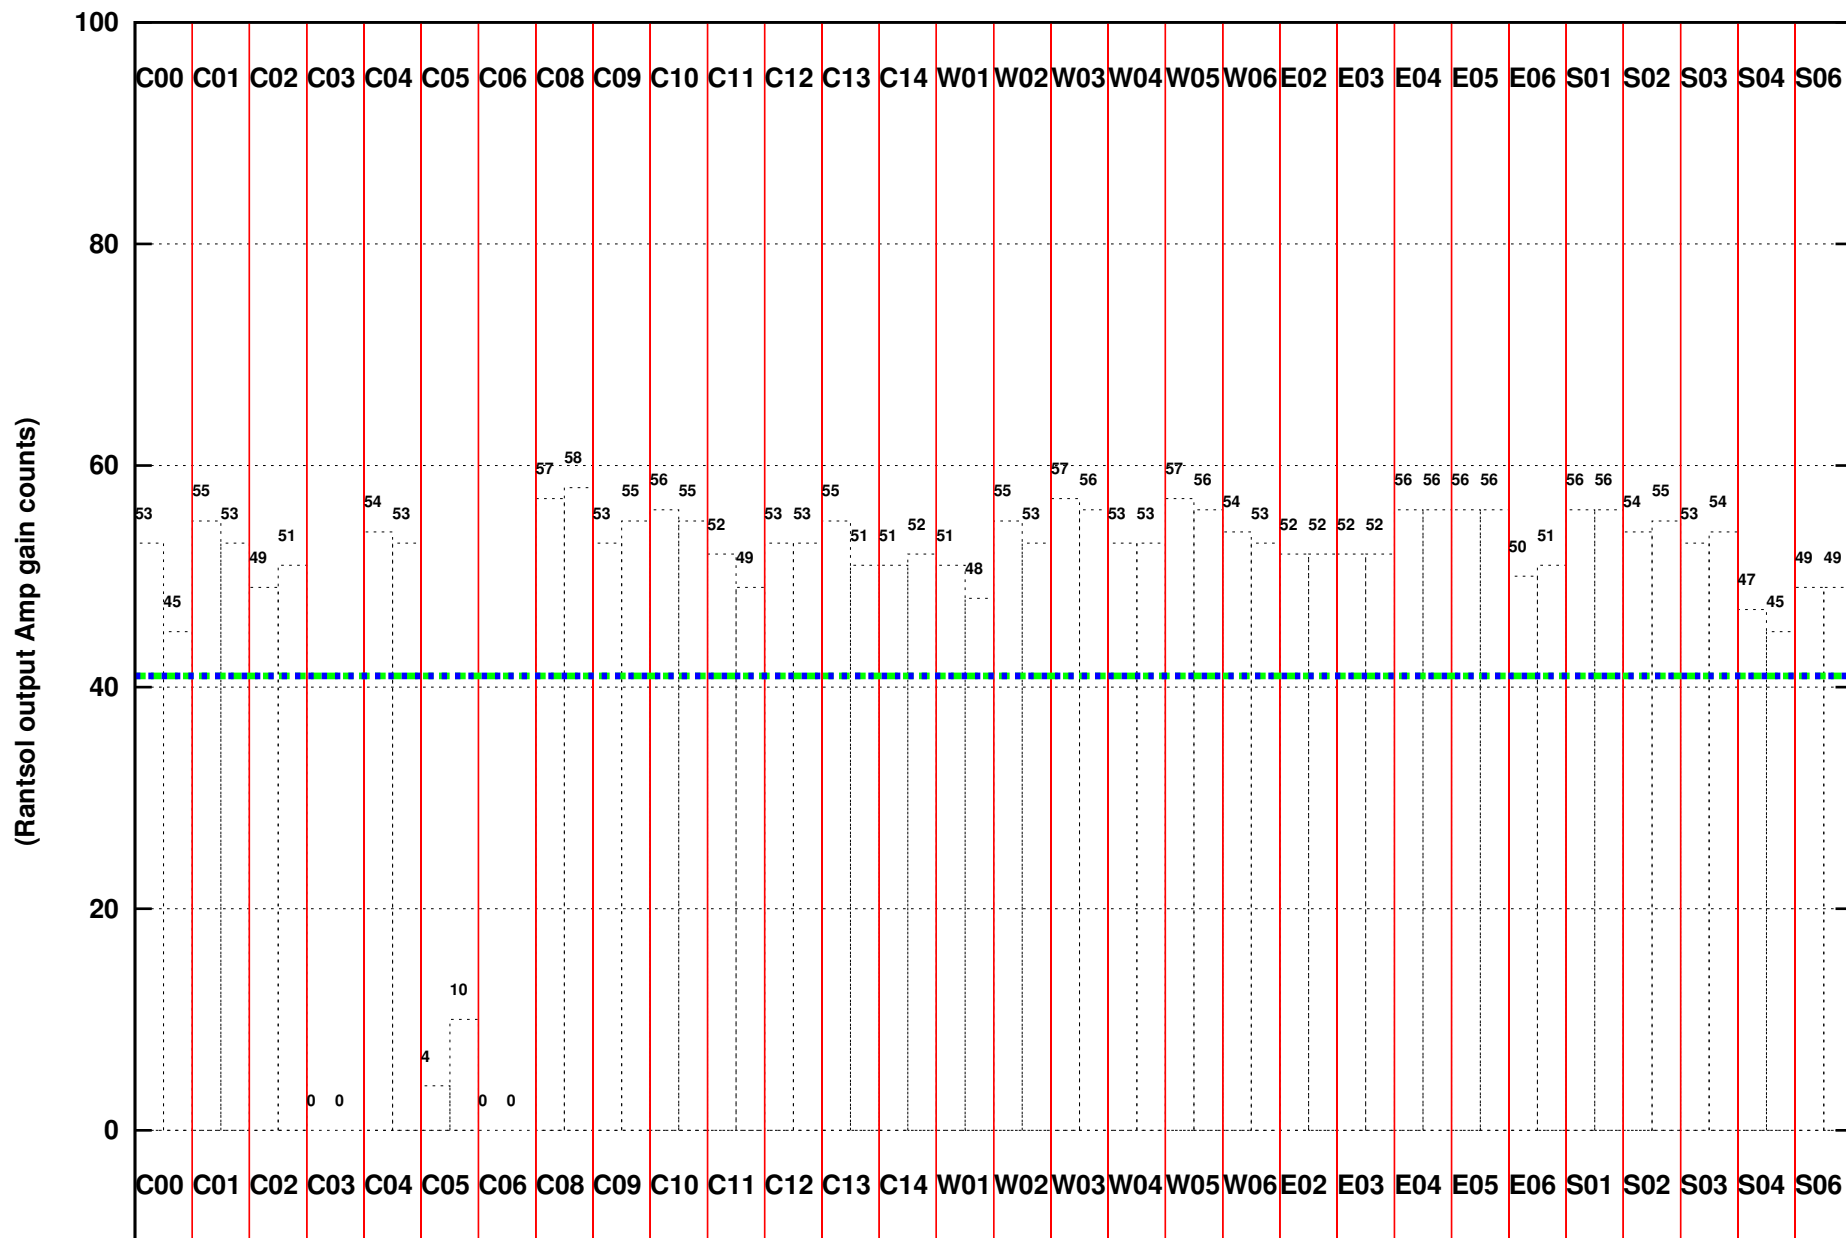

FRINGE STATUS (Rf:515.000,515.000 MHz., LO1:515.000,515.000 MHz., LO4/5:0.000,0.000 MHz.)

(File:/gwbifrddata2/25jan/39_077_25jan2021_10sec.lta, scan:0, chan:8192, Src:3C147, Date:25Jan2021 22:31:42)