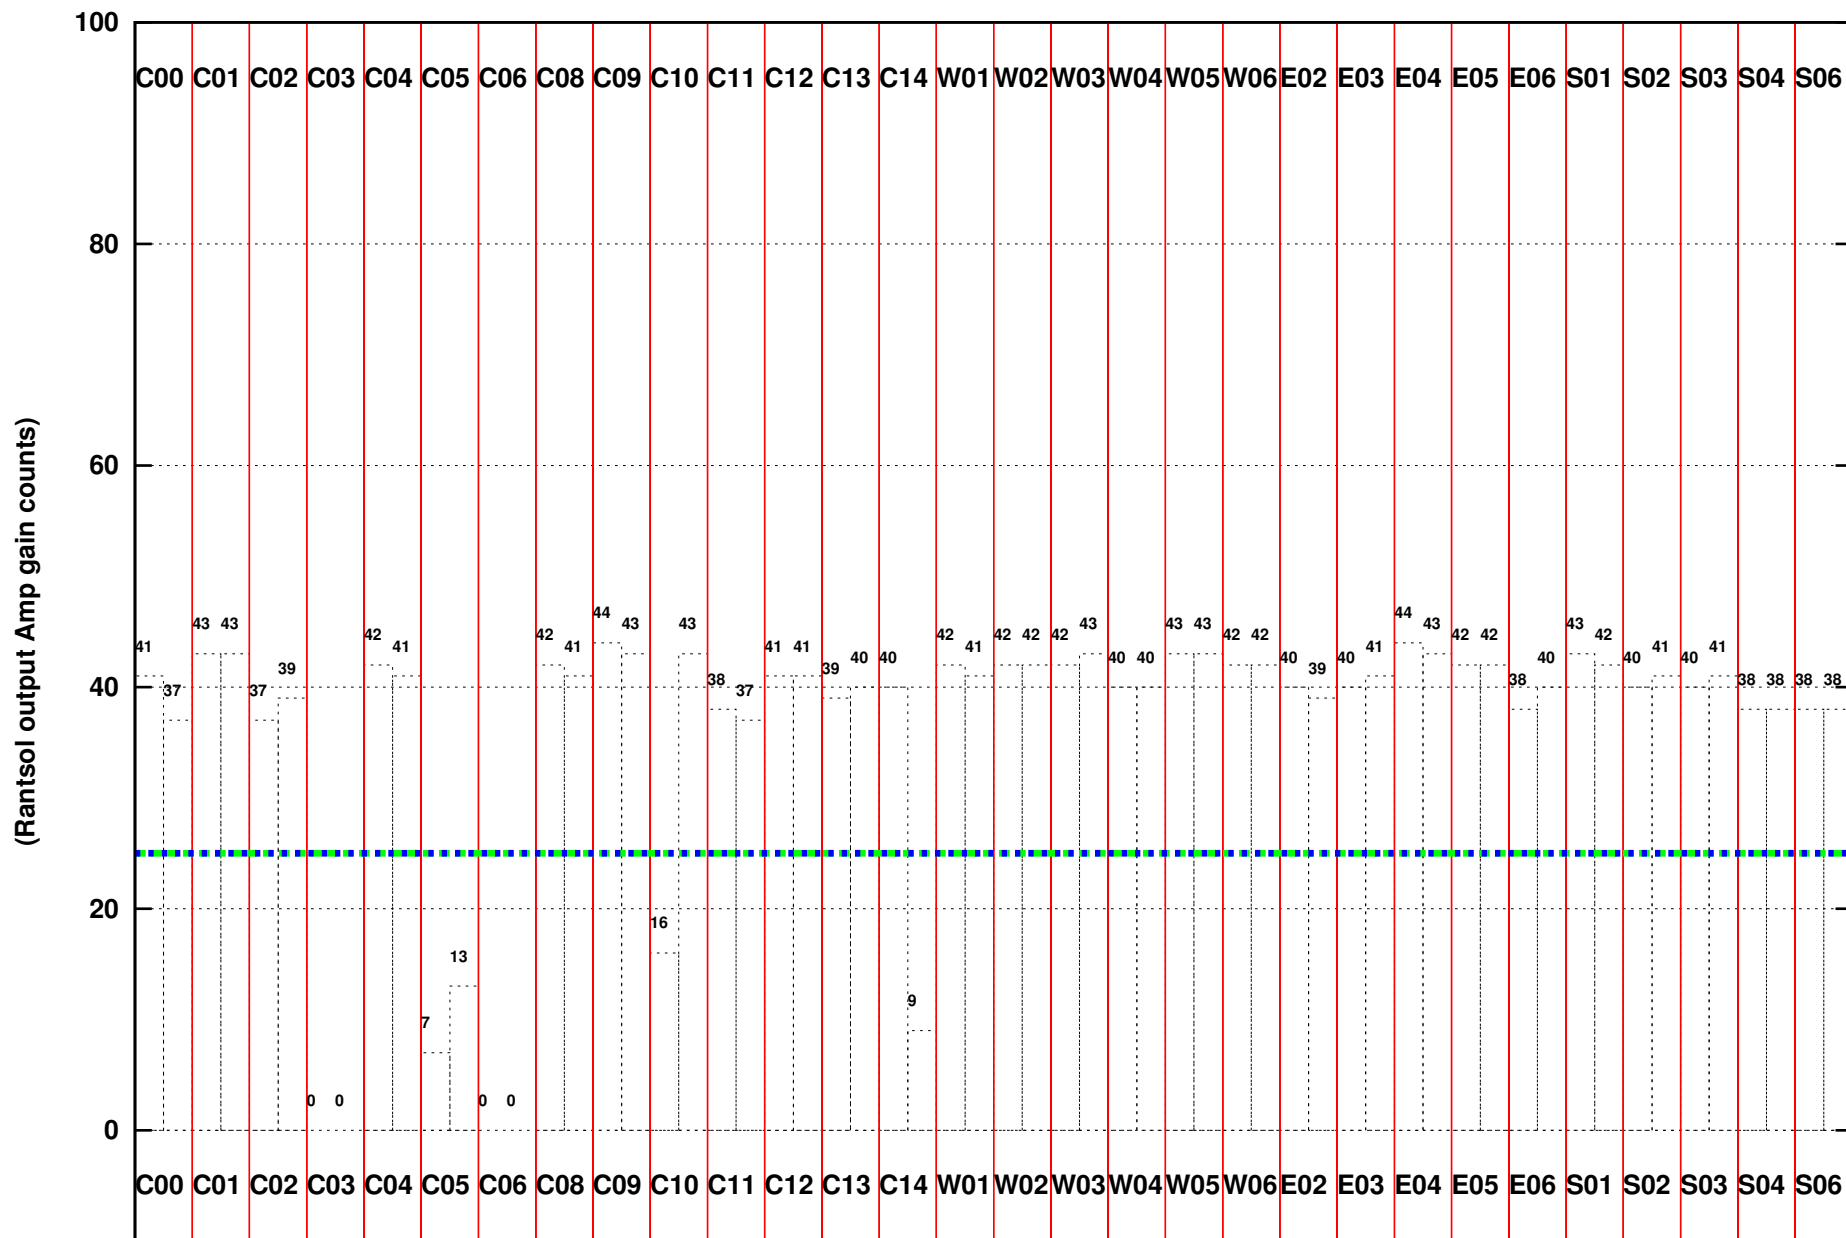

FRINGE STATUS (Rf:271.000,271.000 MHz., LO1:220.000,220.000 MHz., LO4/5:149.000,156.000 MHz.)

( File:/gsbifrdta/25jan/39\_077\_25jan2021\_gsb.lta, scan:0, chan:256, Src:3C147, Date:25Jan2021 22:31:33)