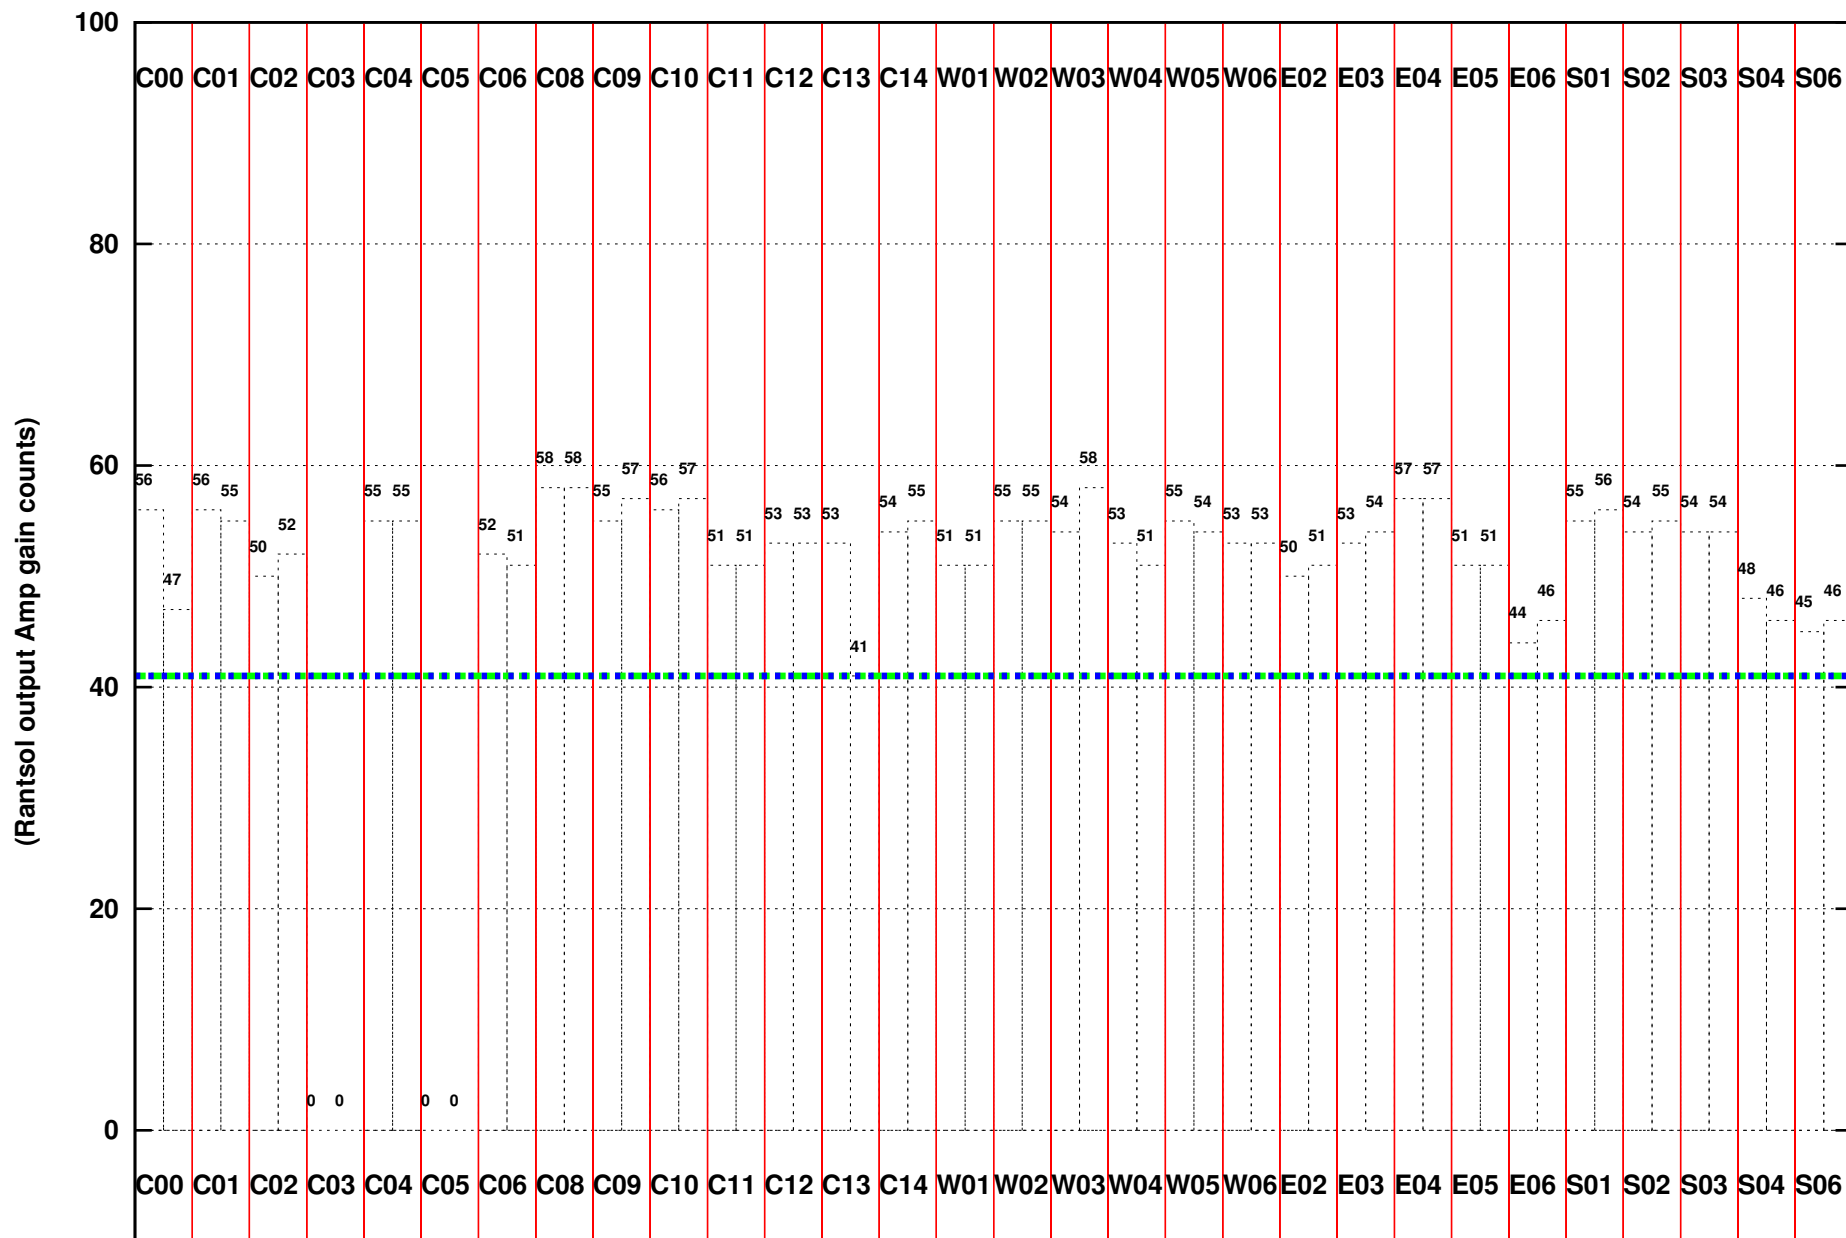

FRINGE STATUS (Rf:500.000,500.000 MHz., LO1:500.000,500.000 MHz., LO4/5:0.000,0.000 MHz.)

(File:/gwbifrddata1/27jan/39_036_27jan2021_gwb.lta, scan:0, chan:1024, Src:3C286, Date:27Jan2021 04:22:45)