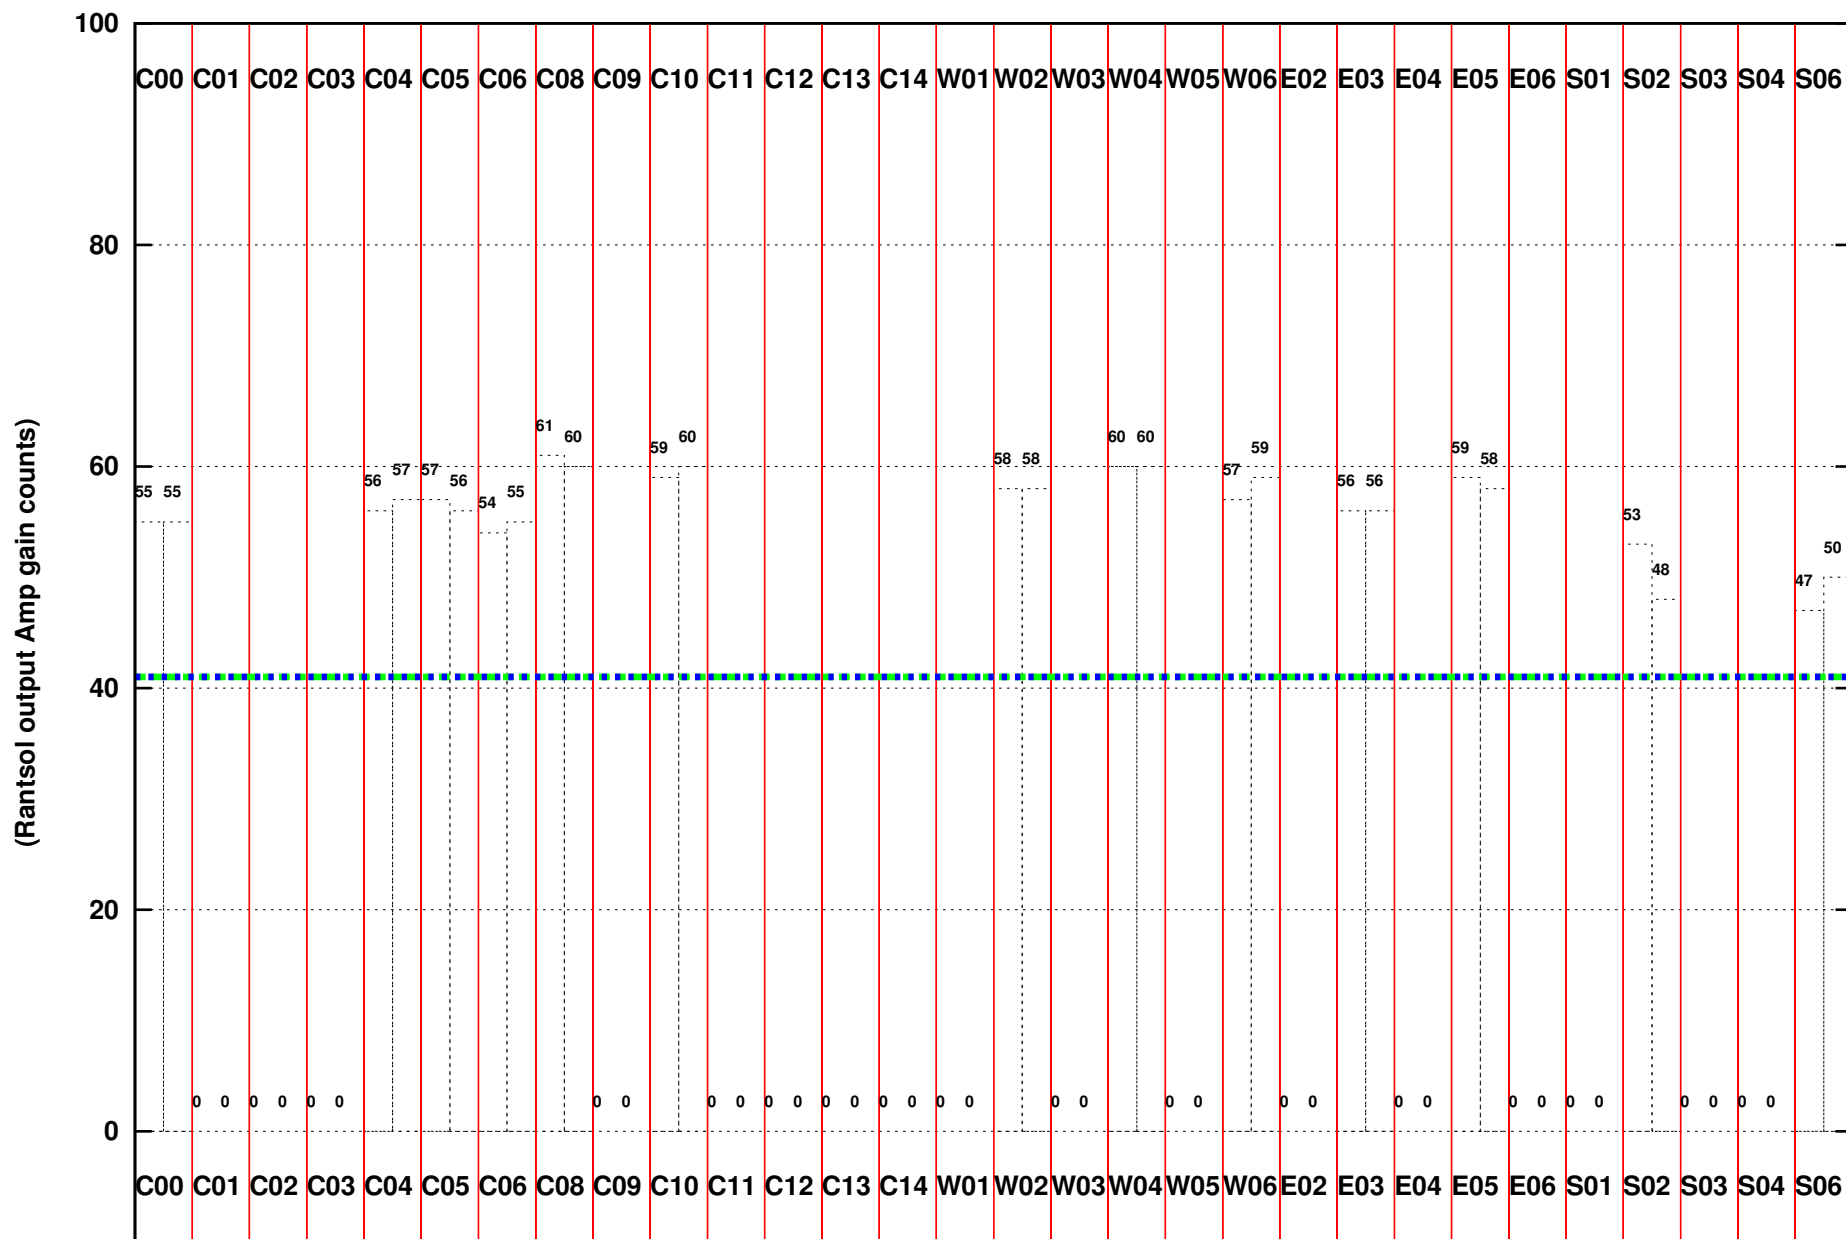

FRINGE STATUS (Rf:550.000,550.000 MHz., LO1:550.000,550.000 MHz., LO4/5:0.000,0.000 MHz.)

( File:/gwbifdata2/28jan/39\_072\_28jan2021\_gwb\_b4.lta, scan:0, chan:1024, Src:3C48, Date:28Jan2021 19:23:44)