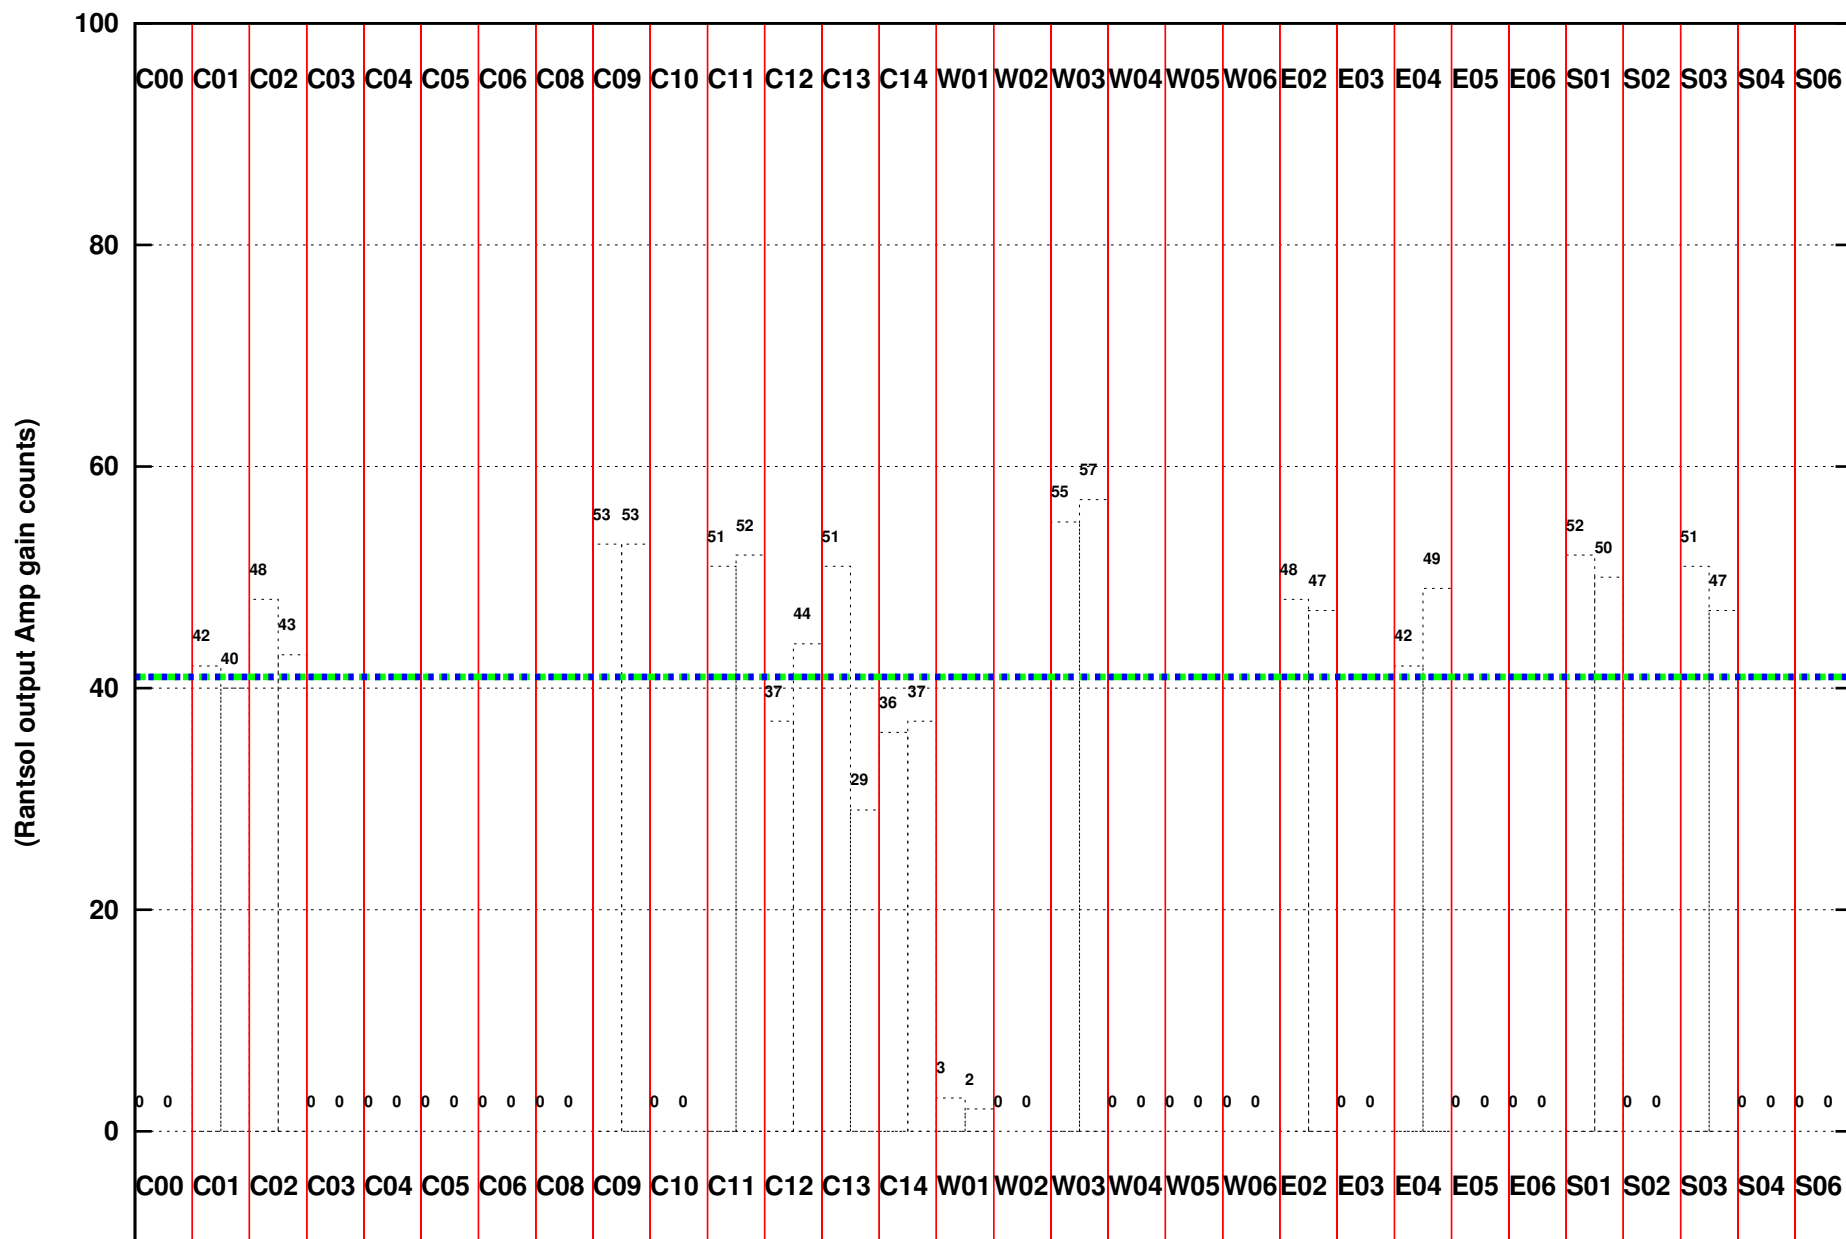

FRINGE STATUS (Rf:1000.000,1000.000 MHz., LO1:1000.000,1000.000 MHz., LO4/5:0.000,0.000 MHz.)

(File:/gwbifrddata1/28jan/39_072_28jan2021_gwb_b5.lta, scan:0, chan:1024, Src:3C48, Date:28Jan2021 19:23:24)