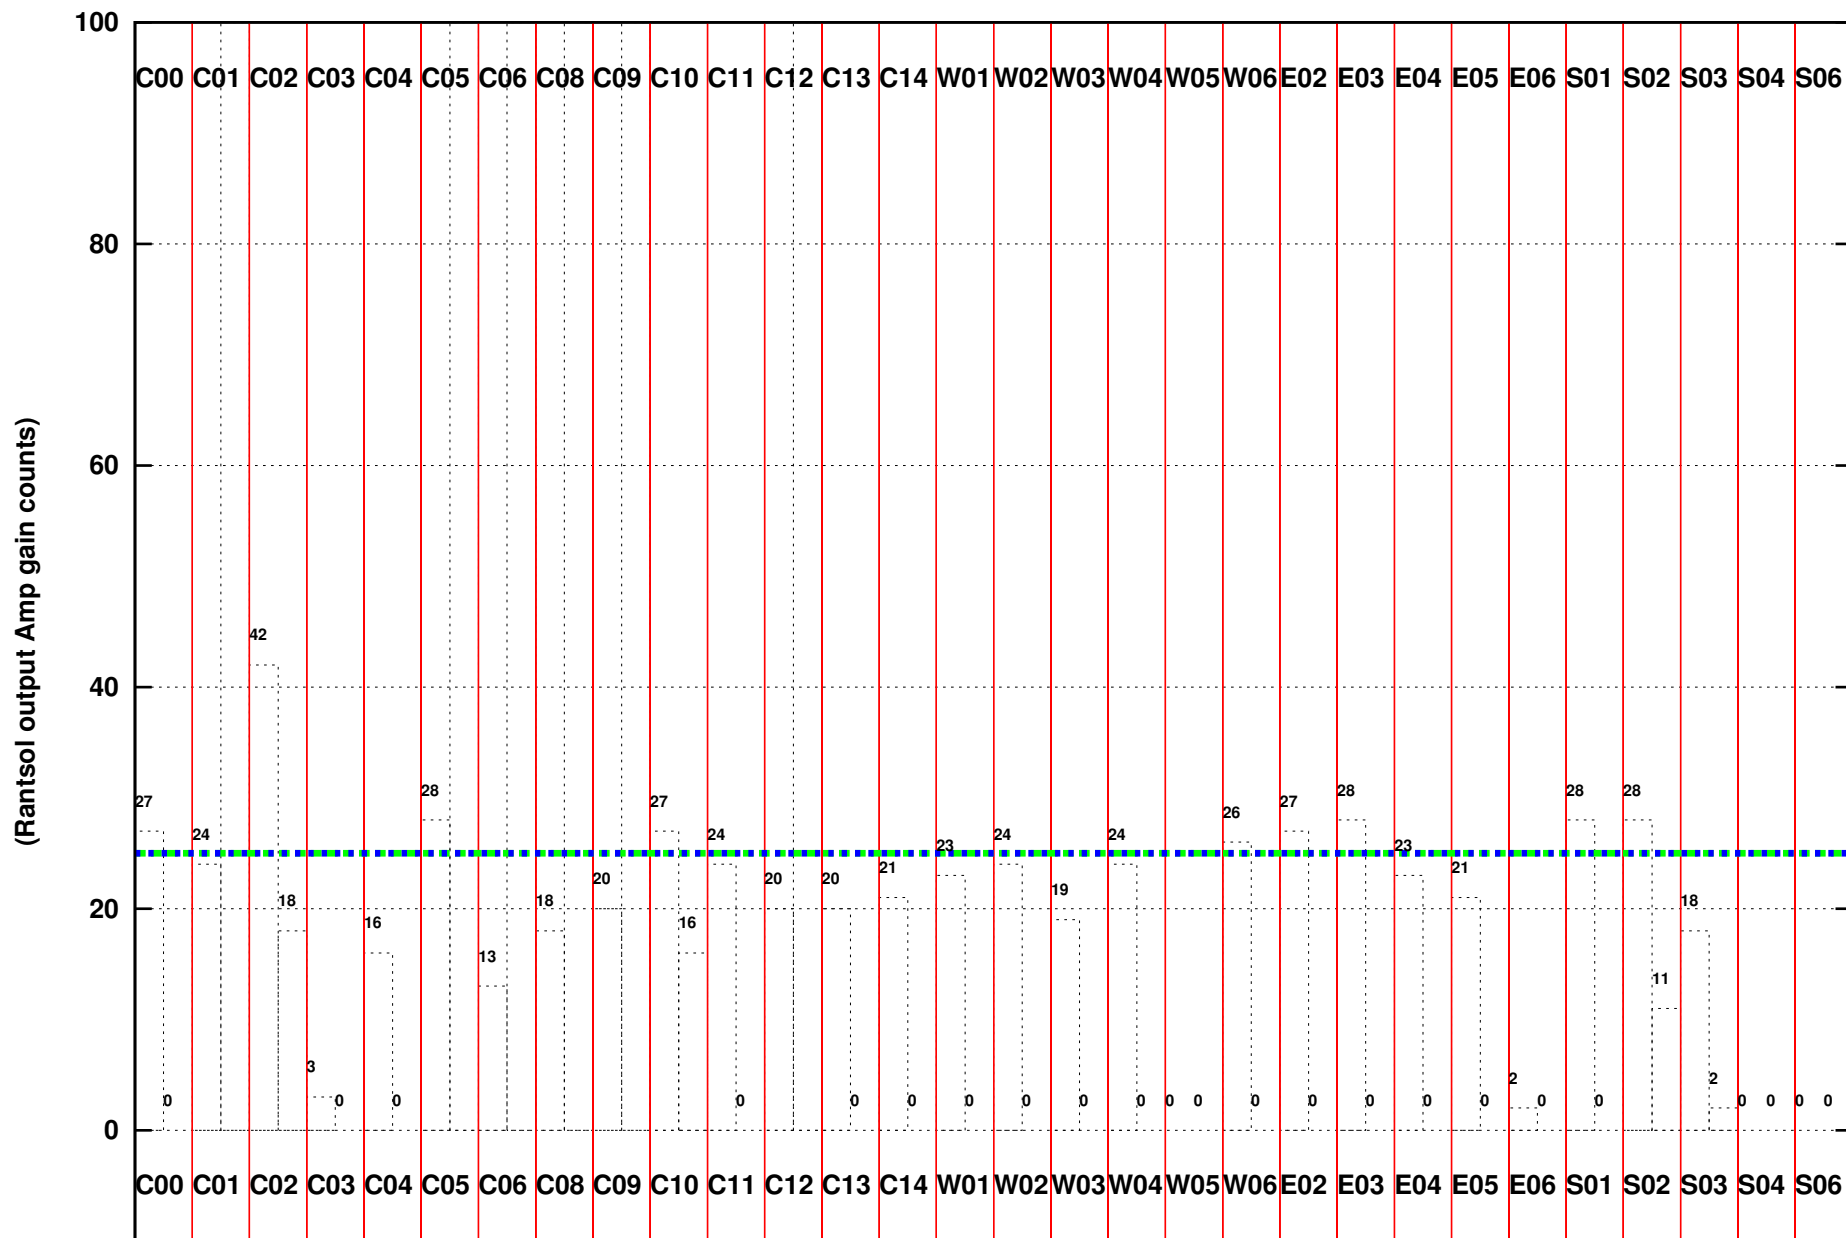

FRINGE STATUS (Rf:300.000,300.000 MHz., LO1:300.000,300.000 MHz., LO4/5:0.000,0.000 MHz.)

(File:/gwbifrddata1/29jan/39_036_29jan2021_gwb.lta, scan:0, chan:2048, Src:3C286, Date:29Jan2021 06:23:09)