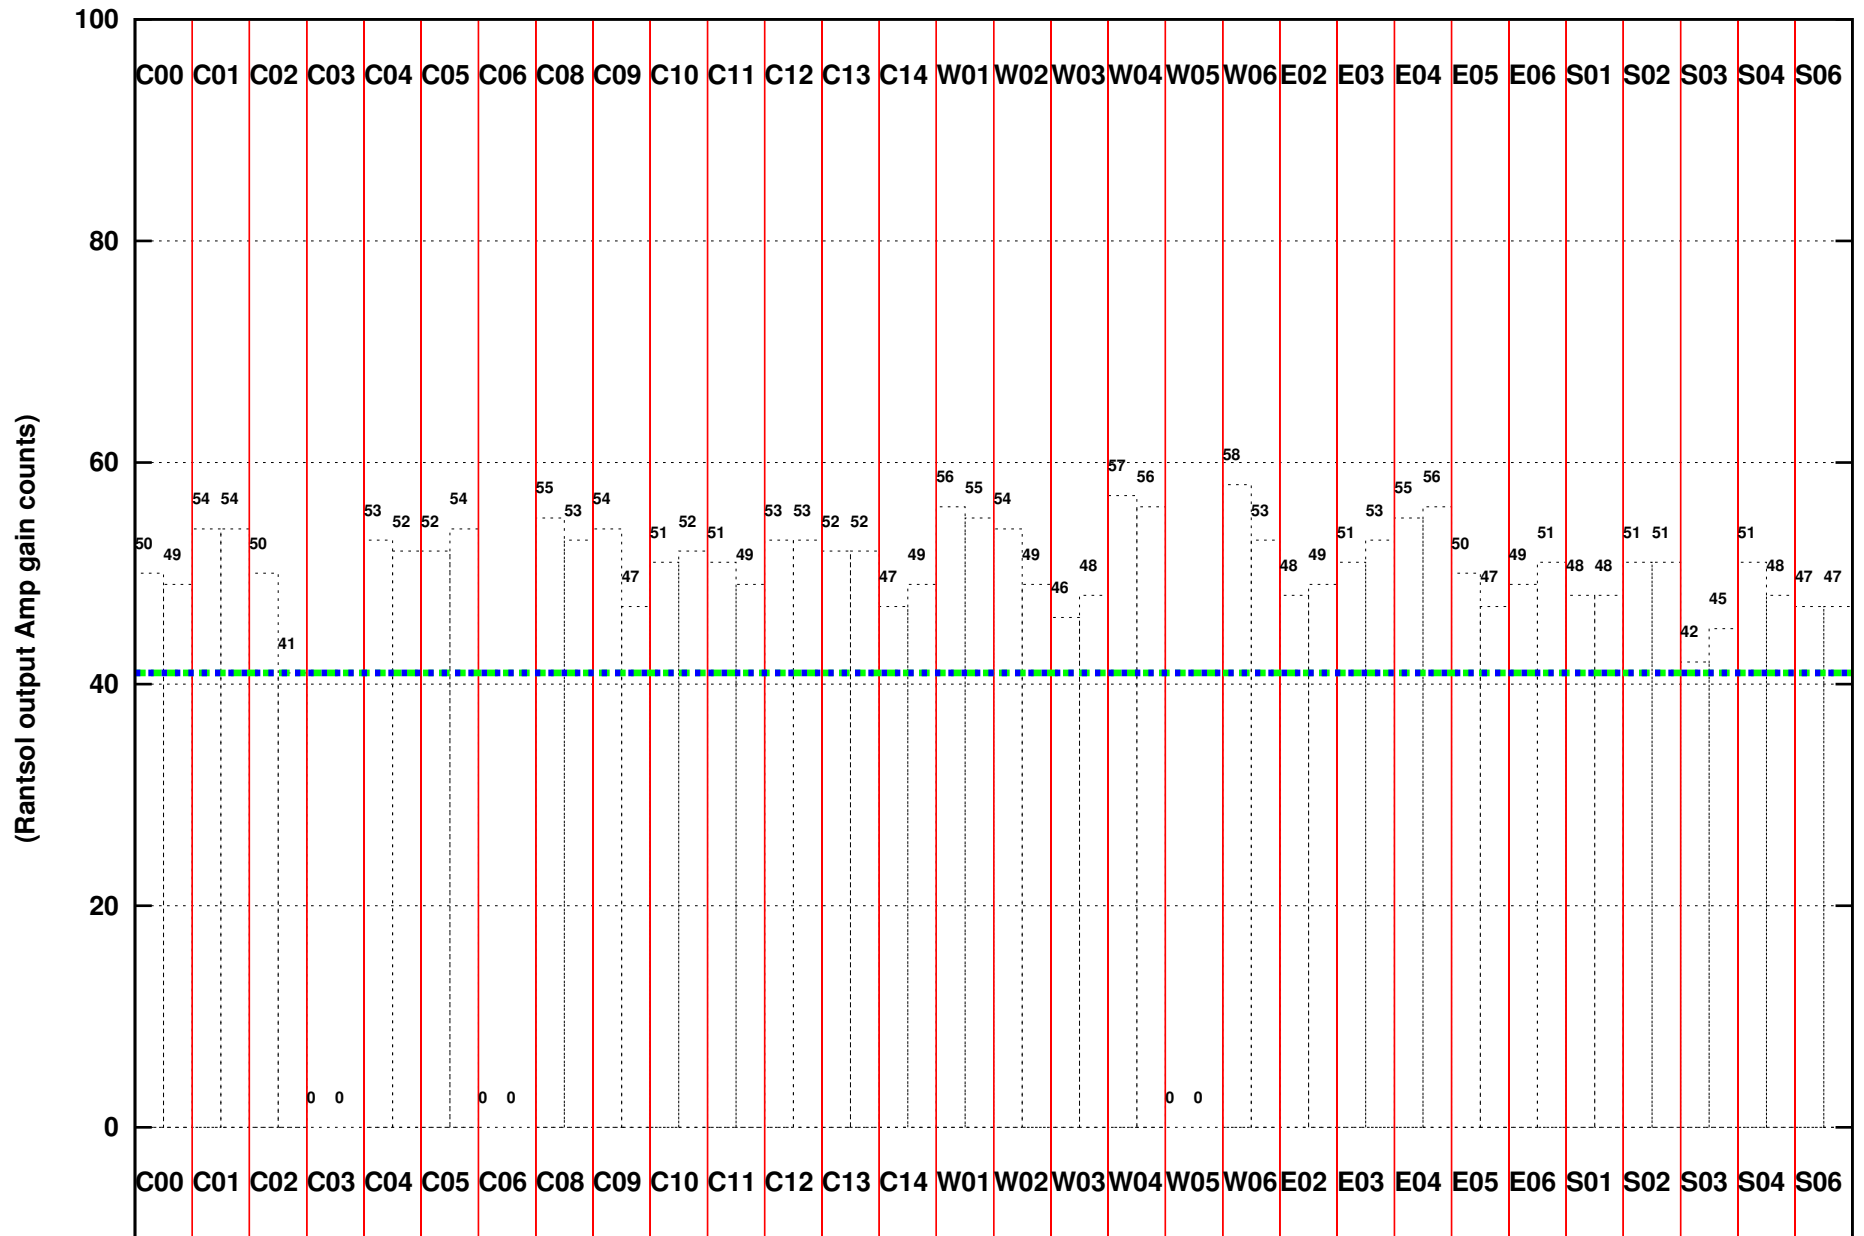

FRINGE STATUS (Rf:602.000,602.000 MHz., LO1:540.000,540.000 MHz., LO4/5:138.000,167.000 MHz.)

(File:/gsbifrddata1/29jan/39_072_29jan2021_gsb.lta, scan:0, chan:128, Src:3C48, Date:29Jan2021 14:37:30)