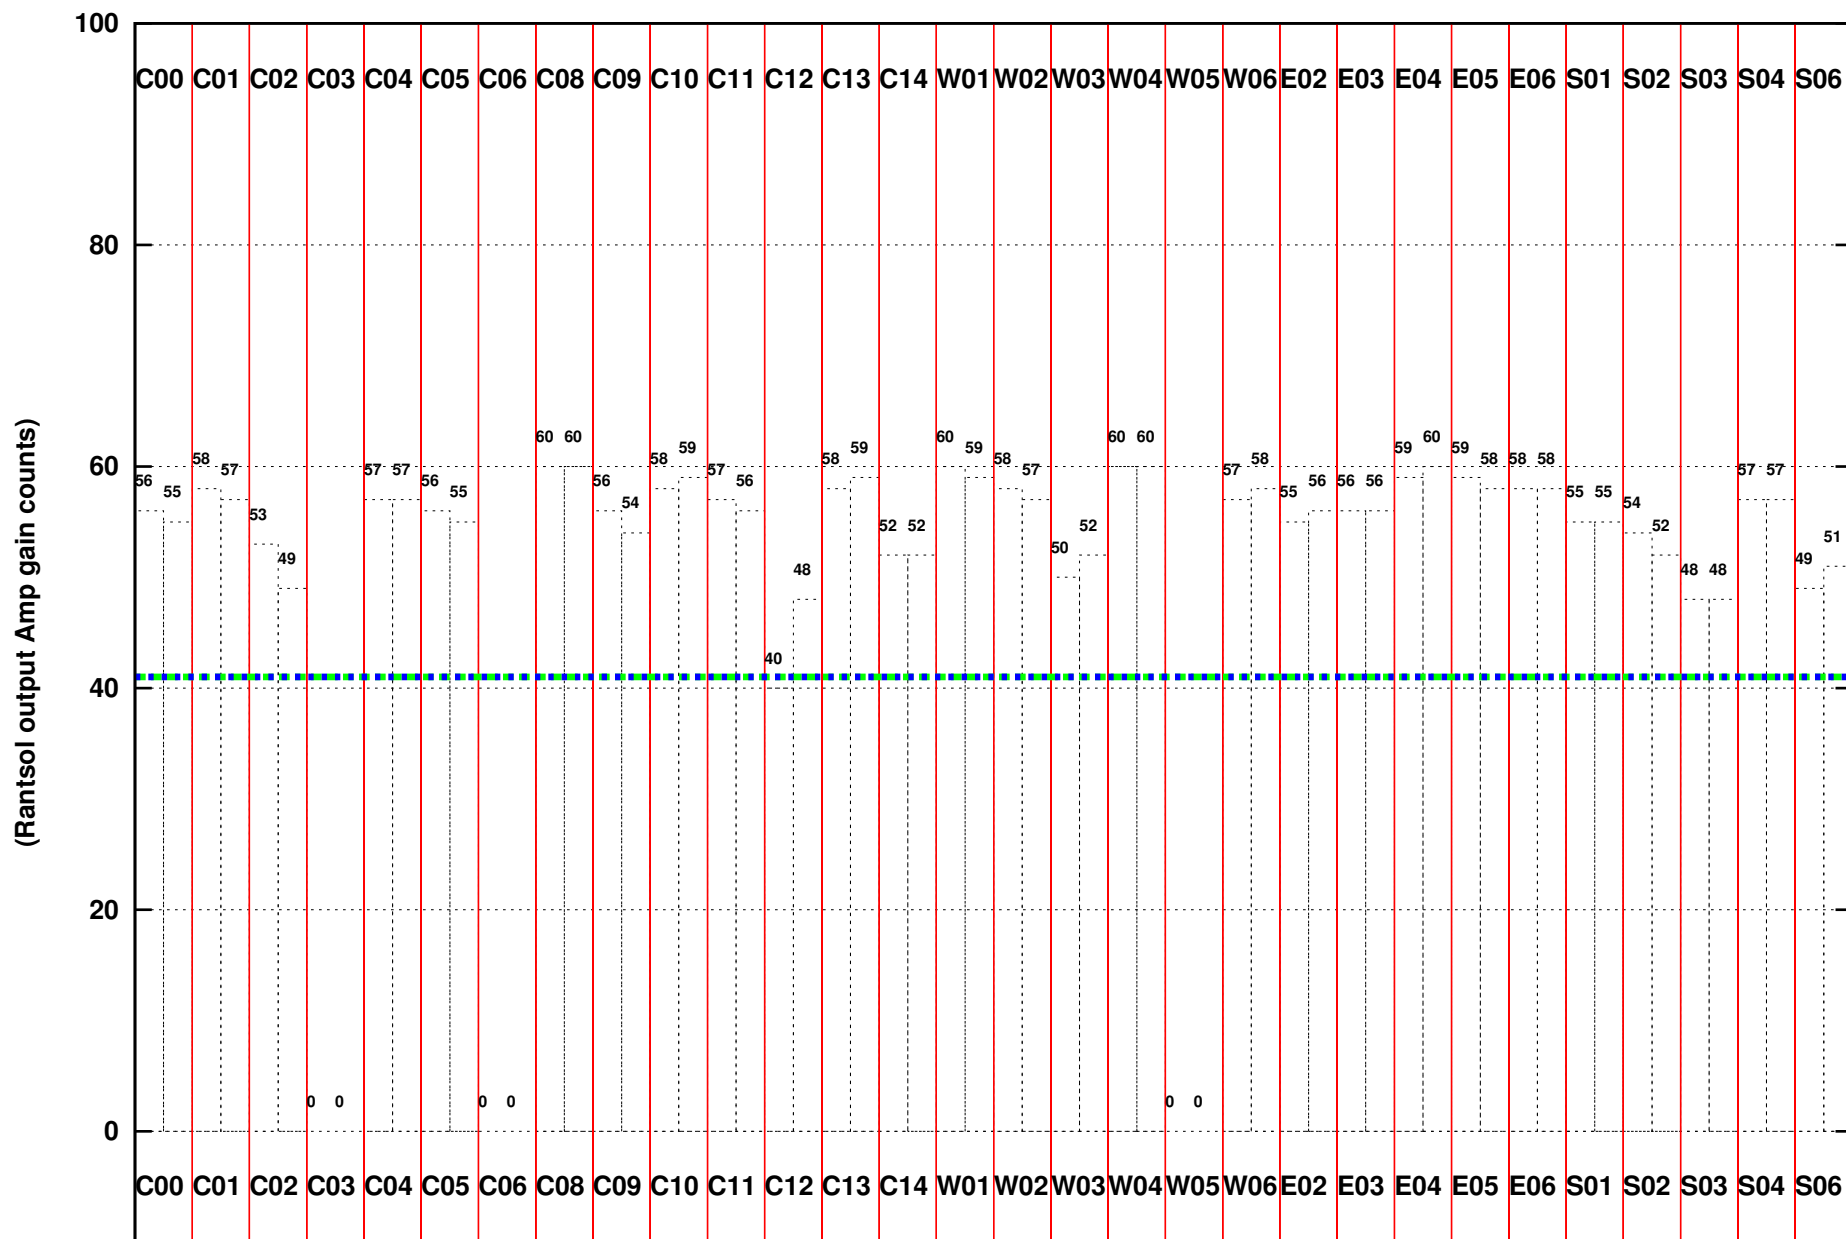

FRINGE STATUS (Rf:550.000,550.000 MHz., LO1:550.000,550.000 MHz., LO4/5:0.000,0.000 MHz.)

(File:/gwbifrddata1/29jan/39_072_29jan2021_gwb.lta, scan:0, chan:1024, Src:3C48, Date:29Jan2021 14:37:32)