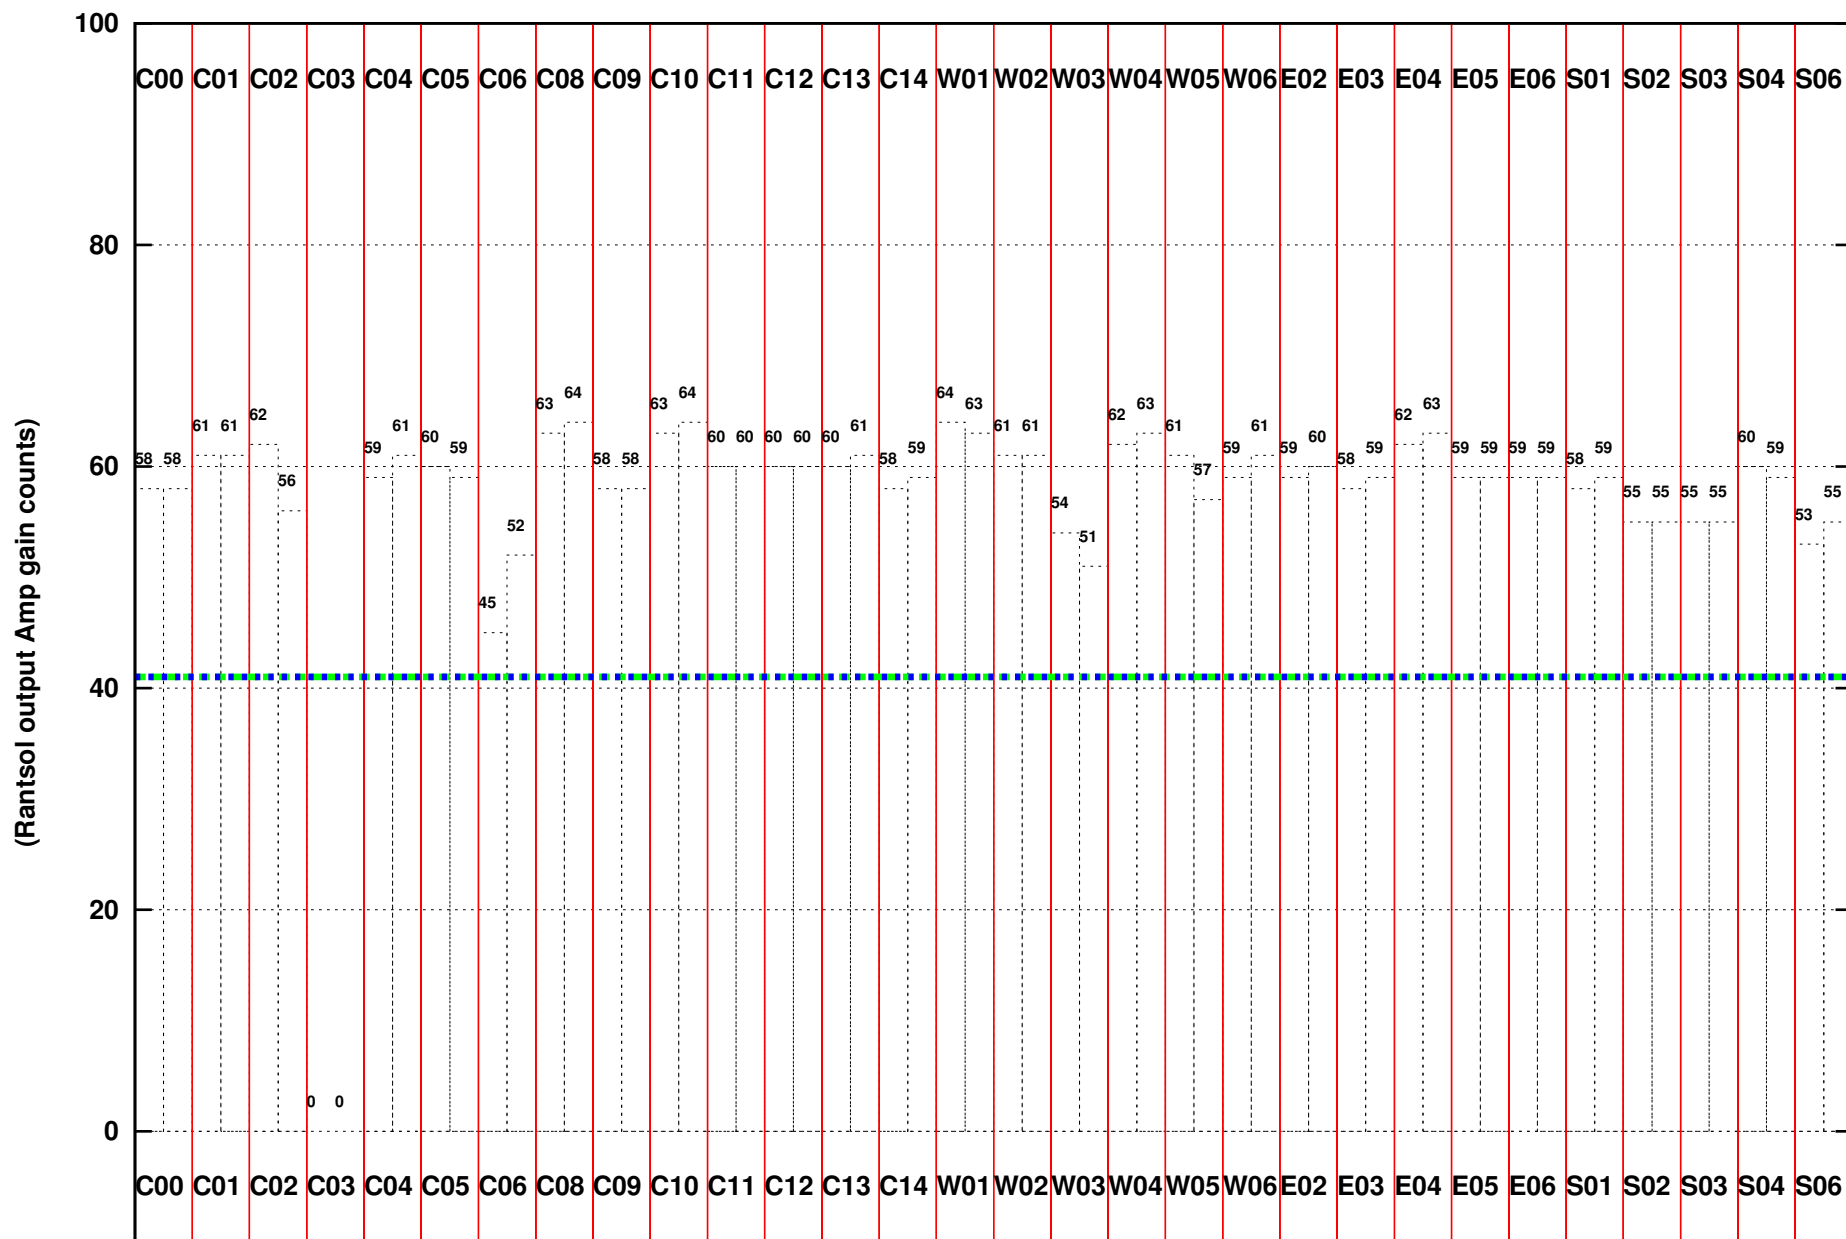

FRINGE STATUS (Rf:550.000,550.000 MHz., LO1:550.000,550.000 MHz., LO4/5:0.000,0.000 MHz.)

( File:/gwbifrddata1/31jan/39\_041\_31jan2021\_gwb.lta, scan:0, chan:2048, Src:3C286, Date:31Jan2021 07:26:20)