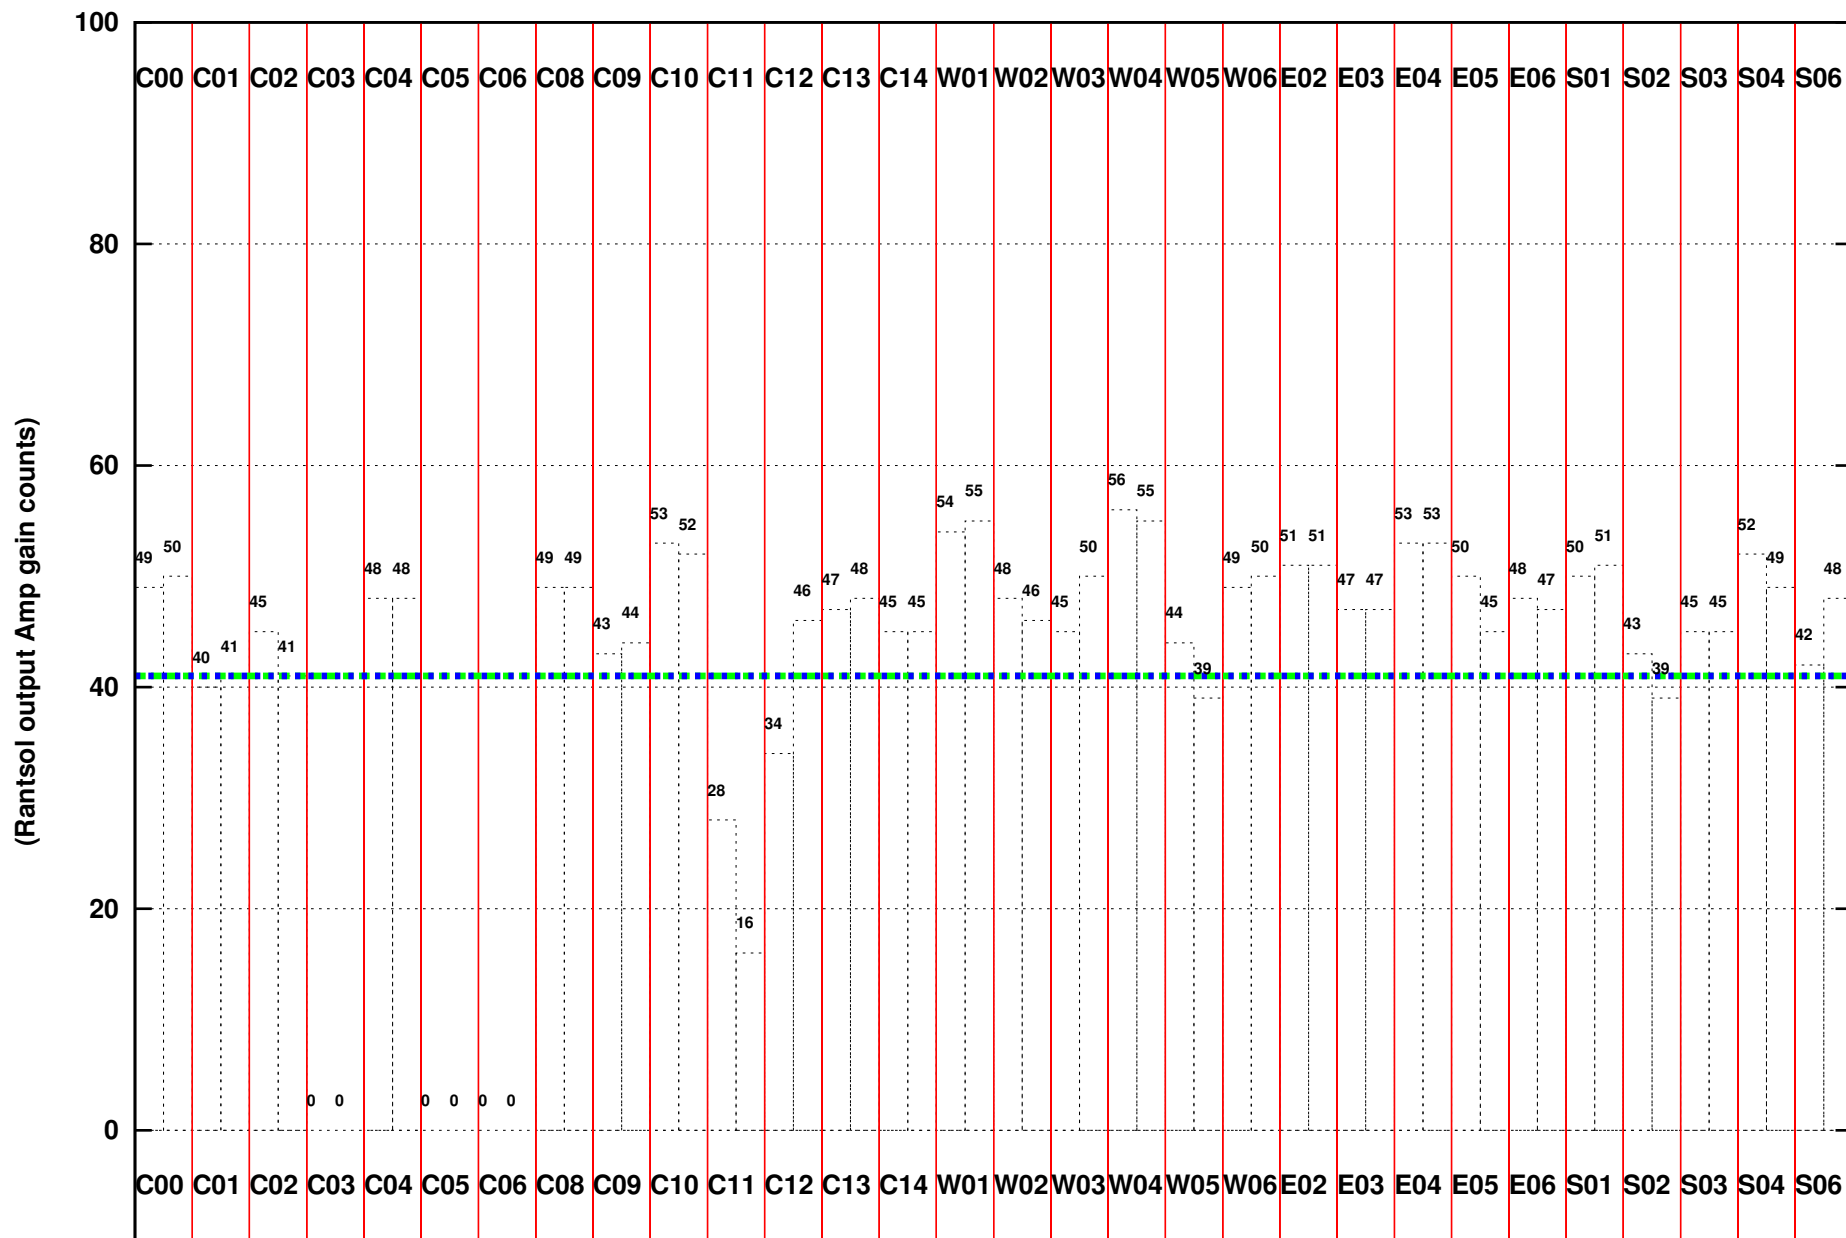

FRINGE STATUS (Rf:550.000,550.000 MHz., LO1:550.000,550.000 MHz., LO4/5:0.000,0.000 MHz.)

( File:/gwbifrddata/01feb/39\_078\_01feb2021\_gwb.lta, scan:0, chan:1024, Src:3C286, Date:01Feb2021 09:32:38)