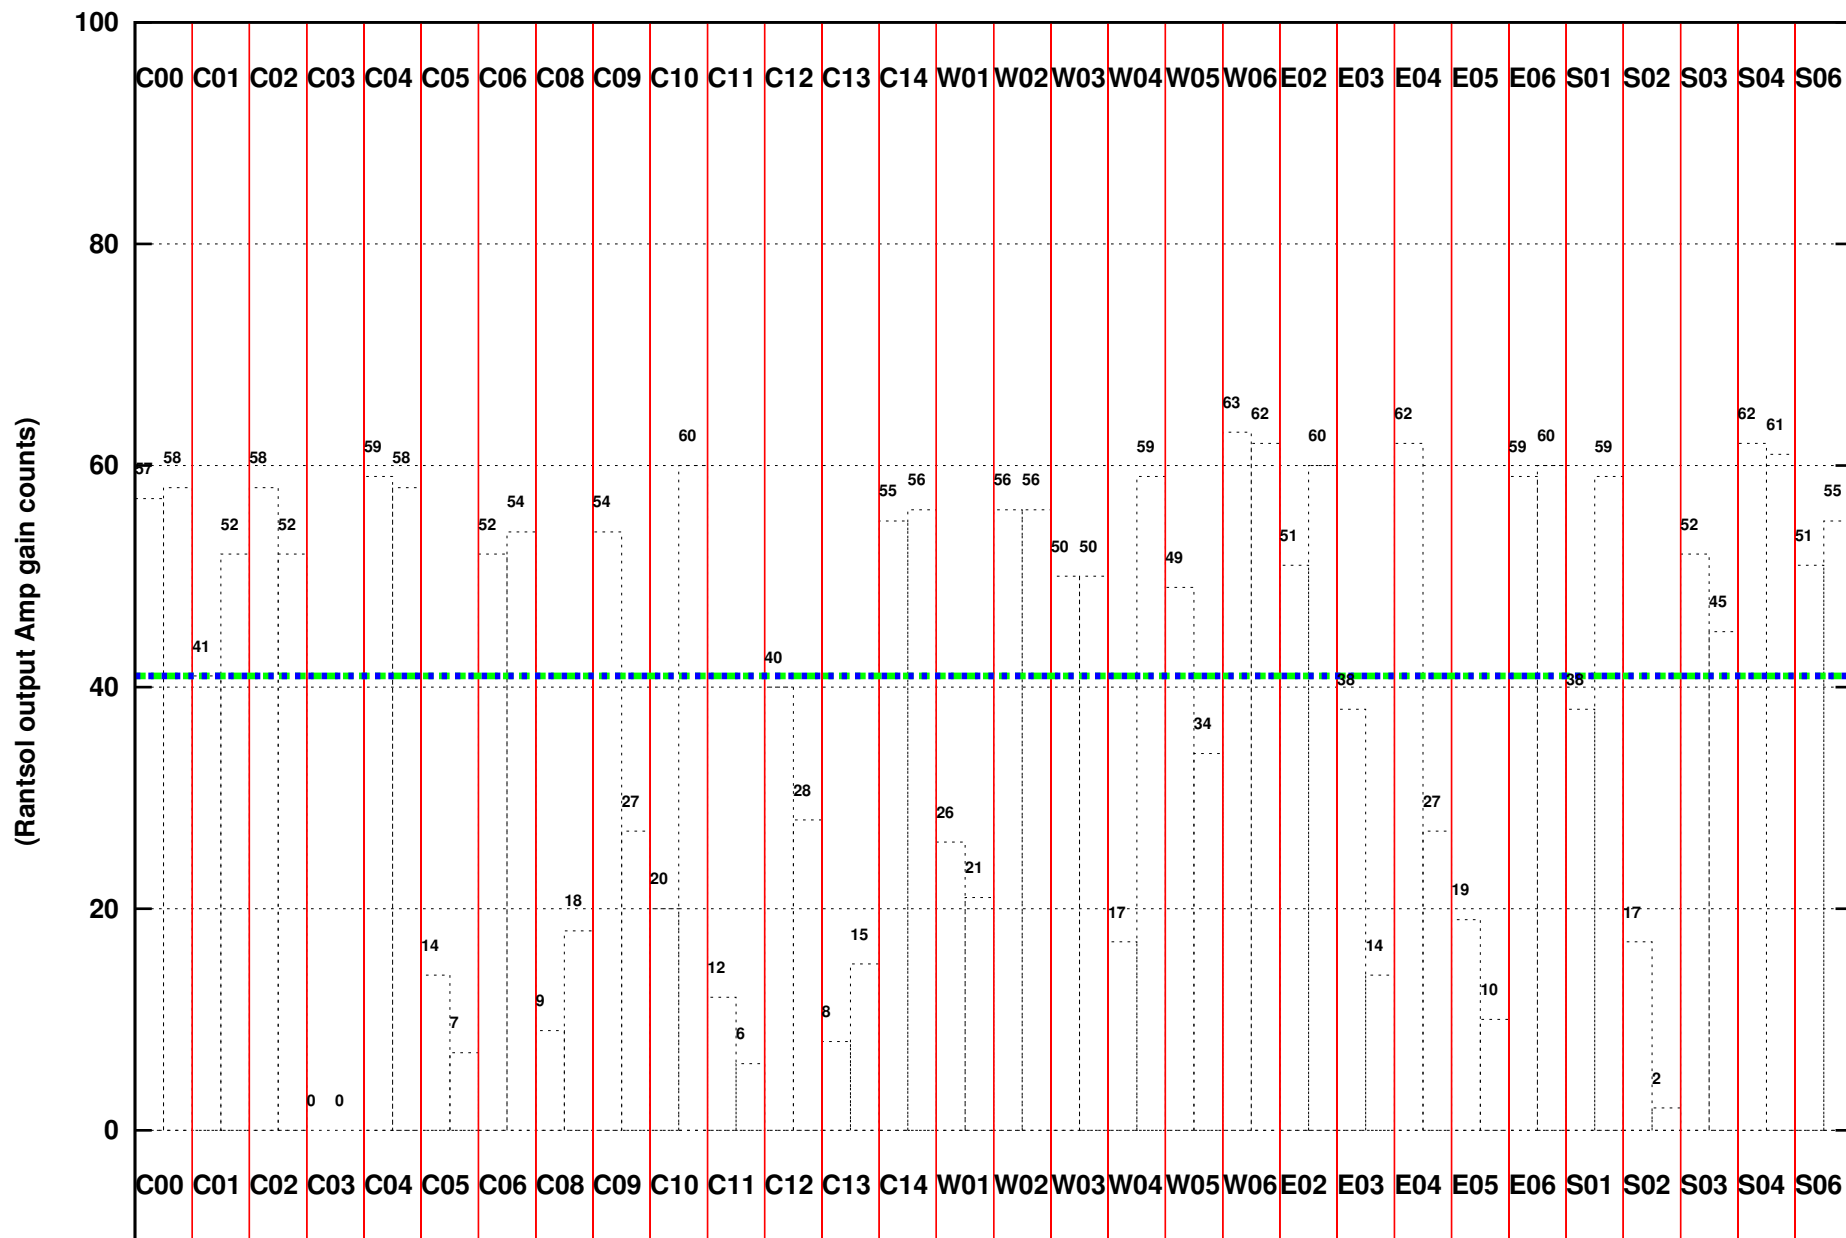

FRINGE STATUS (Rf:950.000,950.000 MHz., LO1:950.000,950.000 MHz., LO4/5:0.000,0.000 MHz.)

( File:/gwbifrddata1/01feb/39\_007\_01feb2021\_gwb.lta, scan:0, chan:1024, Src:3C147, Date:01Feb2021 22:53:56)