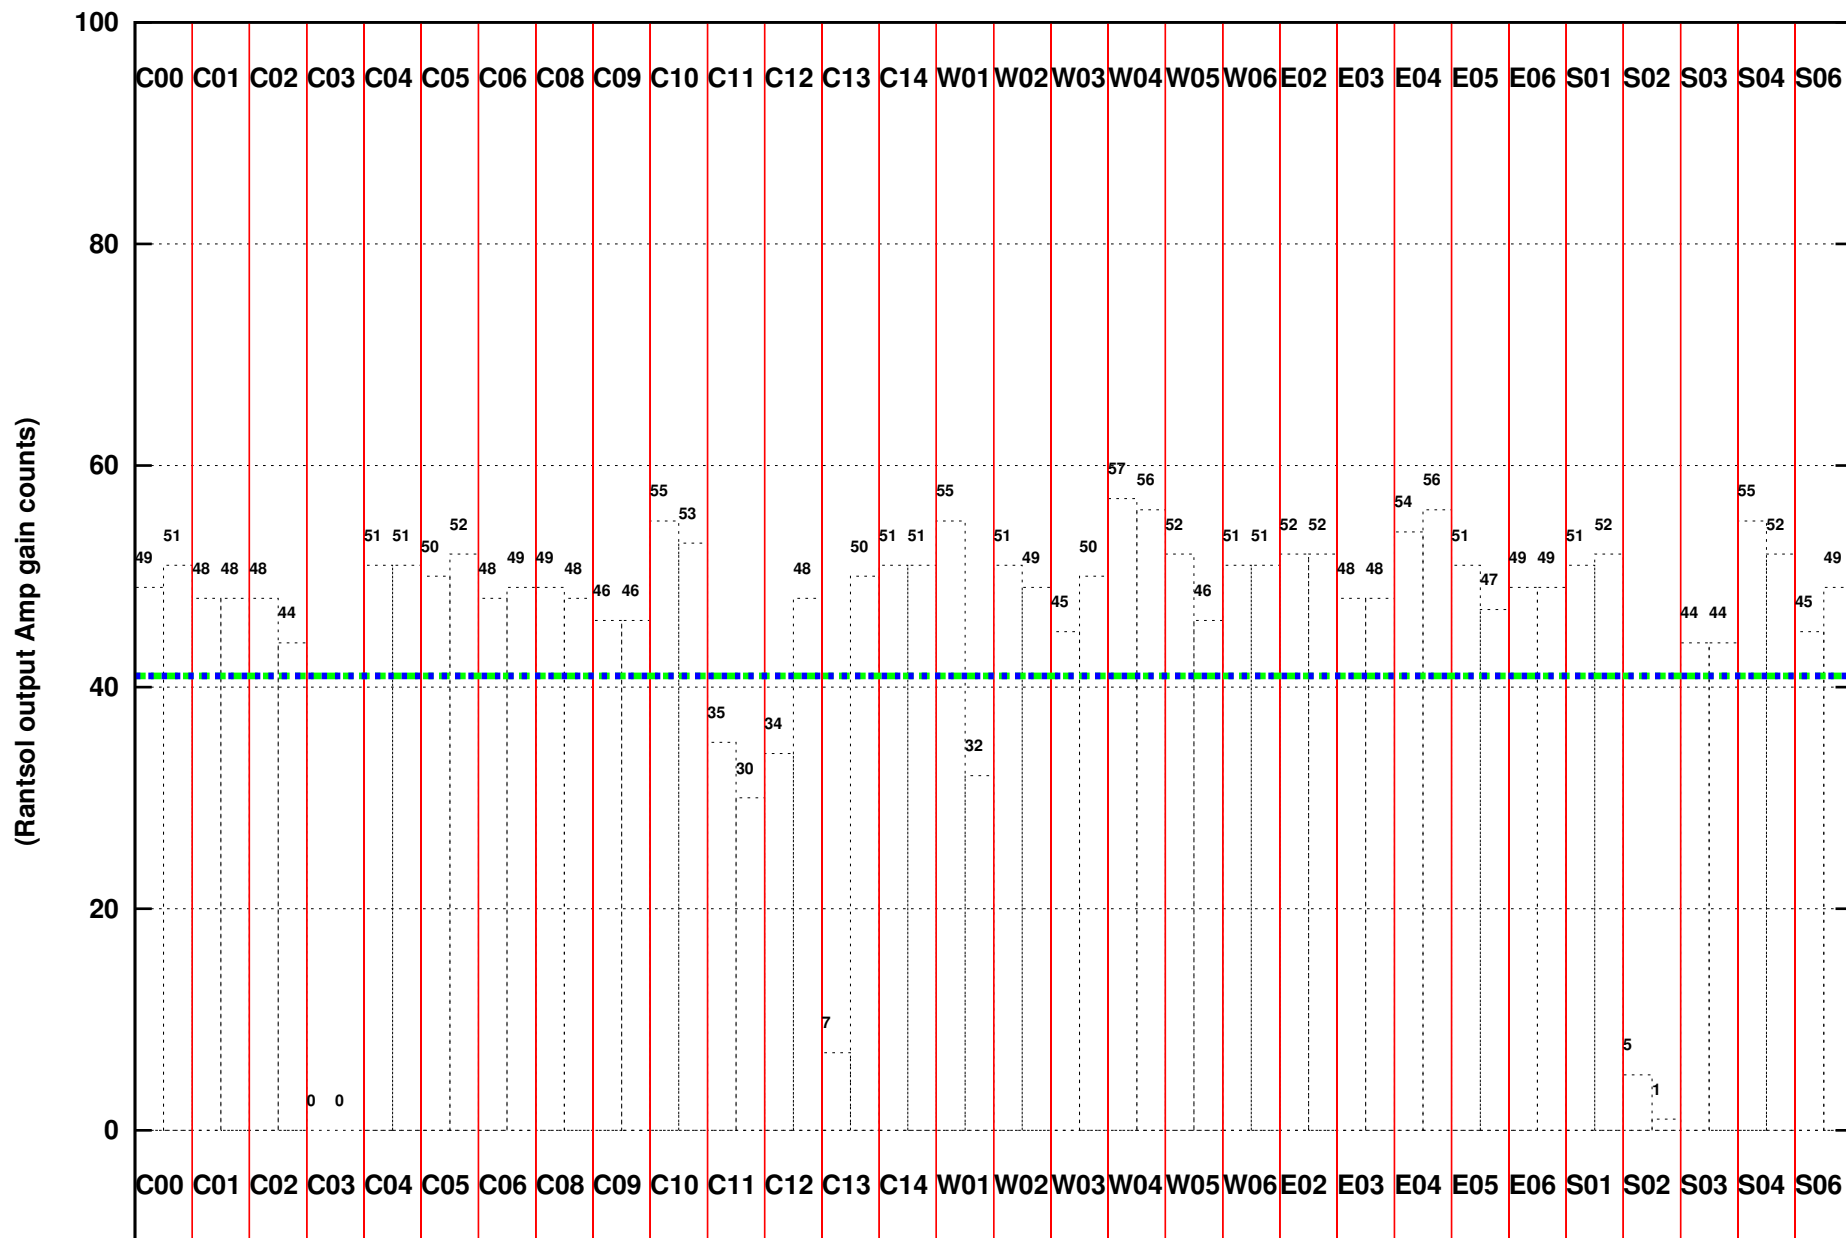

FRINGE STATUS (Rf:550.000,550.000 MHz., LO1:550.000,550.000 MHz., LO4/5:0.000,0.000 MHz.)

(File:/gwbifrddata2/02feb/39_047_02feb2021_b4_gwb.lta, scan:0, chan:1024, Src:3C286, Date:02Feb2021 09:20:14)