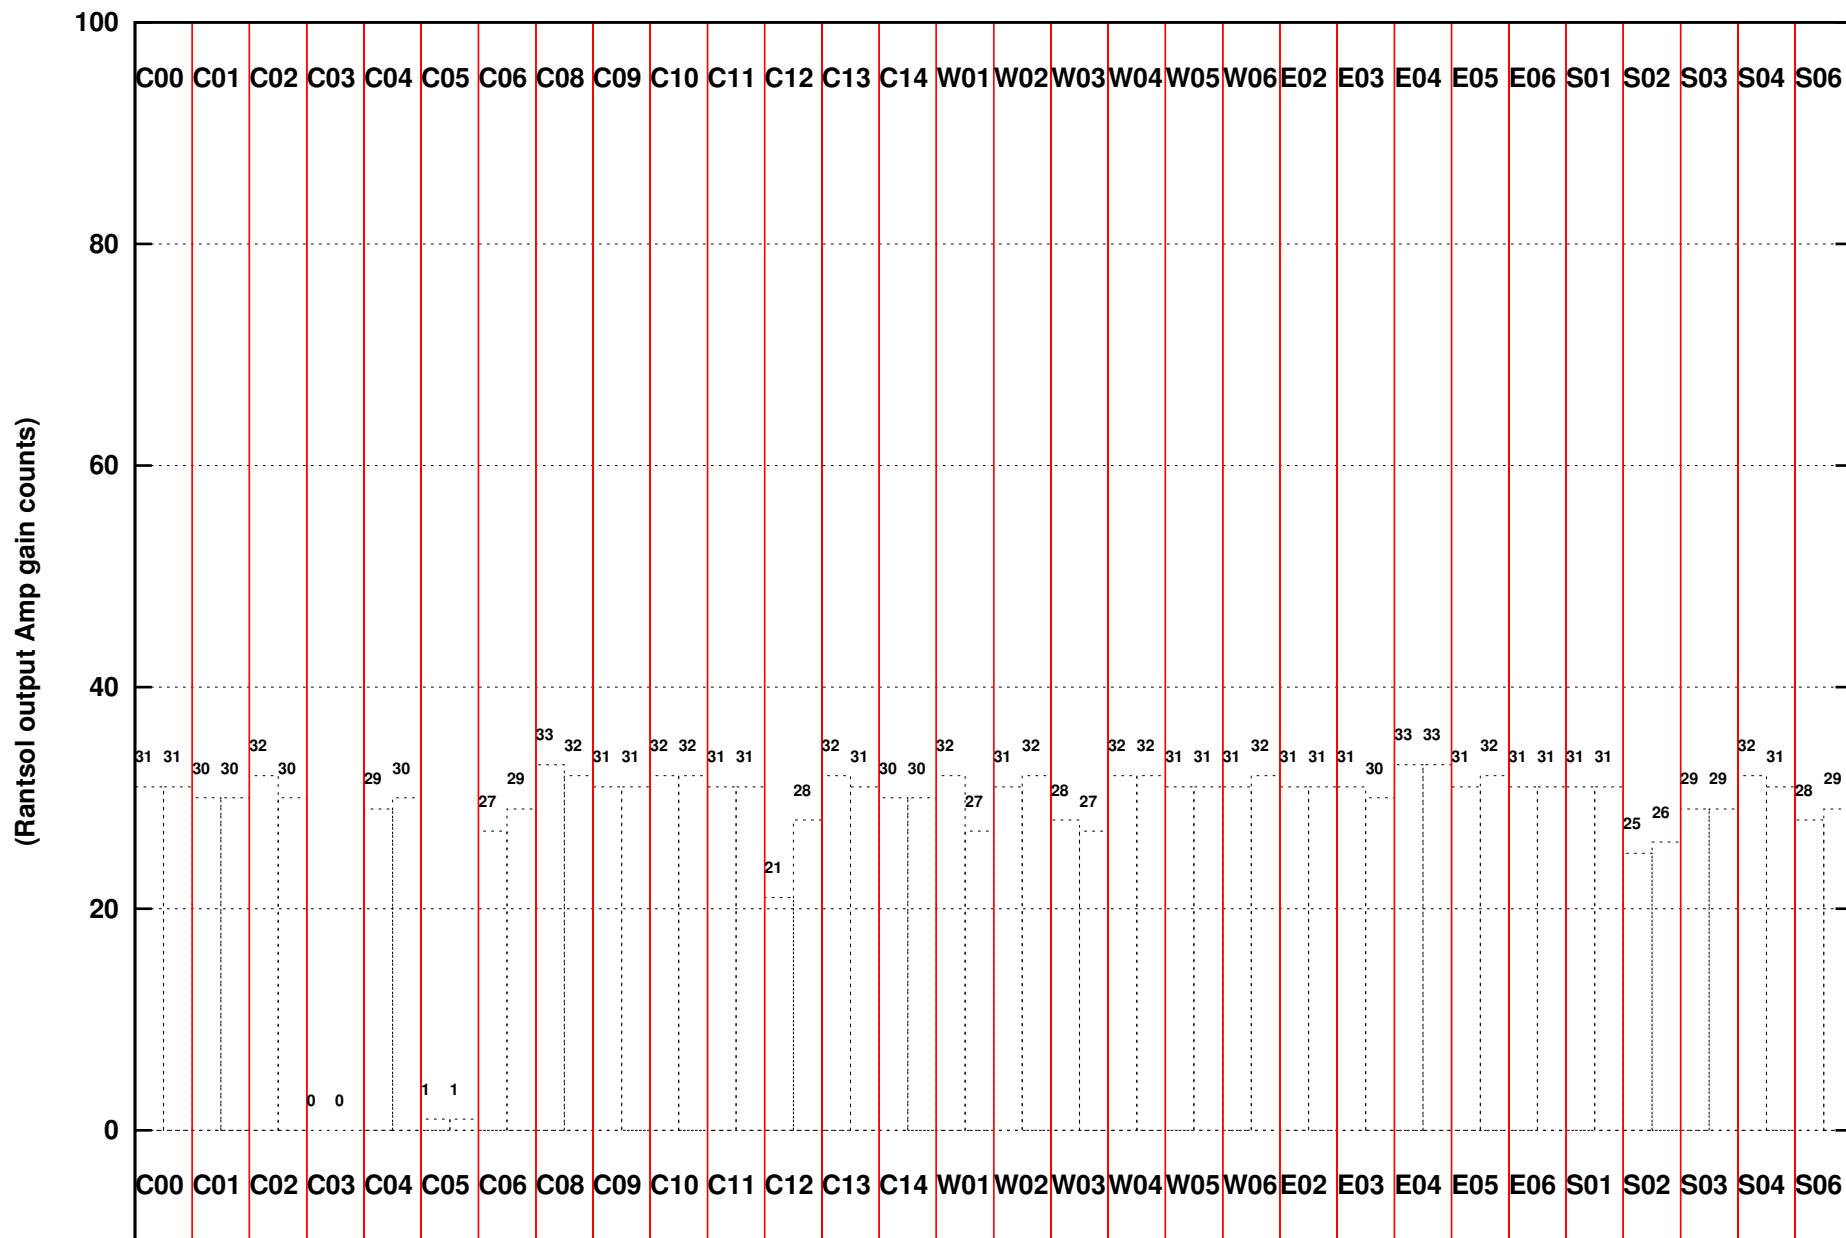

FRINGE STATUS (Rf:550.000,550.000 MHz., LO1:550.000,550.000 MHz., LO4/5:0.000,0.000 MHz.)

(File:/gwbifrddata/06feb/39_063_06feb2021_gwb.lta, scan:0, chan:2048, Src:1822-096, Date:06Feb2021 08:29:50)