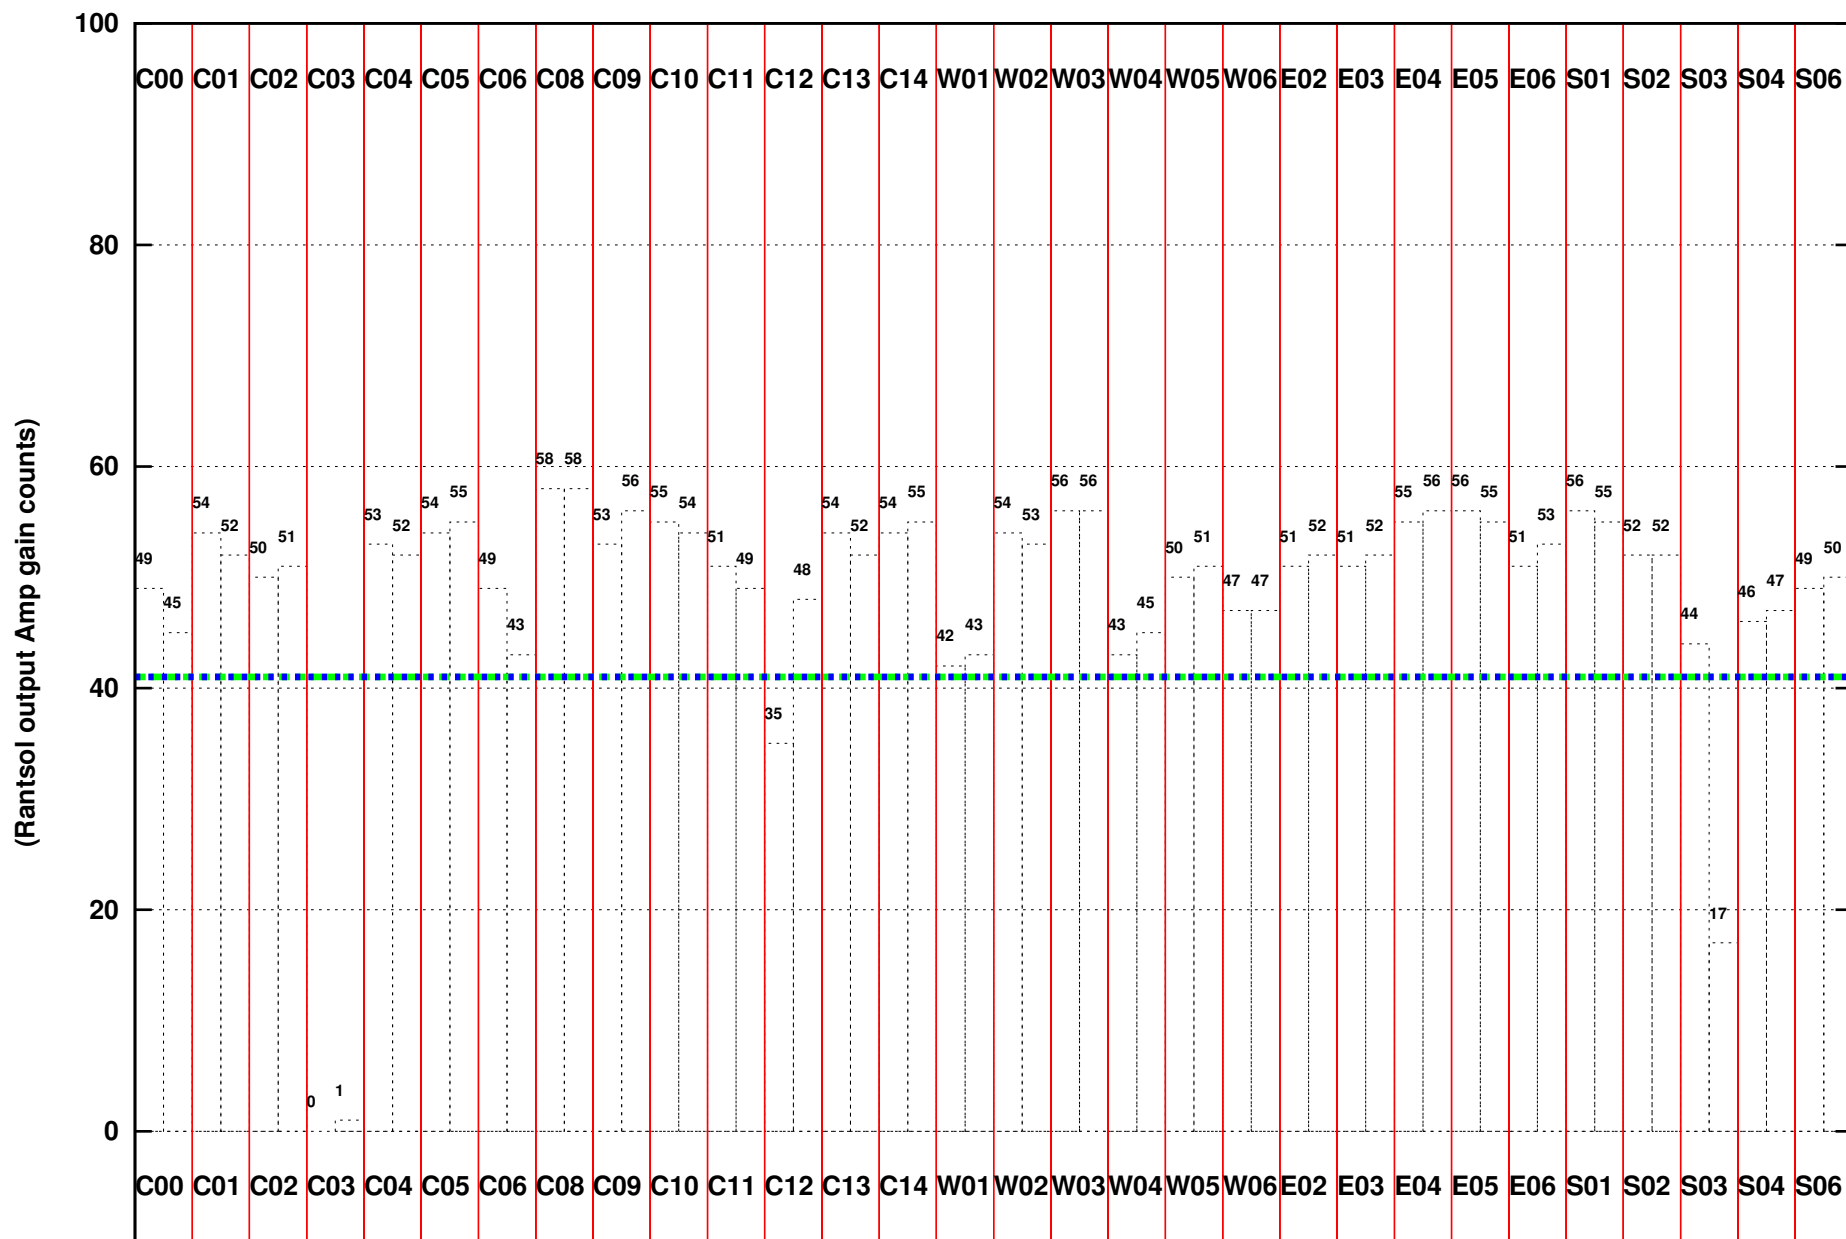

FRINGE STATUS (Rf:515.000,515.000 MHz., LO1:515.000,515.000 MHz., LO4/5:0.000,0.000 MHz.)

( File:/gwbifrddata1/06feb/39\_077\_06feb2021\_8s\_gwb.lta, scan:0, chan:8192, Src:3C147, Date:06Feb2021 20:05:18)