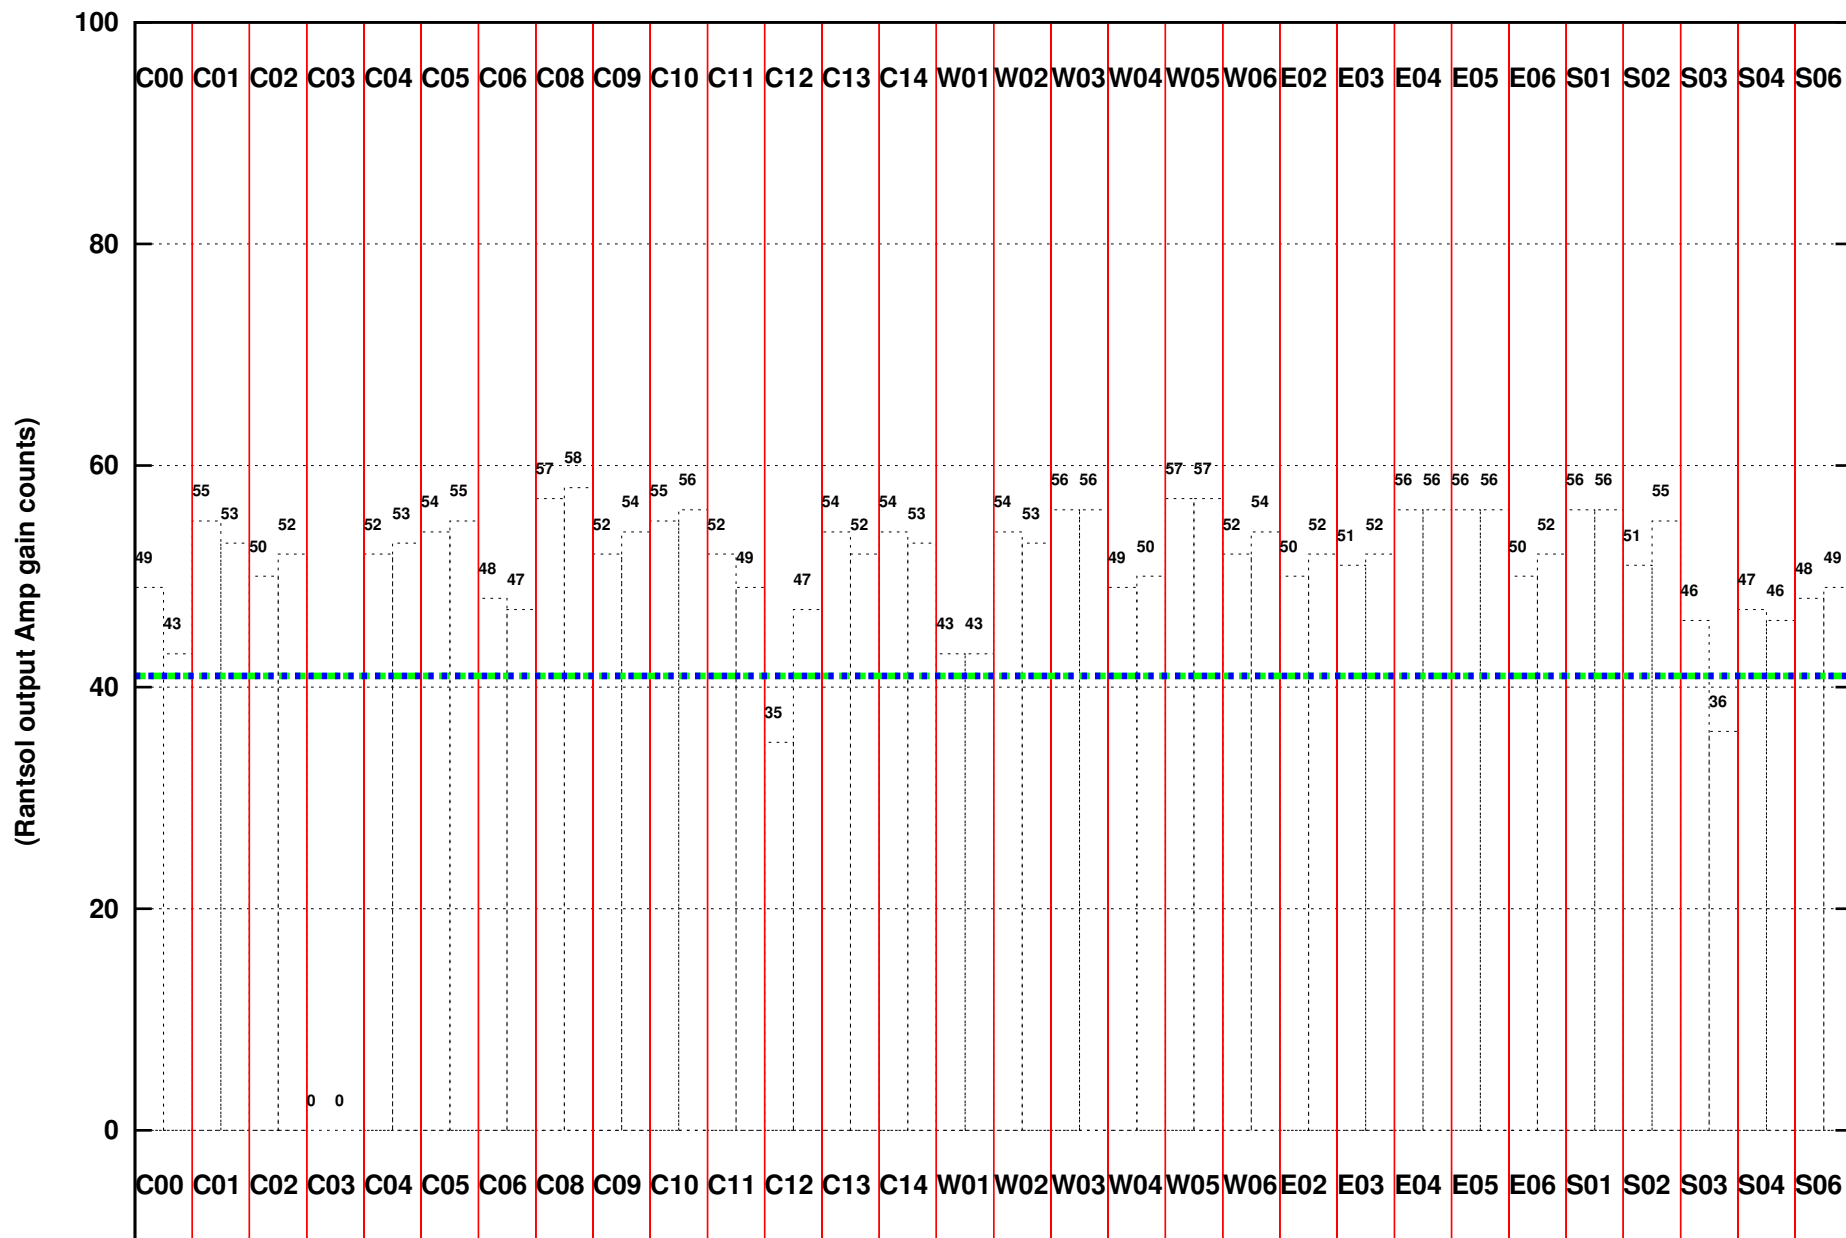

FRINGE STATUS (Rf:515.000,515.000 MHz., LO1:515.000,515.000 MHz., LO4/5:0.000,0.000 MHz.)

(File:/gwbifrddata2/07feb/39_077_07feb2021_2.6s_gwb.lta, scan:0, chan:8192, Src:3C147, Date:07Feb2021 20:00:17)