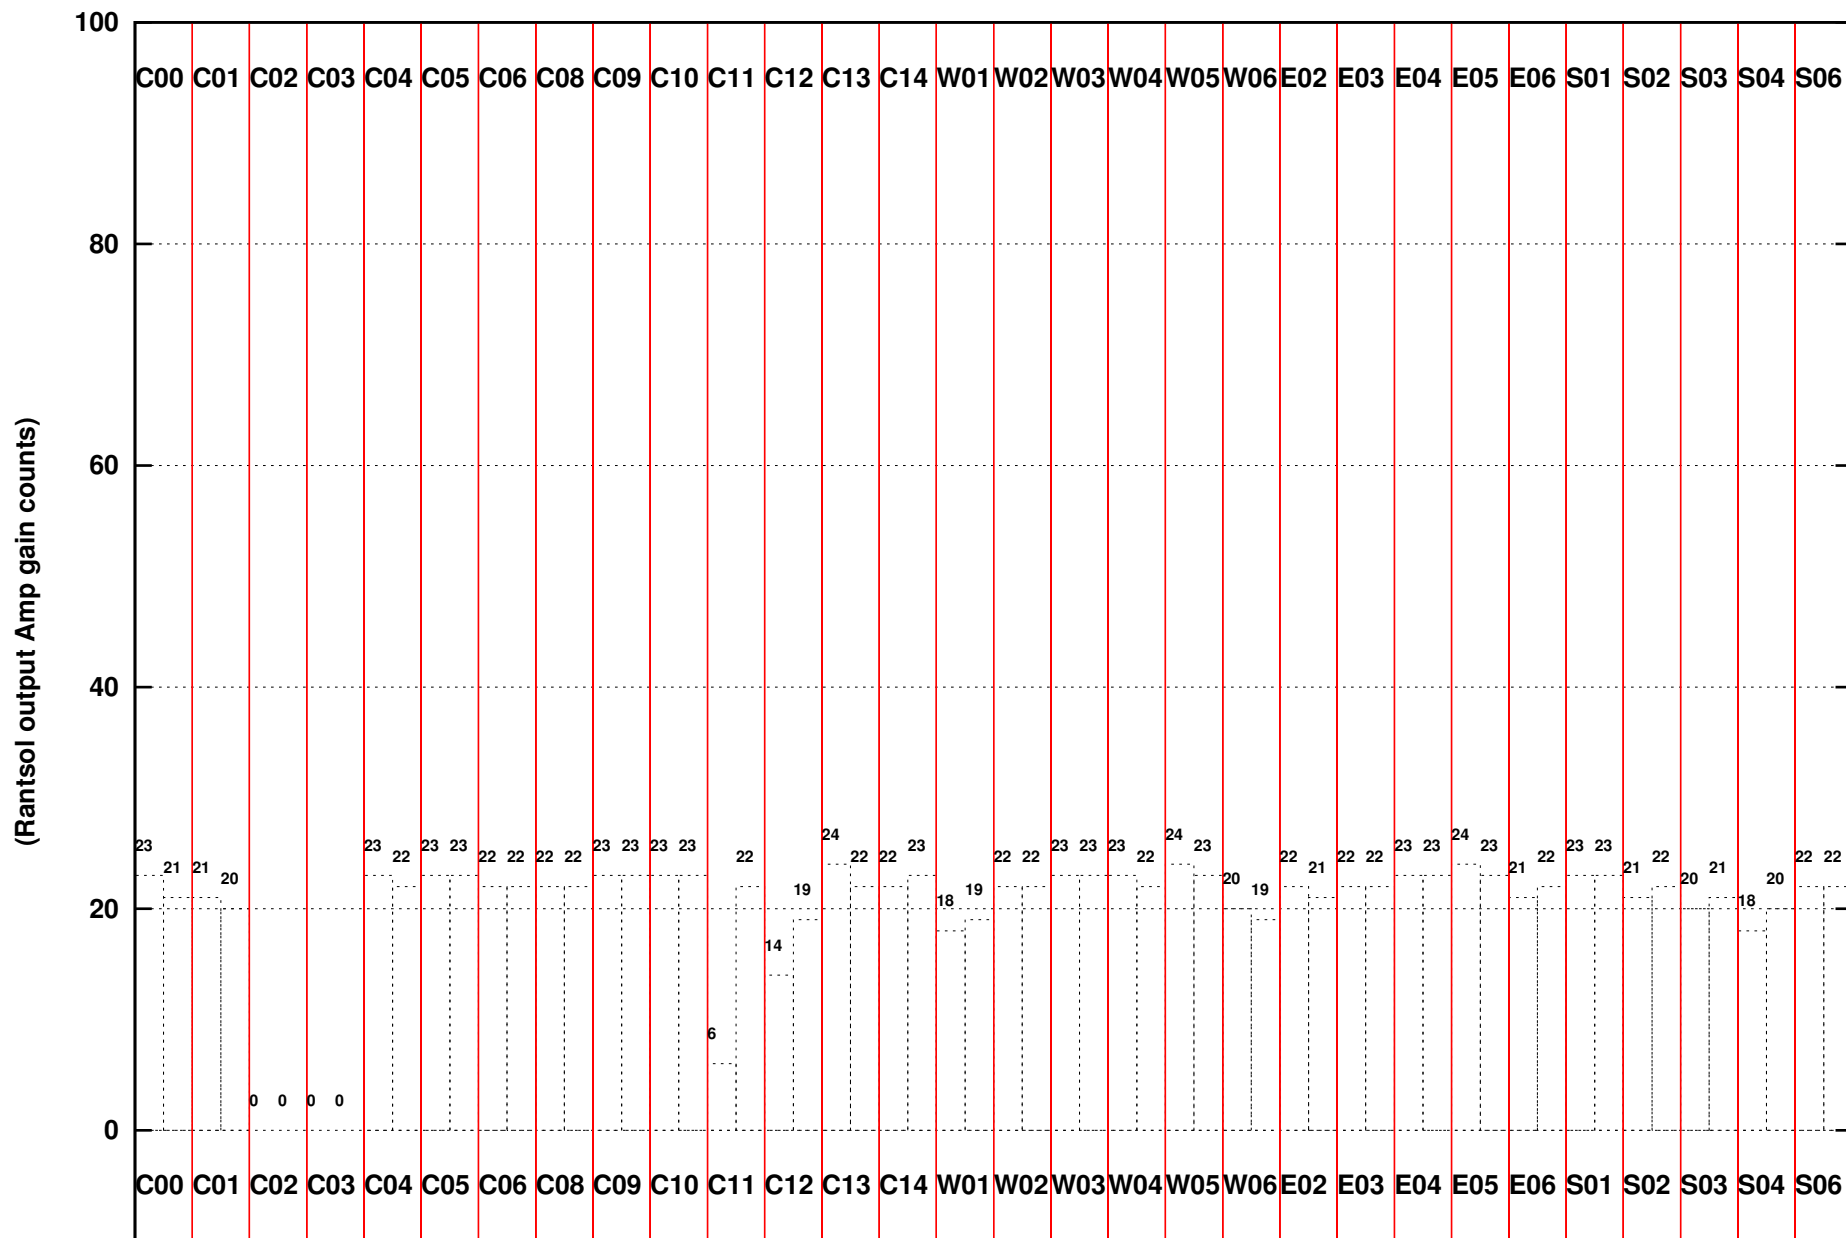

FRINGE STATUS (Rf:500.000,500.000 MHz., LO1:500.000,500.000 MHz., LO4/5:0.000,0.000 MHz.)

(File:/gwbifrddata/10feb/39_089_10feb2021_gwb.lta, scan:0, chan:512, Src:1822-096, Date:10Feb2021 08:17:08)