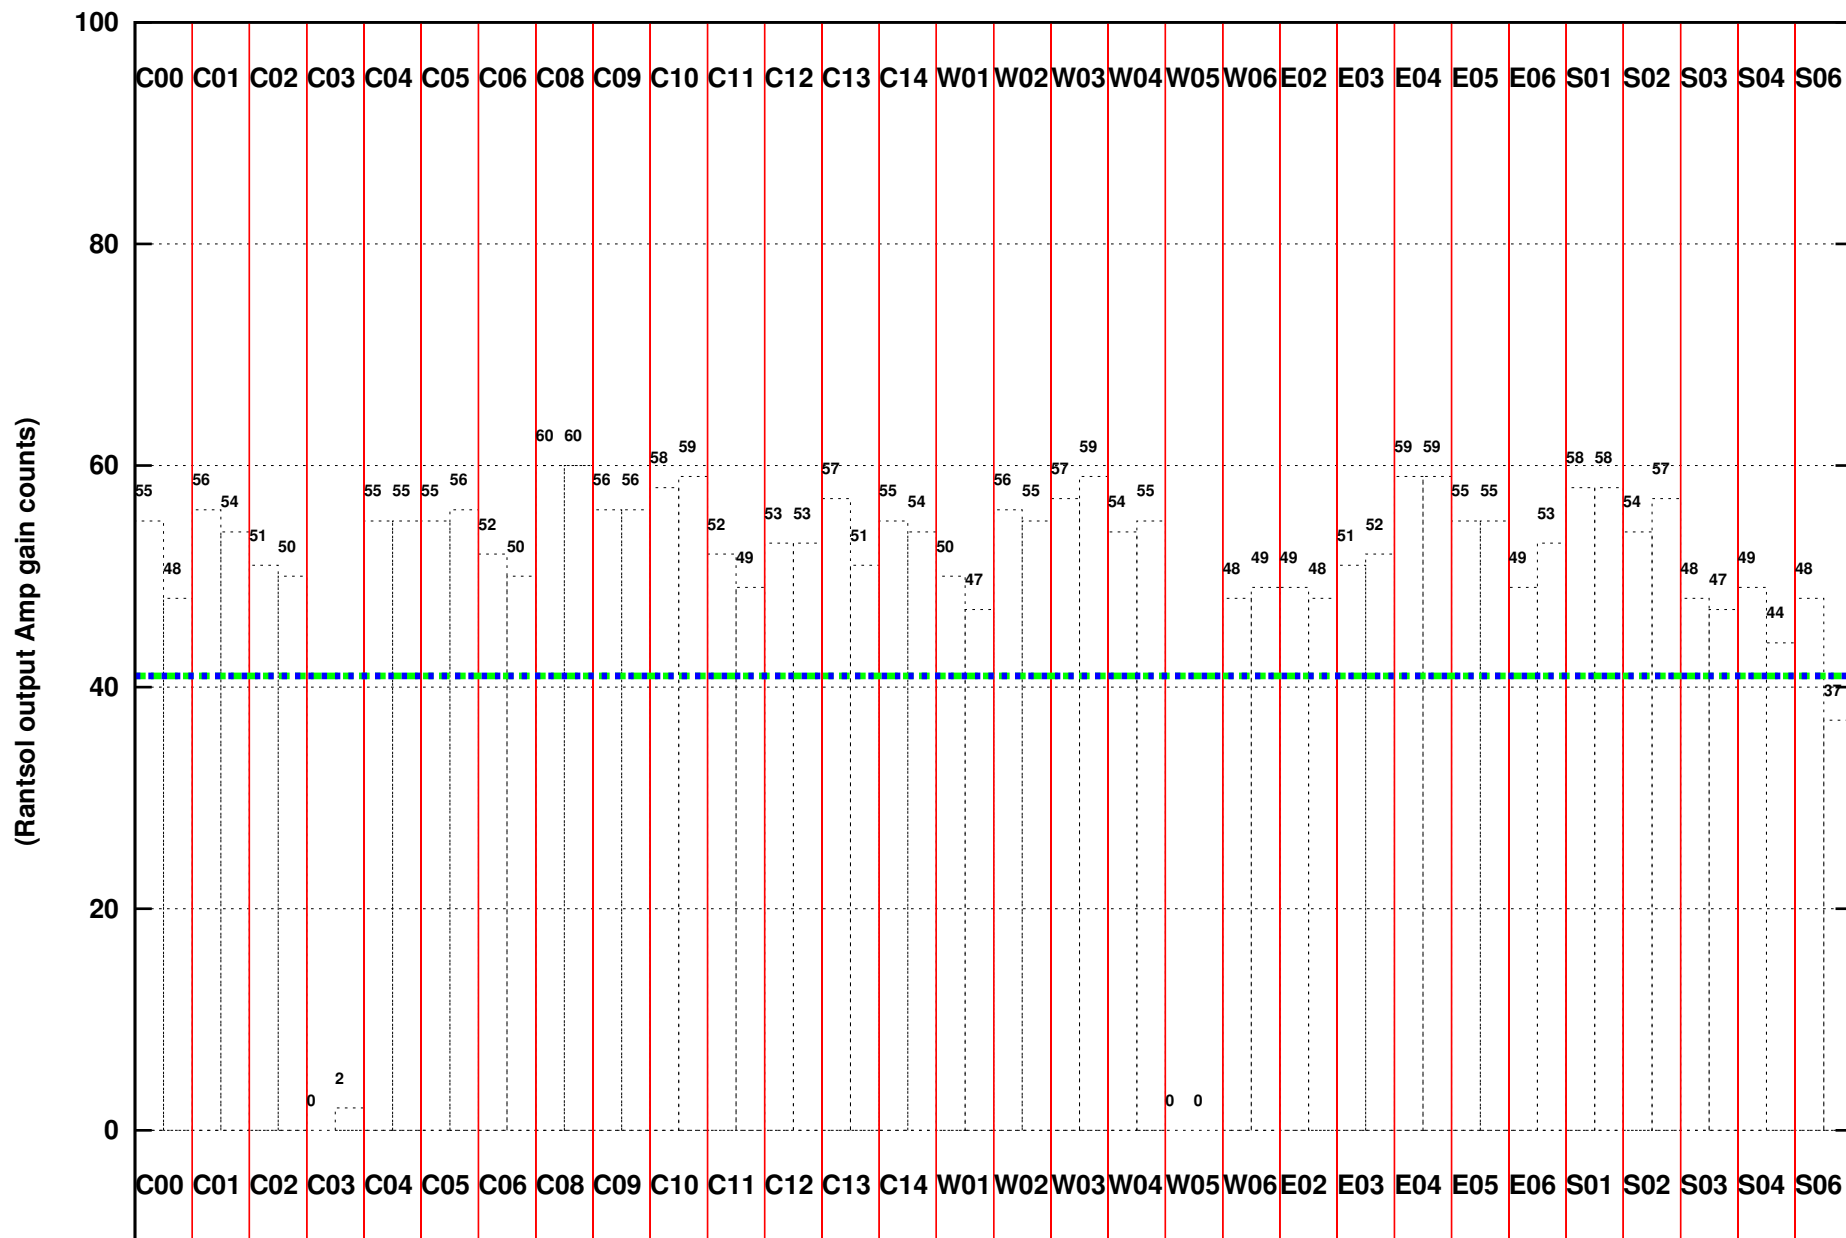

FRINGE STATUS (Rf:500.000,500.000 MHz., LO1:500.000,500.000 MHz., LO4/5:0.000,0.000 MHz.)

( File:/gwbifrddata1/12feb/ddtc157\_12feb2021\_gwb.lta, scan:0, chan:4096, Src:3C286, Date:12Feb2021 07:48:00)