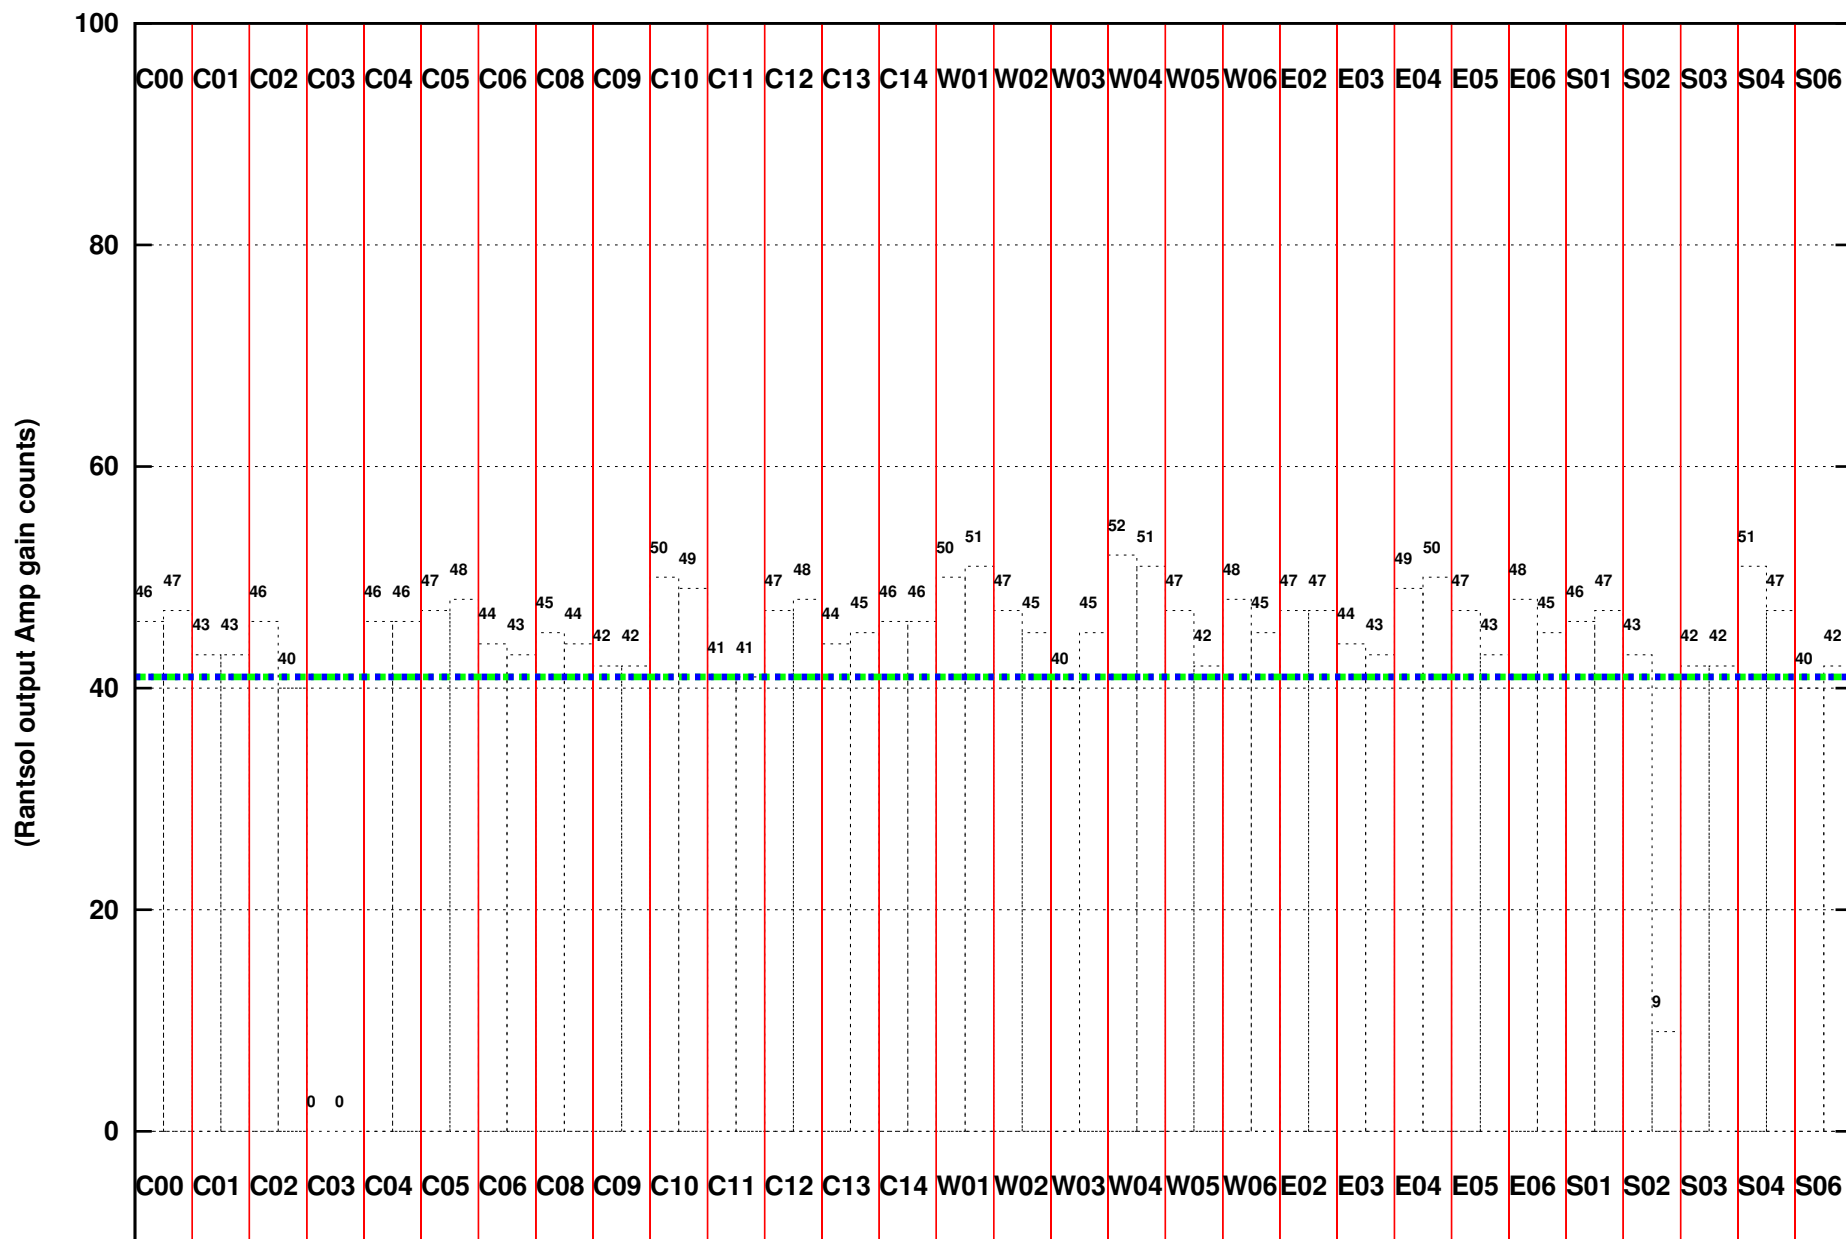

FRINGE STATUS (Rf:550.000,550.000 MHz., LO1:550.000,550.000 MHz., LO4/5:0.000,0.000 MHz.)

(File:/gwbifrddata1/12feb/39_051_12feb2021_gwb.lta, scan:0, chan:2048, Src:3C48, Date:12Feb2021 18:20:32)