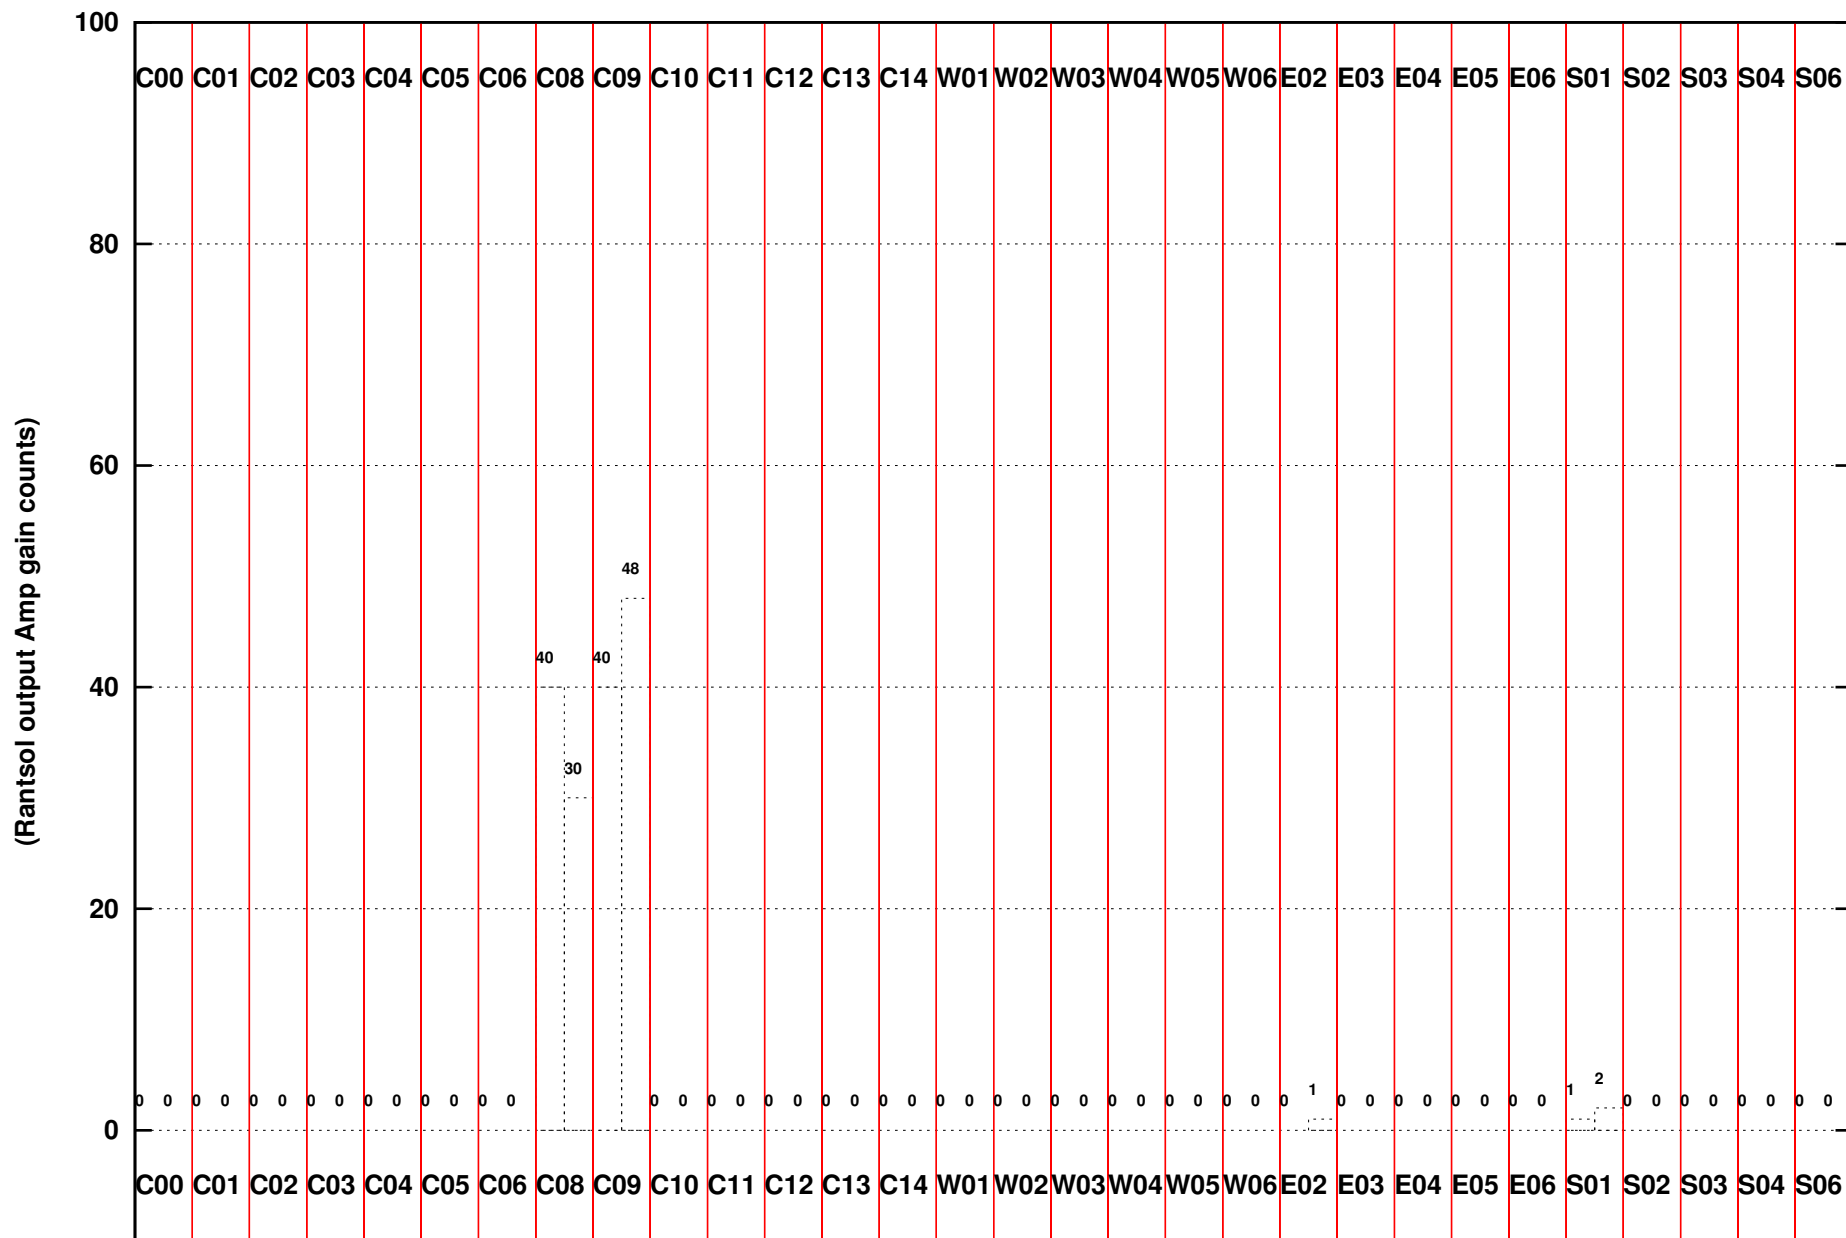

FRINGE STATUS (Rf:550.000,550.000 MHz., LO1:550.000,550.000 MHz., LO4/5:0.000,0.000 MHz.)

(File:/gwbifrddata1/13feb/39_066A_13feb2021_band4_gwb.lta, scan:0, chan:4096, Src:0, Date:13Feb2021 19:21:53)