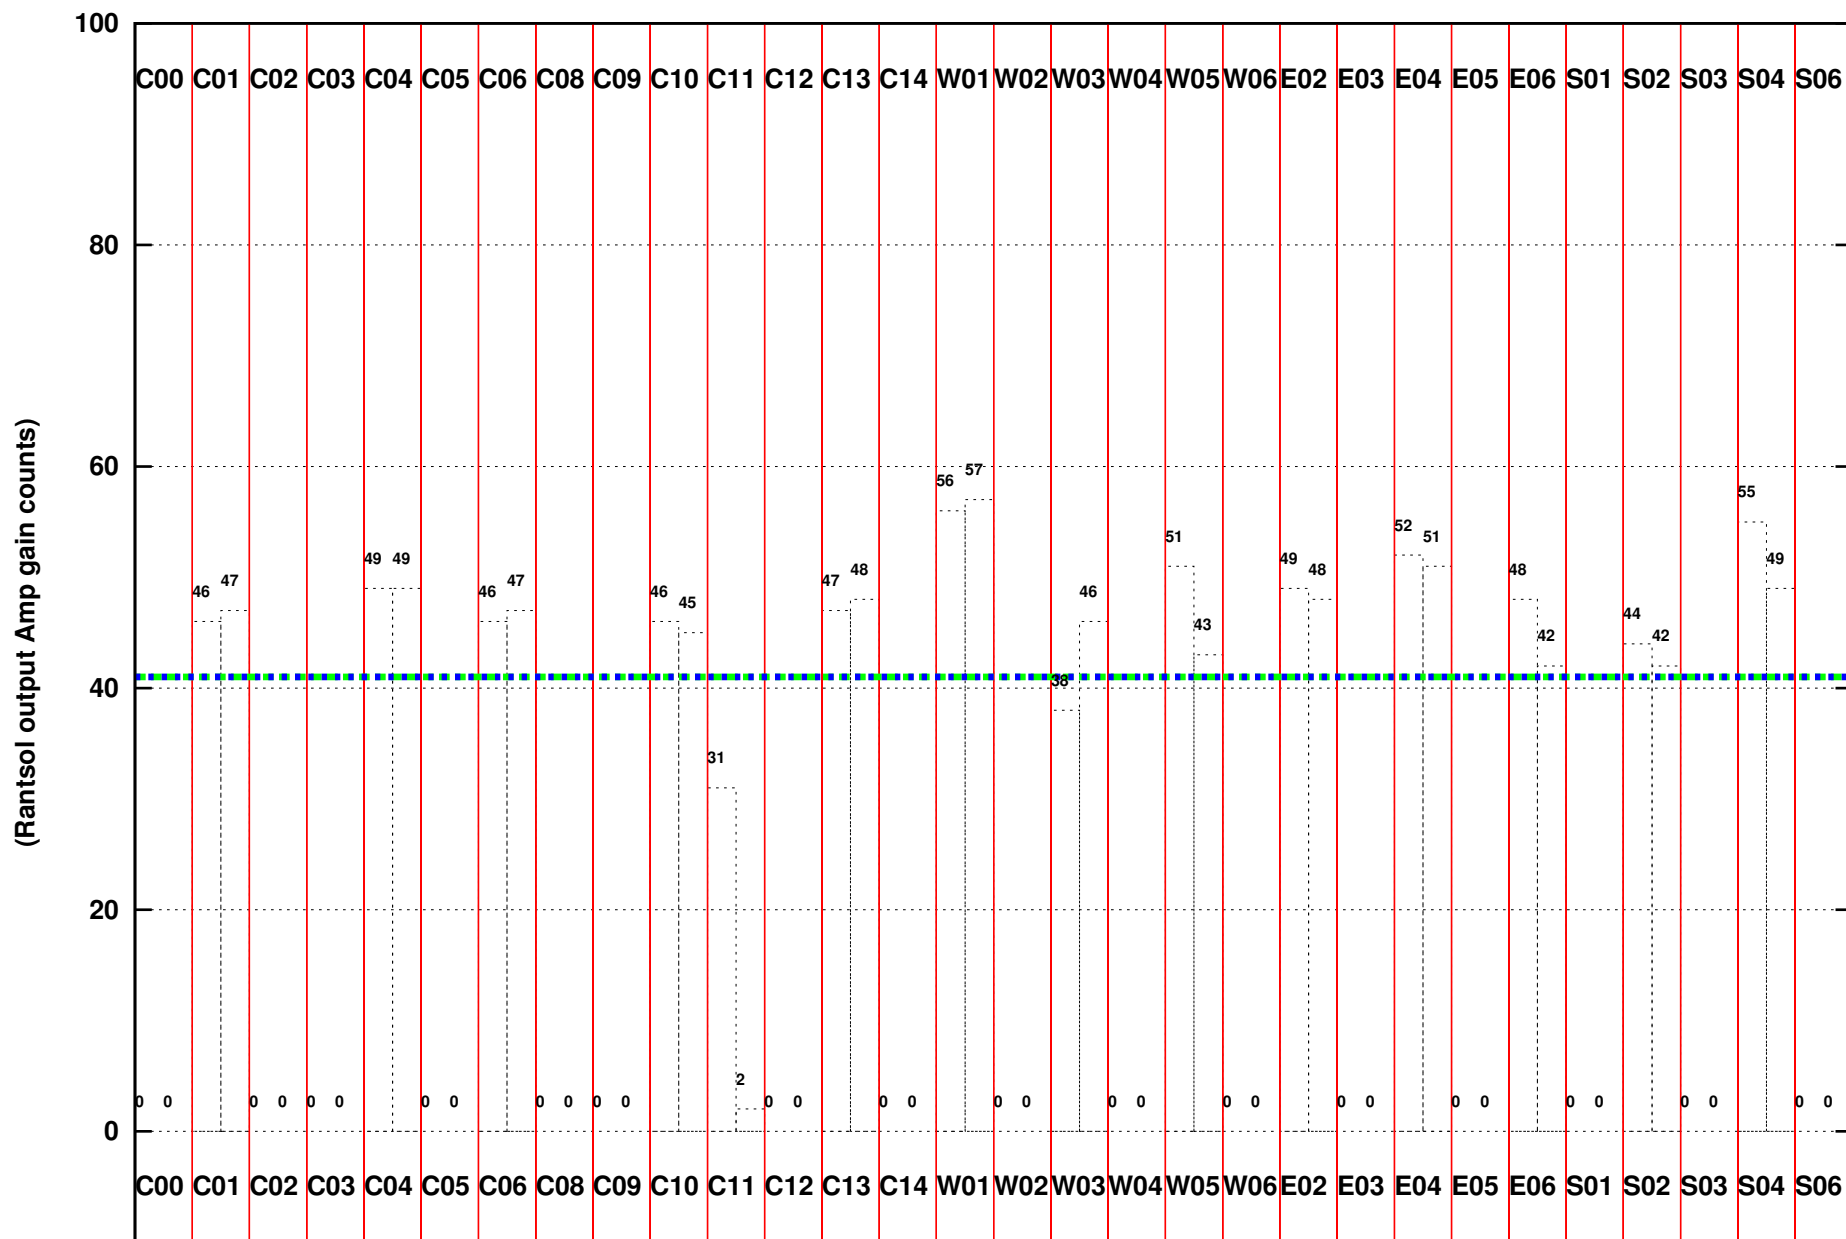

FRINGE STATUS (Rf:550.000,550.000 MHz., LO1:550.000,550.000 MHz., LO4/5:0.000,0.000 MHz.)

(File:/gwbifrd2/15feb/39_084_band4_15feb2021_gwb.lta, scan:0, chan:1024, Src:3C286, Date:15Feb2021 07:28:57)