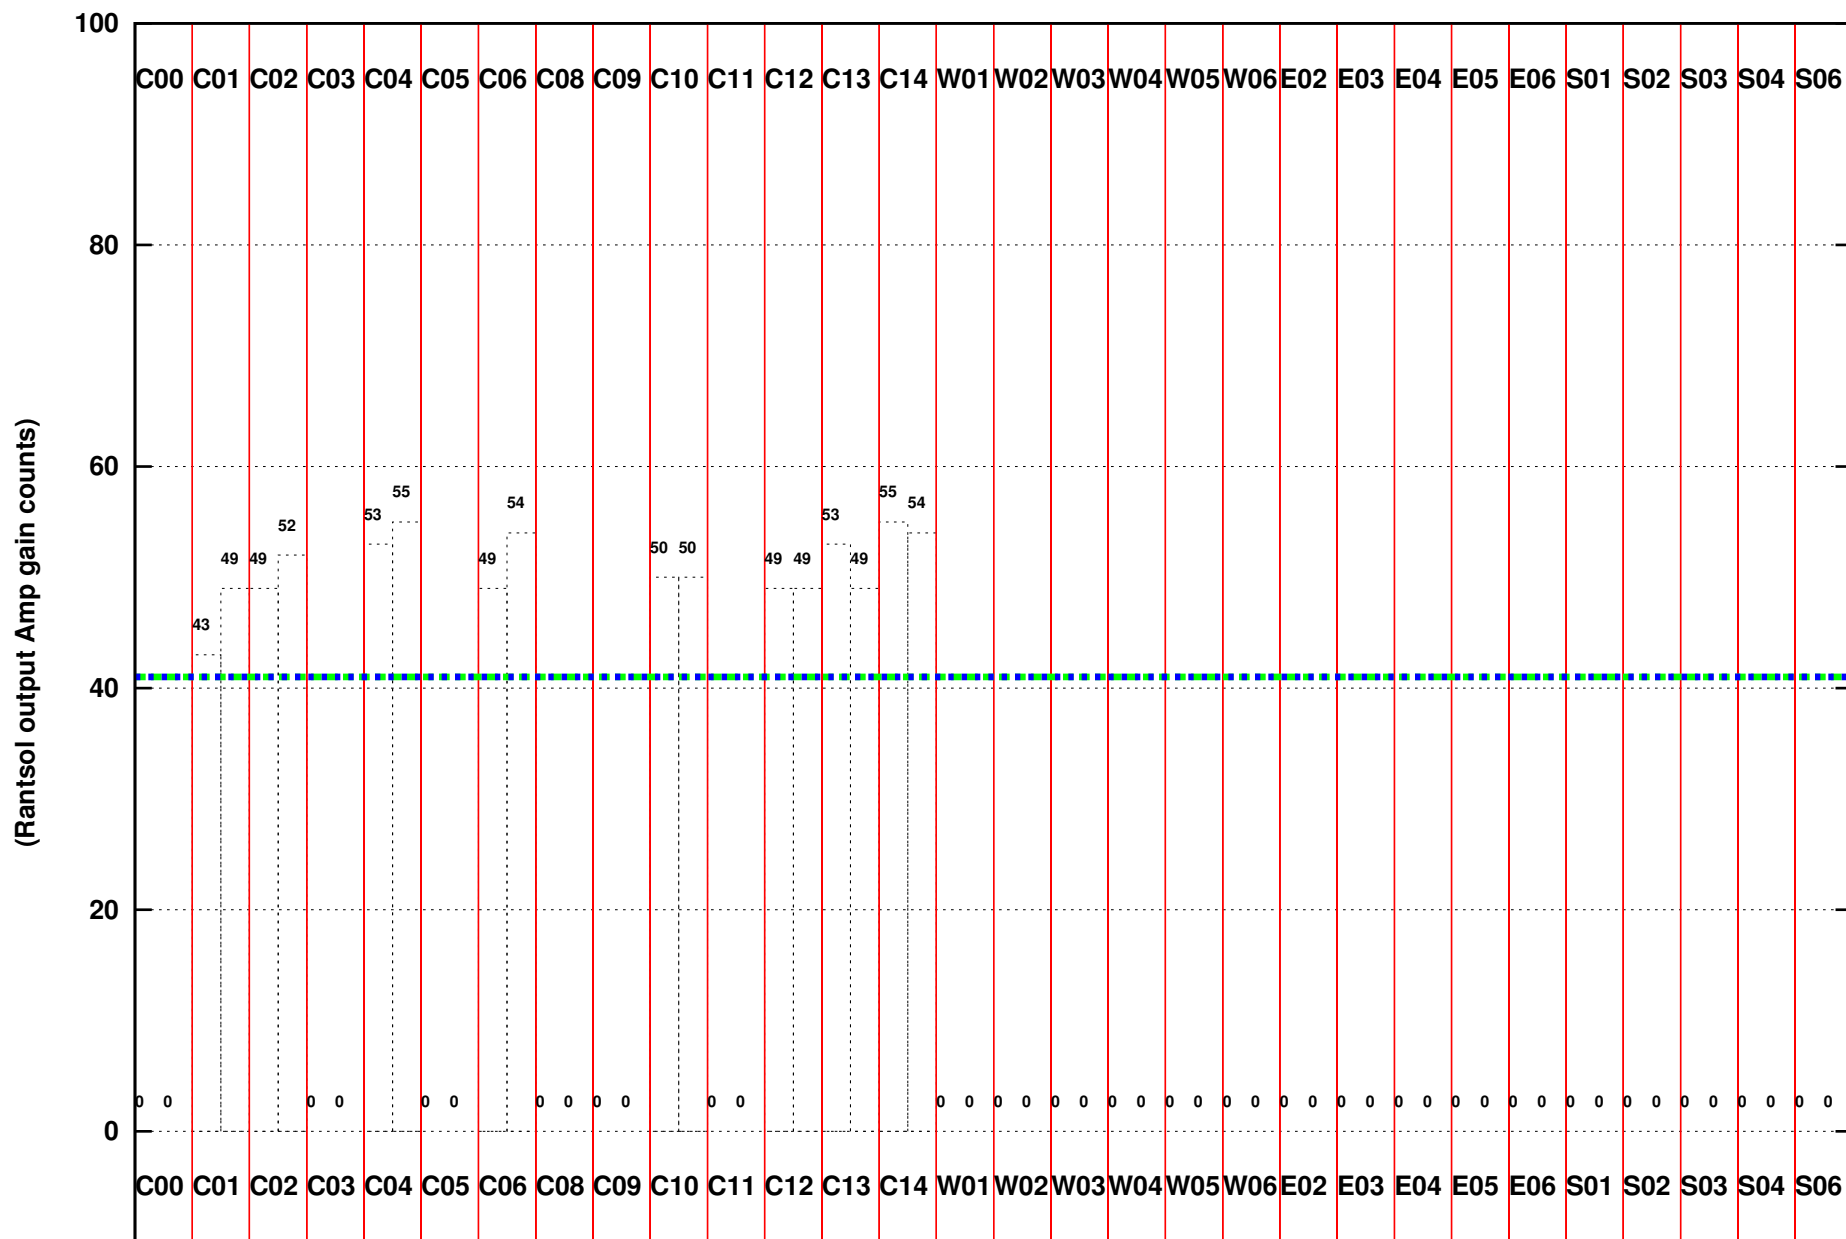

FRINGE STATUS (Rf:500.000,500.000 MHz., LO1:500.000,500.000 MHz., LO4/5:0.000,0.000 MHz.)

(File:/gwbifrddata2/15feb/39_066B_15feb2021_gwb.lta.1, scan:0, chan:4096, Src:3C48, Date:15Feb2021 11:17:43)