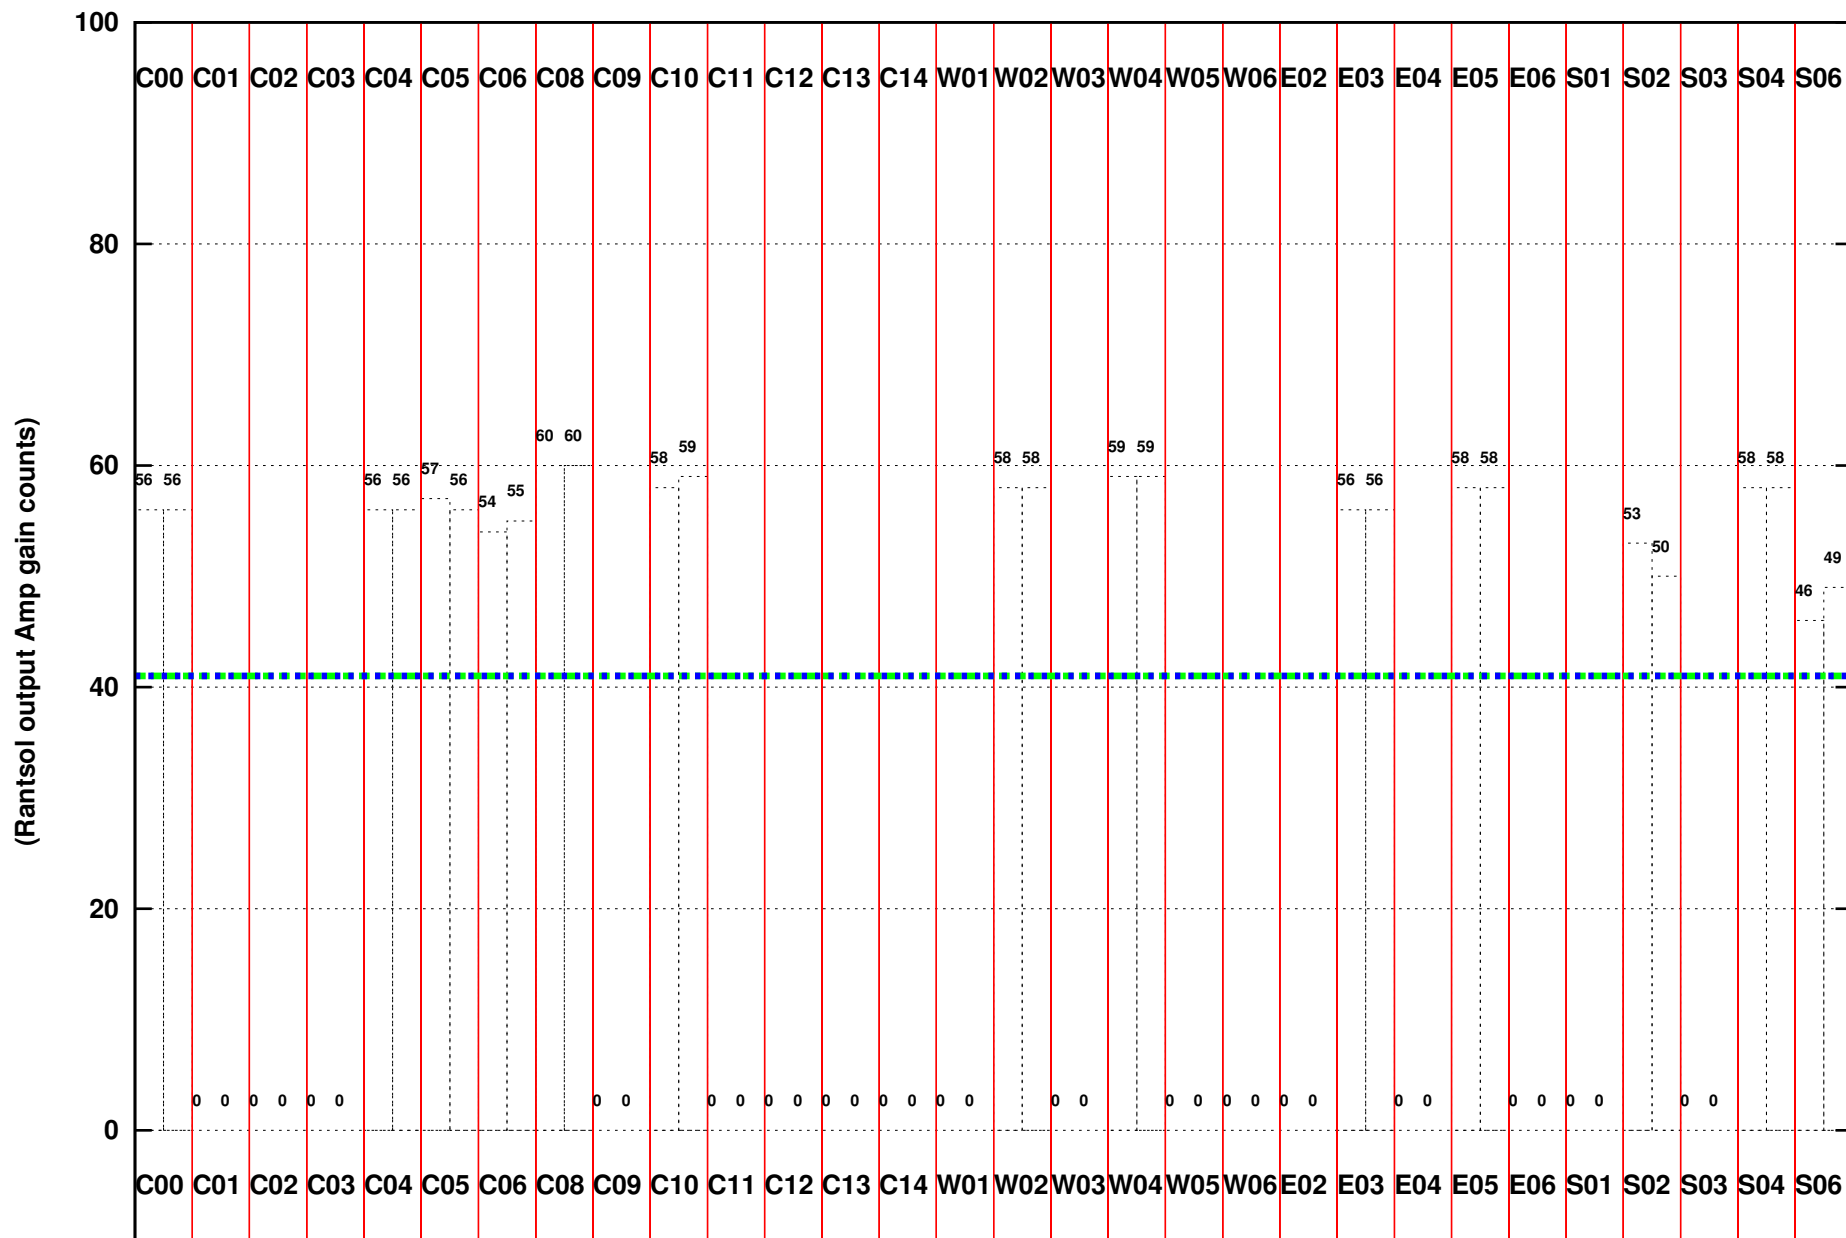

FRINGE STATUS (Rf:550.000,550.000 MHz., LO1:550.000,550.000 MHz., LO4/5:0.000,0.000 MHz.)

( File:/gwbifrddata2/15feb/39\_072\_band4\_15feb2021\_gwb.lta, scan:0, chan:1024, Src:3C48, Date:15Feb2021 19:06:57)