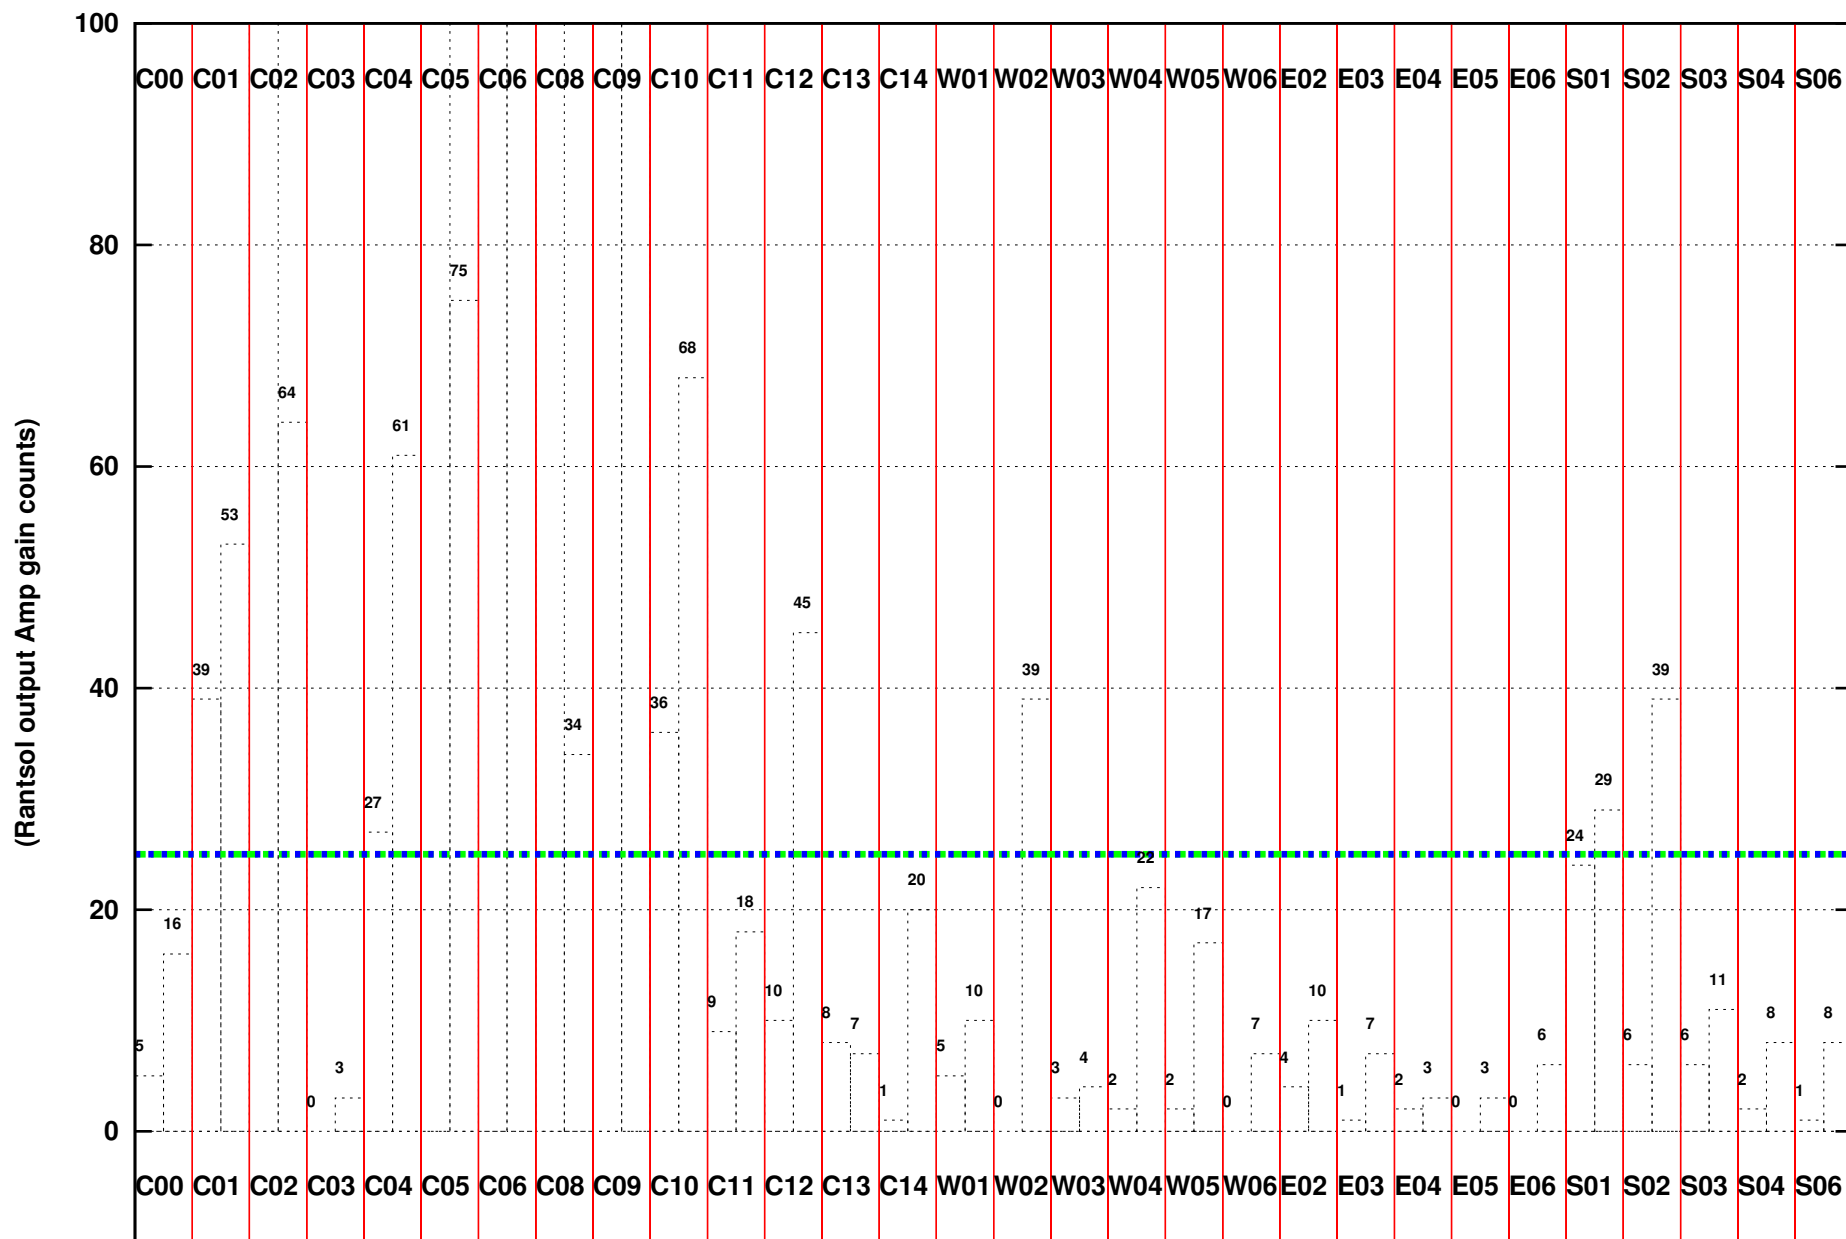

FRINGE STATUS (Rf:300.000,300.000 MHz., LO1:300.000,300.000 MHz., LO4/5:0.000,0.000 MHz.)

(File:/gwbifrddata1/21feb/39_061_21feb2021_gwb.lta, scan:0, chan:2048, Src:3C286, Date:21Feb2021 00:36:29)